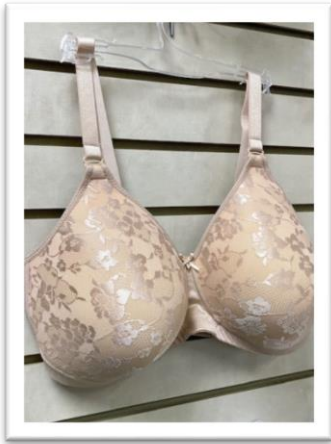

PLEASE CALL OUR HOME MEDICAL EQUIPMENT DEPARTMENT
FOR DETAILS AT 828-245-4591