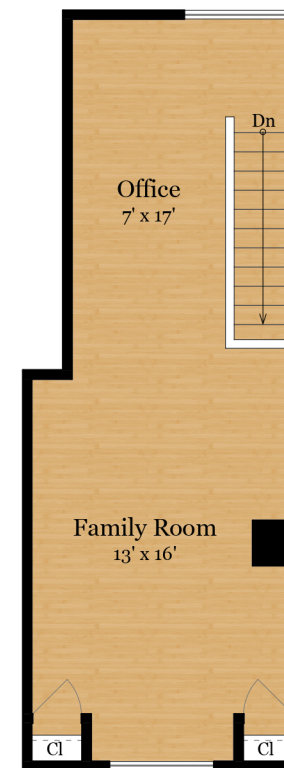

77 DIANE LANE

LARKSPUR, CA 94939

MAIN LEVEL

UPPER LEVEL

77 DIANE LANE

LARKSPUR, CA 94939

SITE PLAN