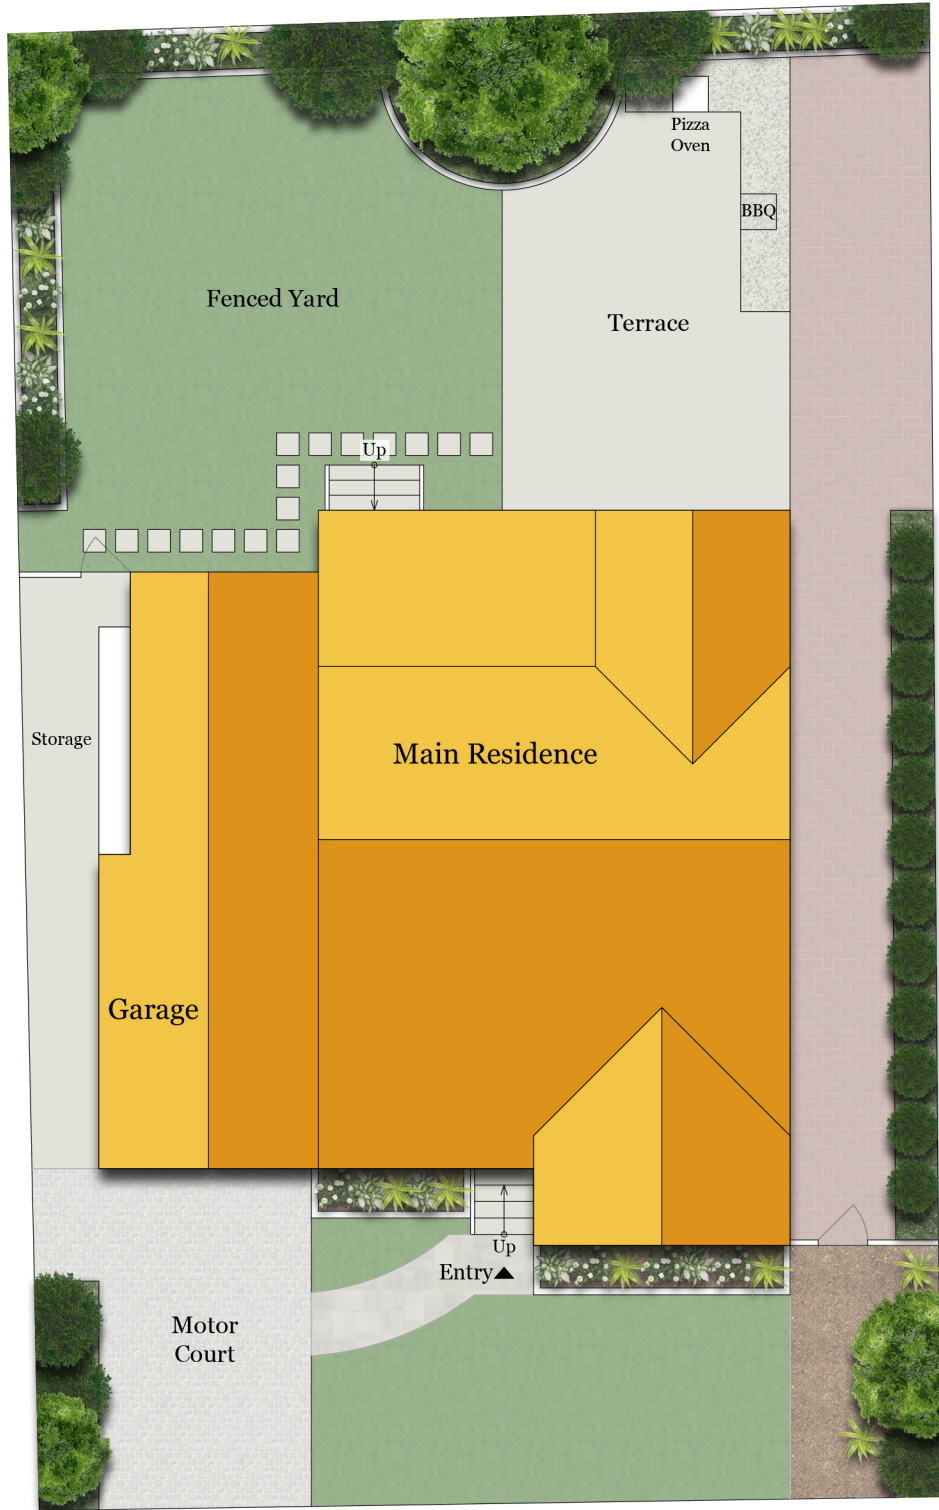

77 DIANE LANE

LARKSPUR, CA 94939

MAIN LEVEL

UPPER LEVEL

77 DIANE LANE

LARKSPUR, CA 94939

SITE PLAN