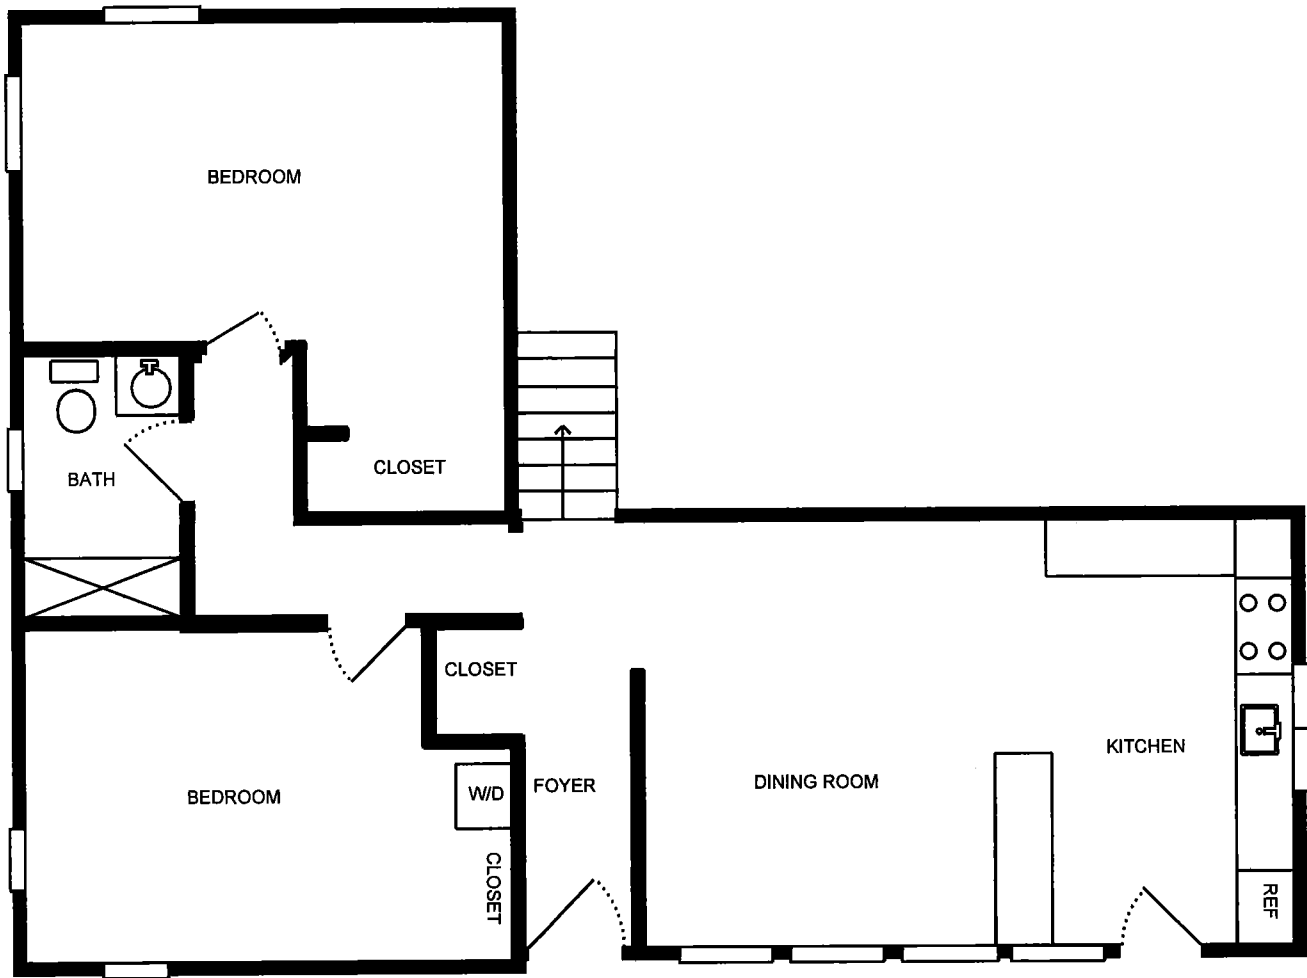

Property Address:
457 Redwood Ave
Corte Madera, CA 94925

Measure #15936247

Property Address:
457 Redwood Ave
Corte Madera, CA 94925

Measure #15936247

Property Address:
457 Redwood Ave
Corte Madera, CA 94925

Measure #15936247