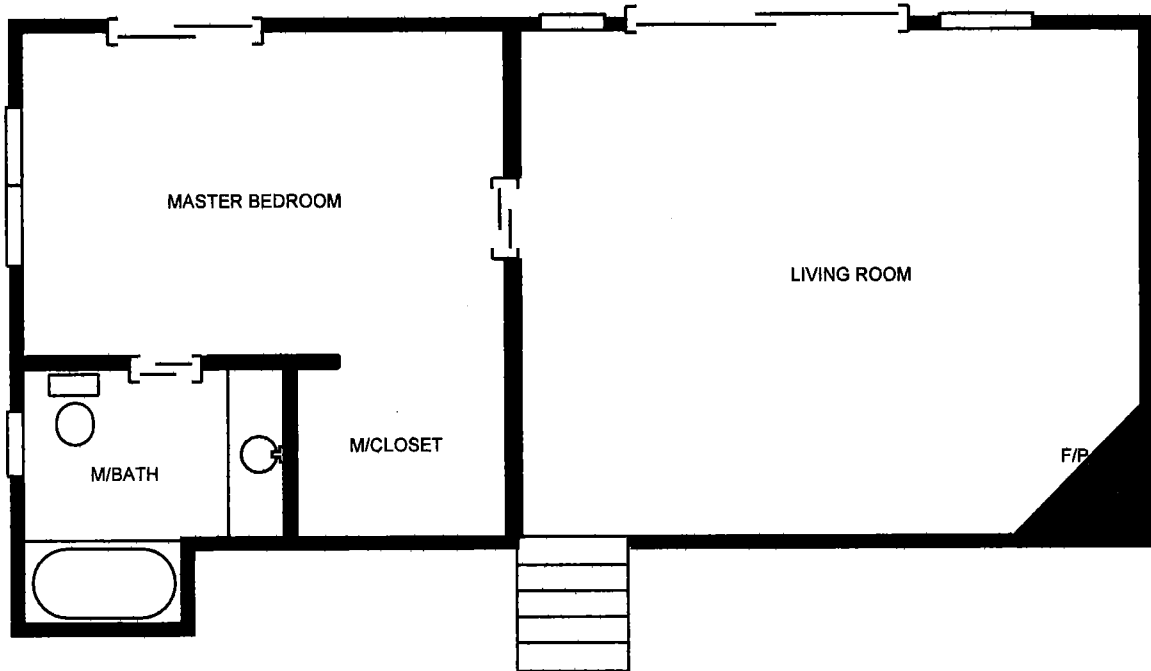

Property Address:
457 Redwood Ave
Corte Madera, CA 94925

Measure #15936247

Property Address:
457 Redwood Ave
Corte Madera, CA 94925

Measure #15936247

Property Address:
457 Redwood Ave
Corte Madera, CA 94925

Measure #15936247