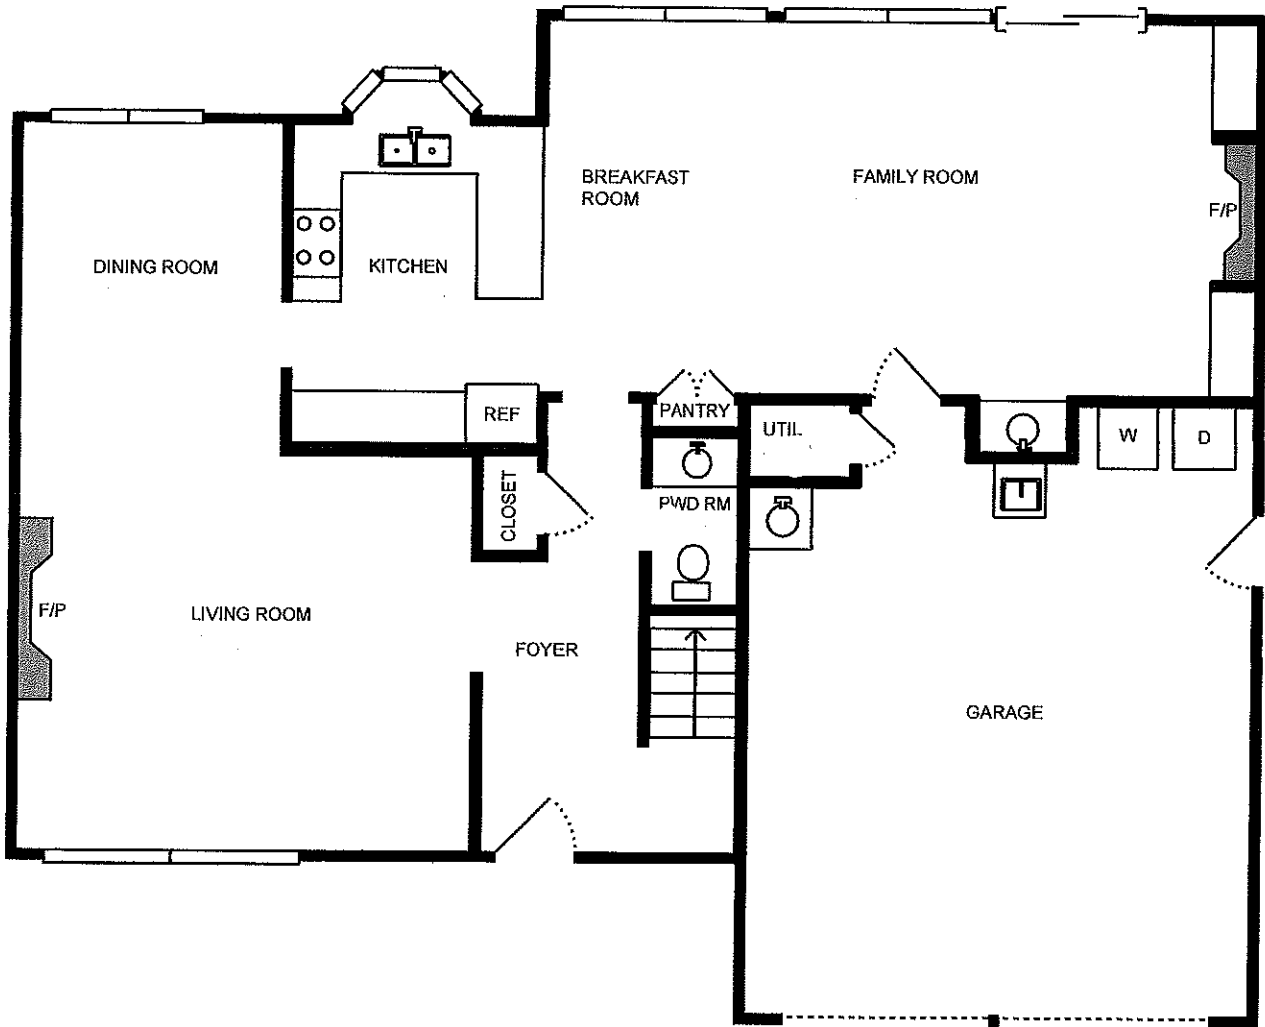

Measure #13409197

Property Address:  
32 Surfwood Cir  
San Rafael, CA 94901

Property Address:  
32 Surfwood Cir  
San Rafael, CA 94901

Measure #13409197