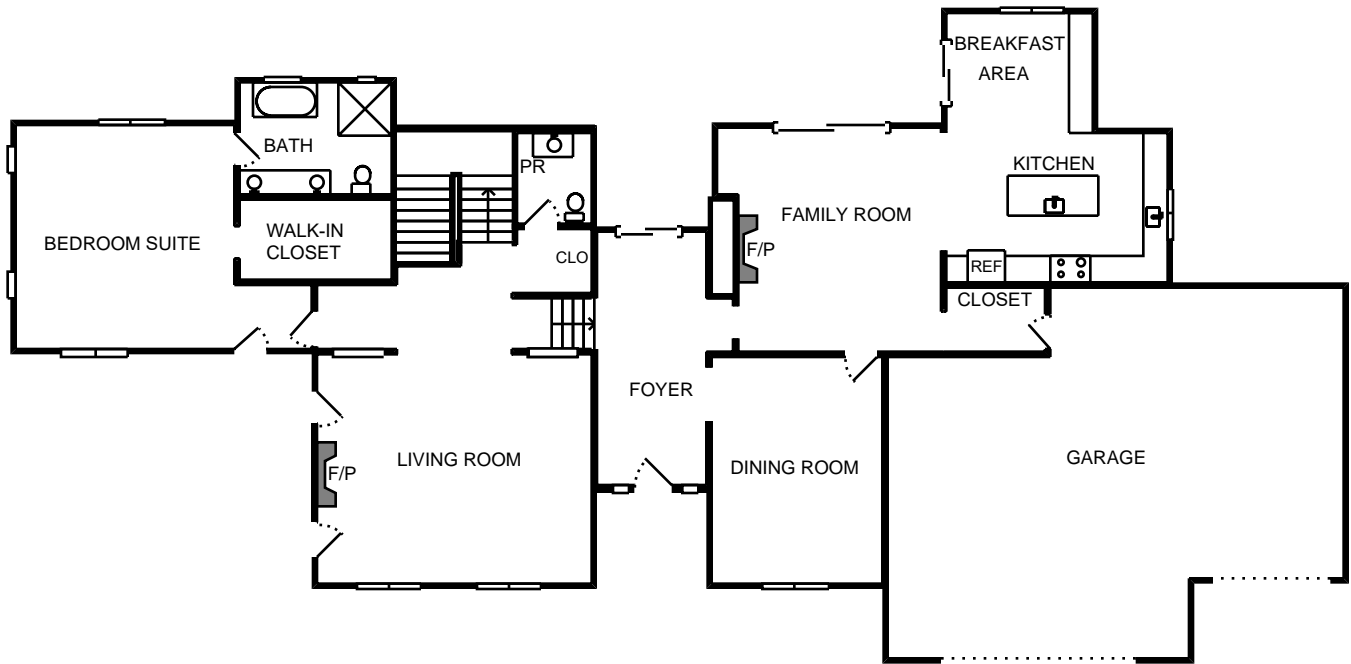

Property Address:  
247 Elizabeth Way  
San Rafael, CA 94901

Measure #16088707

Property Address:  
247 Elizabeth Way  
San Rafael, CA 94901

Measure #16088707