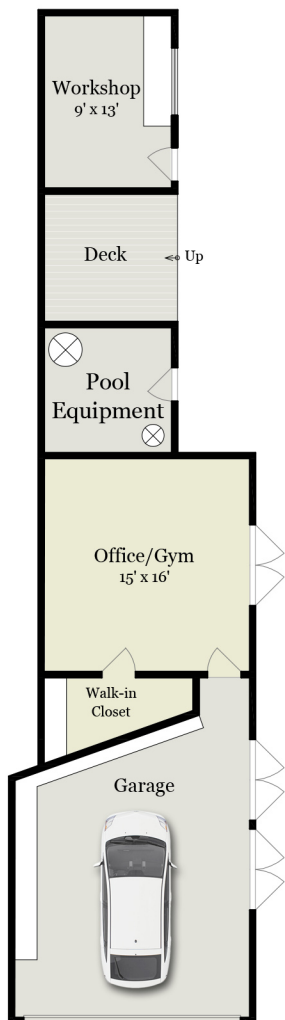

23 OLIVE AVENUE

SAN RAFAEL, CA 94901

Estimated Total Finished
Square Footage: 3,865 SQ FT

Above-Grade: 3,865 SQ FT Below-Grade: N/A

• Main Residence: 3,545 SQ FT

Main Level: 2,465 SQ FT

Upper Level 1: 855 SQ FT

Upper Level 2: 225 SQ FT

• Auxiliary Space: 320 SQ FT

MAIN RESIDENCE
UPPER LEVEL 2
225 SQ FT

MAIN RESIDENCE
UPPER LEVEL 1
855 SQ FT

MAIN RESIDENCE
MAIN LEVEL
2,465 SQ FT

DETACHED GARAGE
390 SQ FT