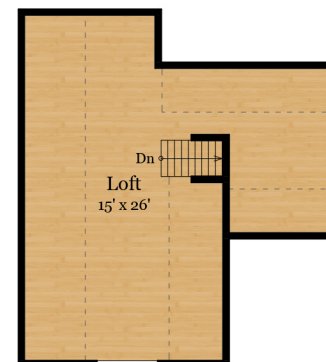

23 OLIVE AVENUE

SAN RAFAEL, CA 94901

Estimated Total Finished
Square Footage: 3,865 SQ FT

Above-Grade: 3,865 SQ FT Below-Grade: N/A

• Main Residence: 3,545 SQ FT

Main Level: 2,465 SQ FT

Upper Level 1: 855 SQ FT

Upper Level 2: 225 SQ FT

• Auxiliary Space: 320 SQ FT

MAIN RESIDENCE
UPPER LEVEL 2
225 SQ FT

MAIN RESIDENCE
UPPER LEVEL 1
855 SQ FT

MAIN RESIDENCE
MAIN LEVEL
2,465 SQ FT

DETACHED GARAGE
390 SQ FT