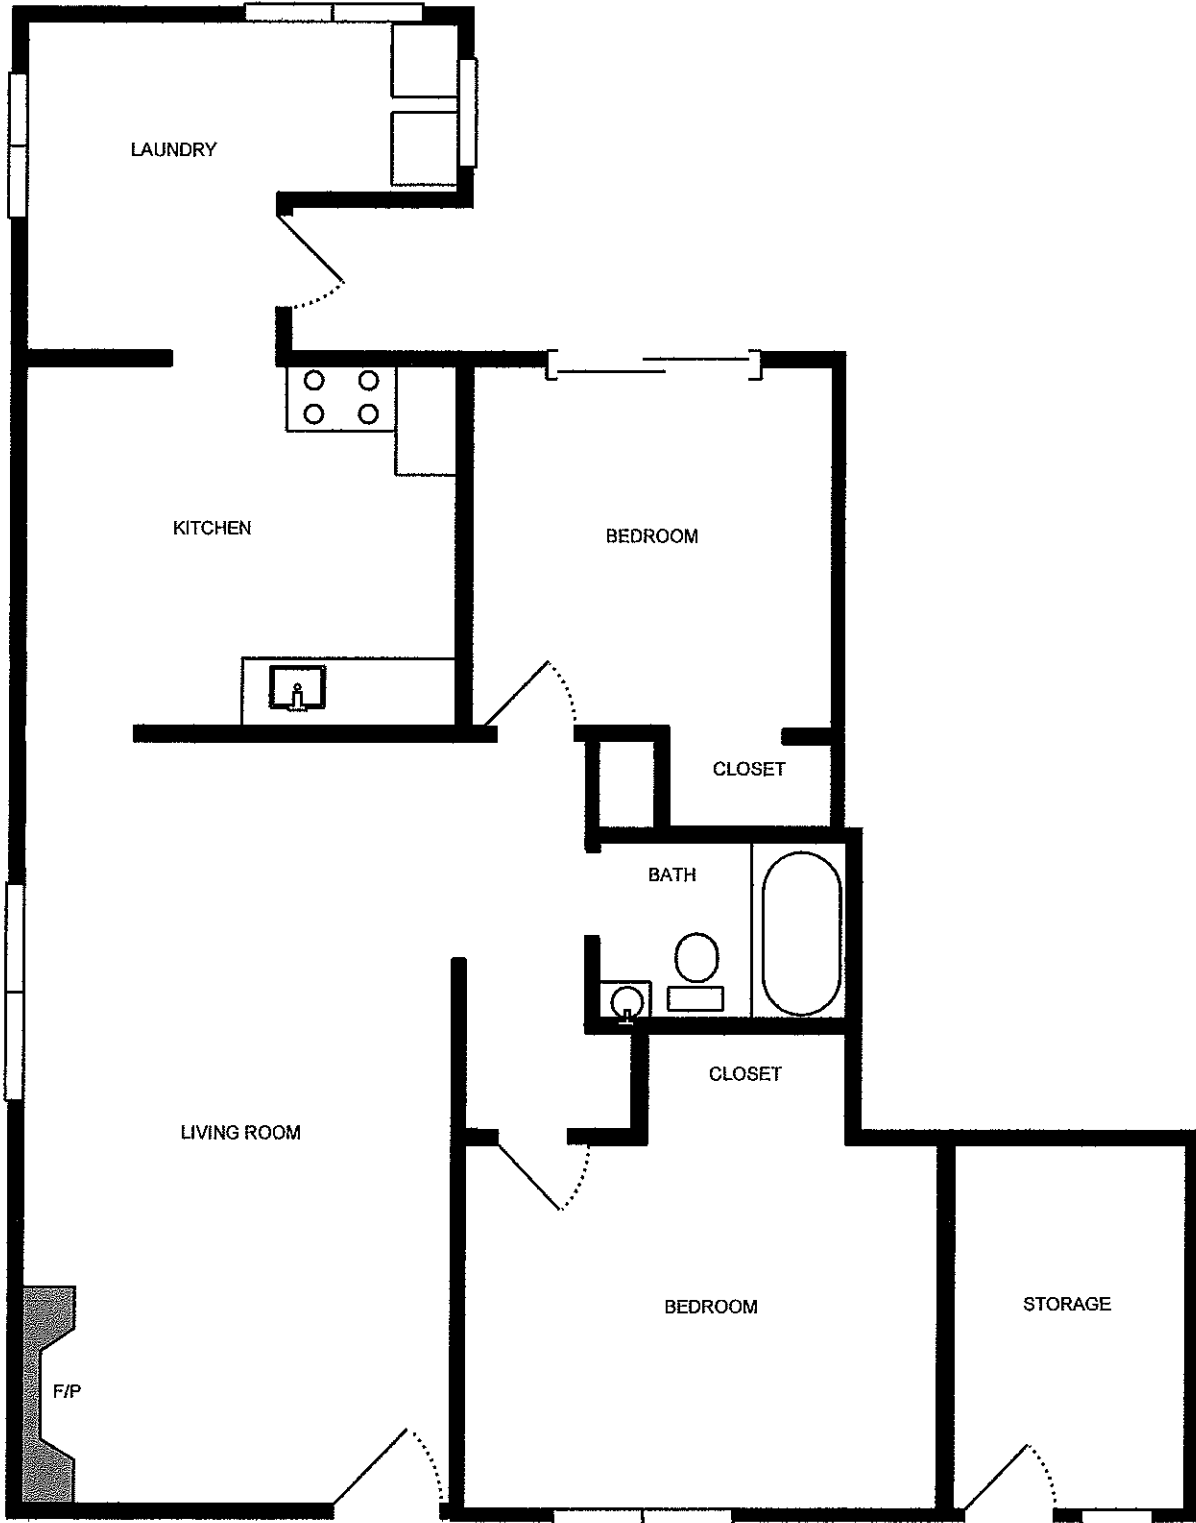

Property Address:
217 Rhonda Way
Mill Valley, CA 94941

Measure #13797986

Measure #13797986

Property Address:
217 Rhonda Way
Mill Valley, CA 94941