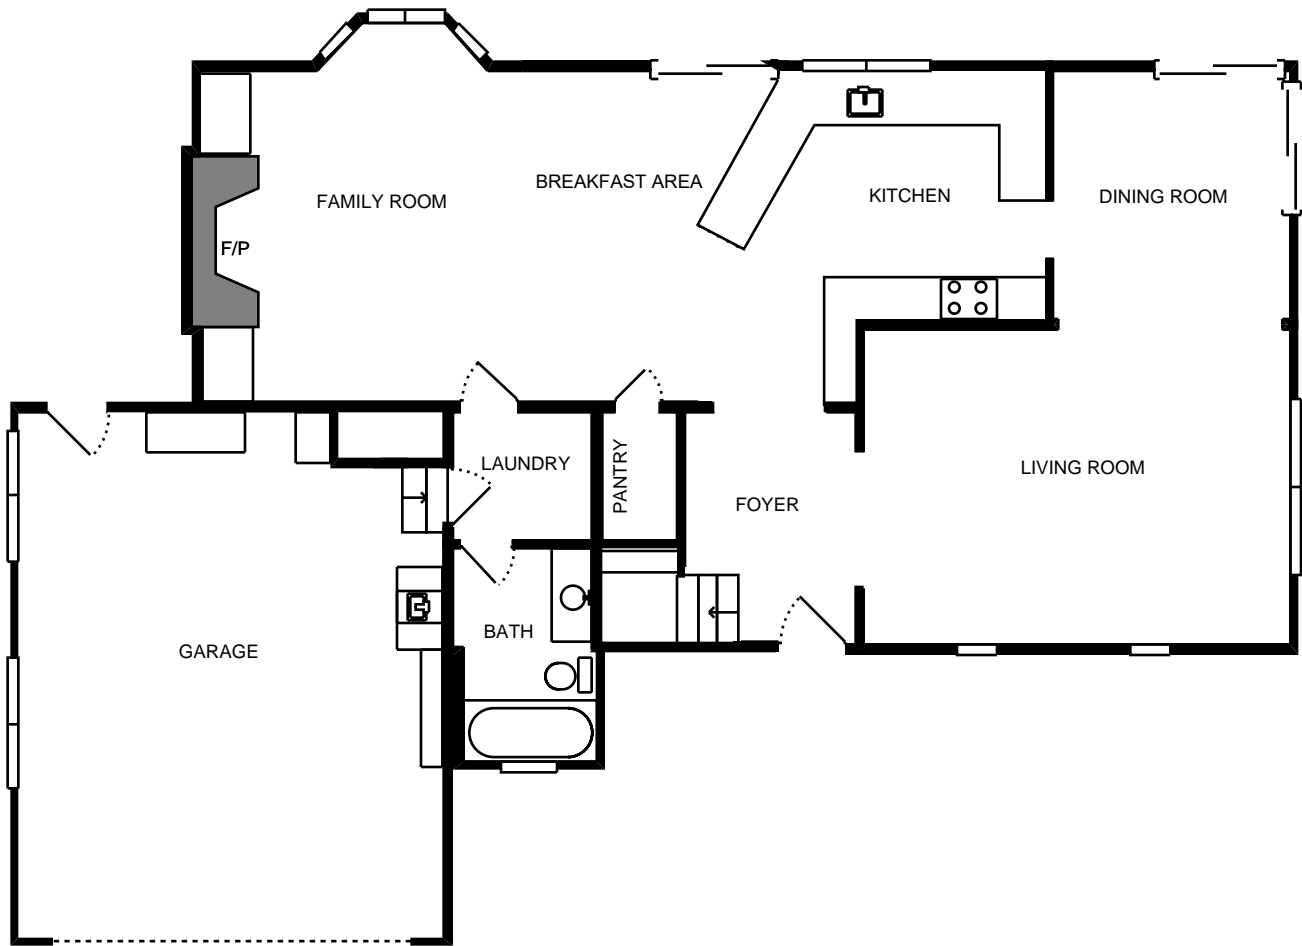

Property Address:
85 La Costa Ct
Novato, CA 94947

Measure #16881814

Property Address:
85 La Costa Ct
Novato, CA 94947

Measure #16881814