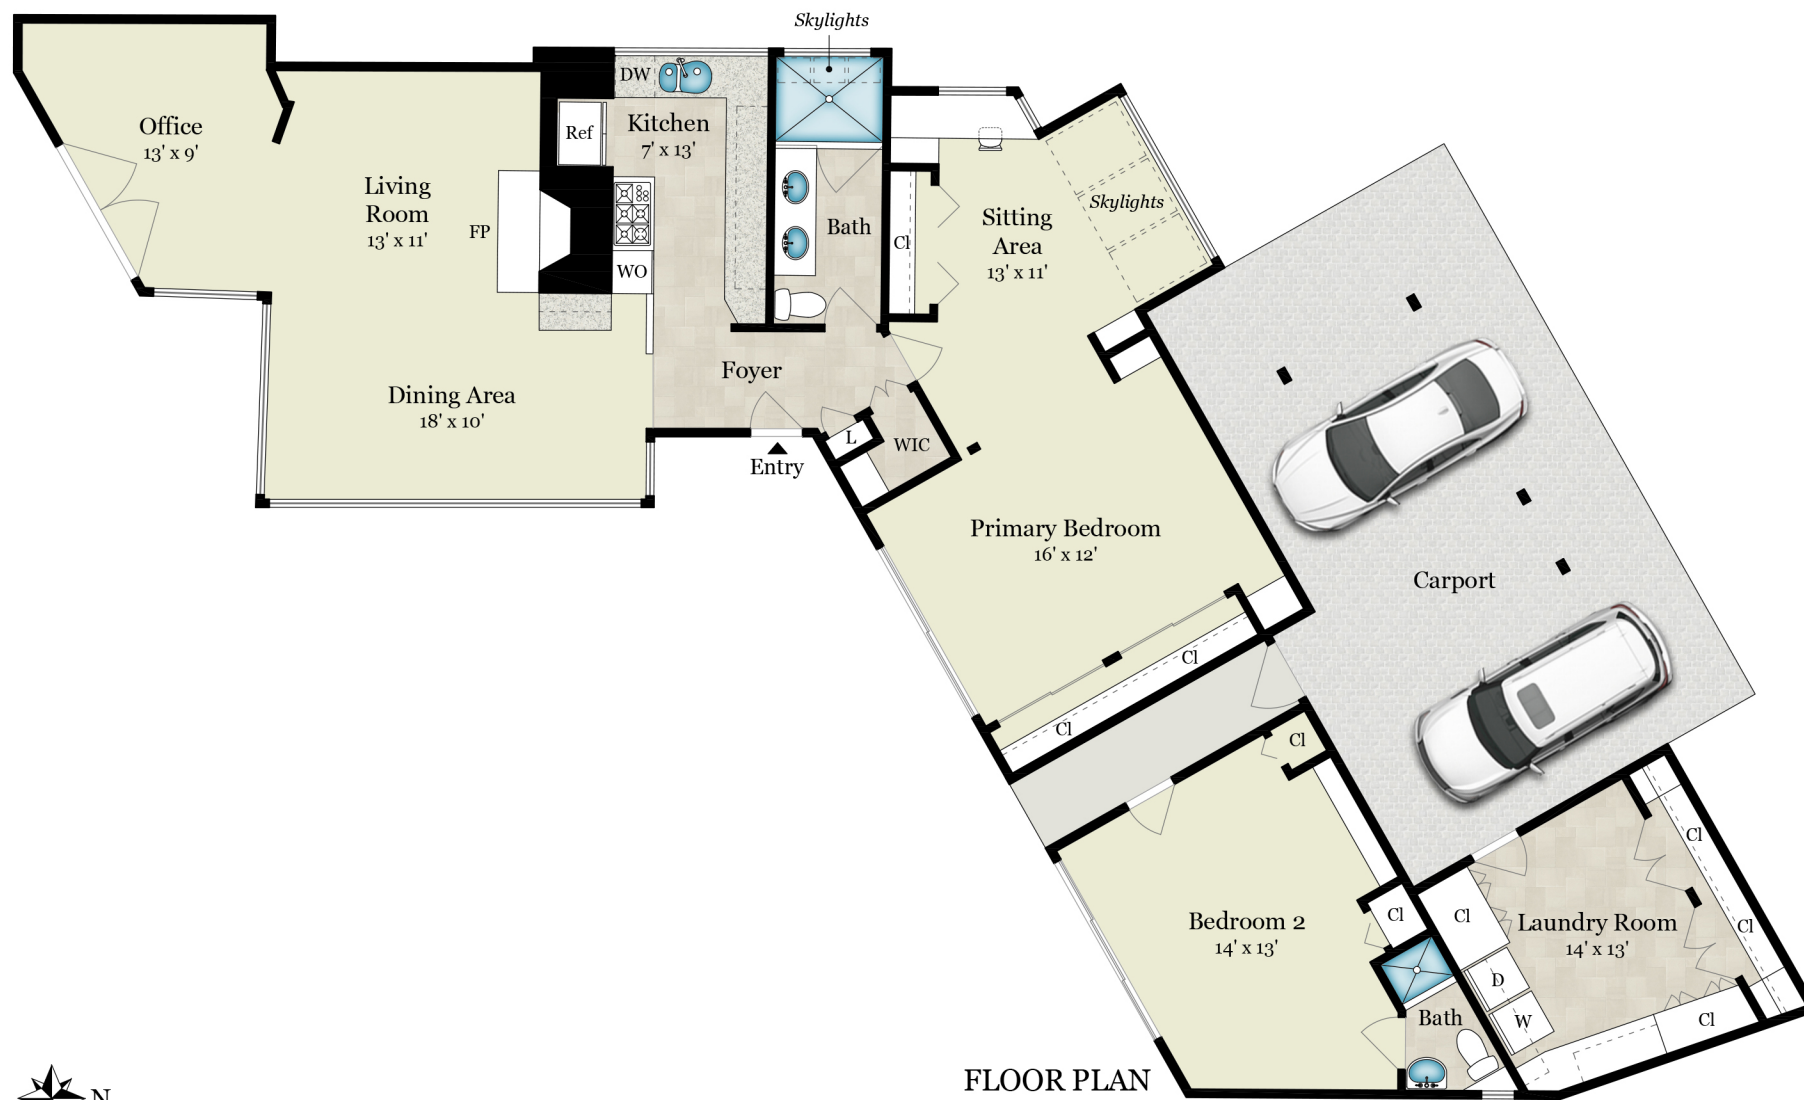

30 HARBOR COVE WAY

MILL VALLEY, CA 94941

FLOOR PLAN