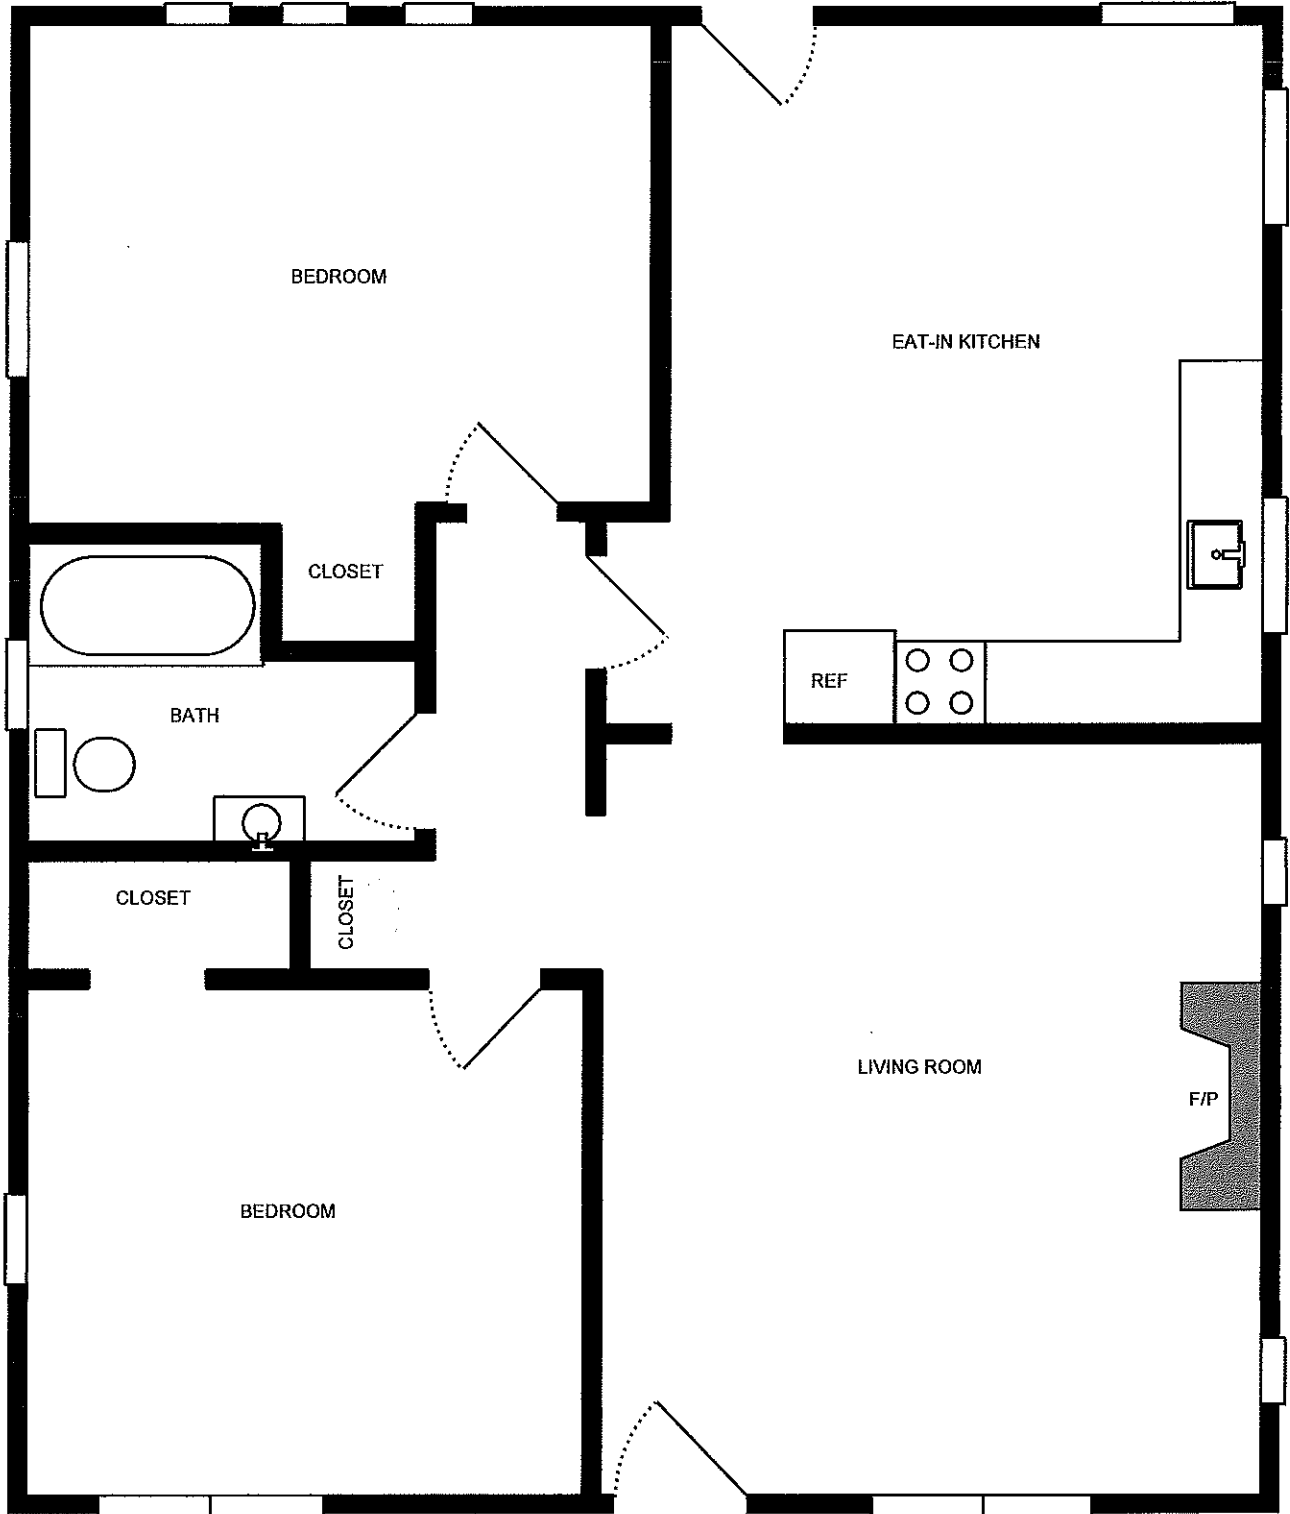

Property Address:  
68 Terradillo Ave  
San Rafael, CA 94901

Measure #14734176

Property Address:  
68 Terradillo Ave  
San Rafael, CA 94901

Measure #14734176