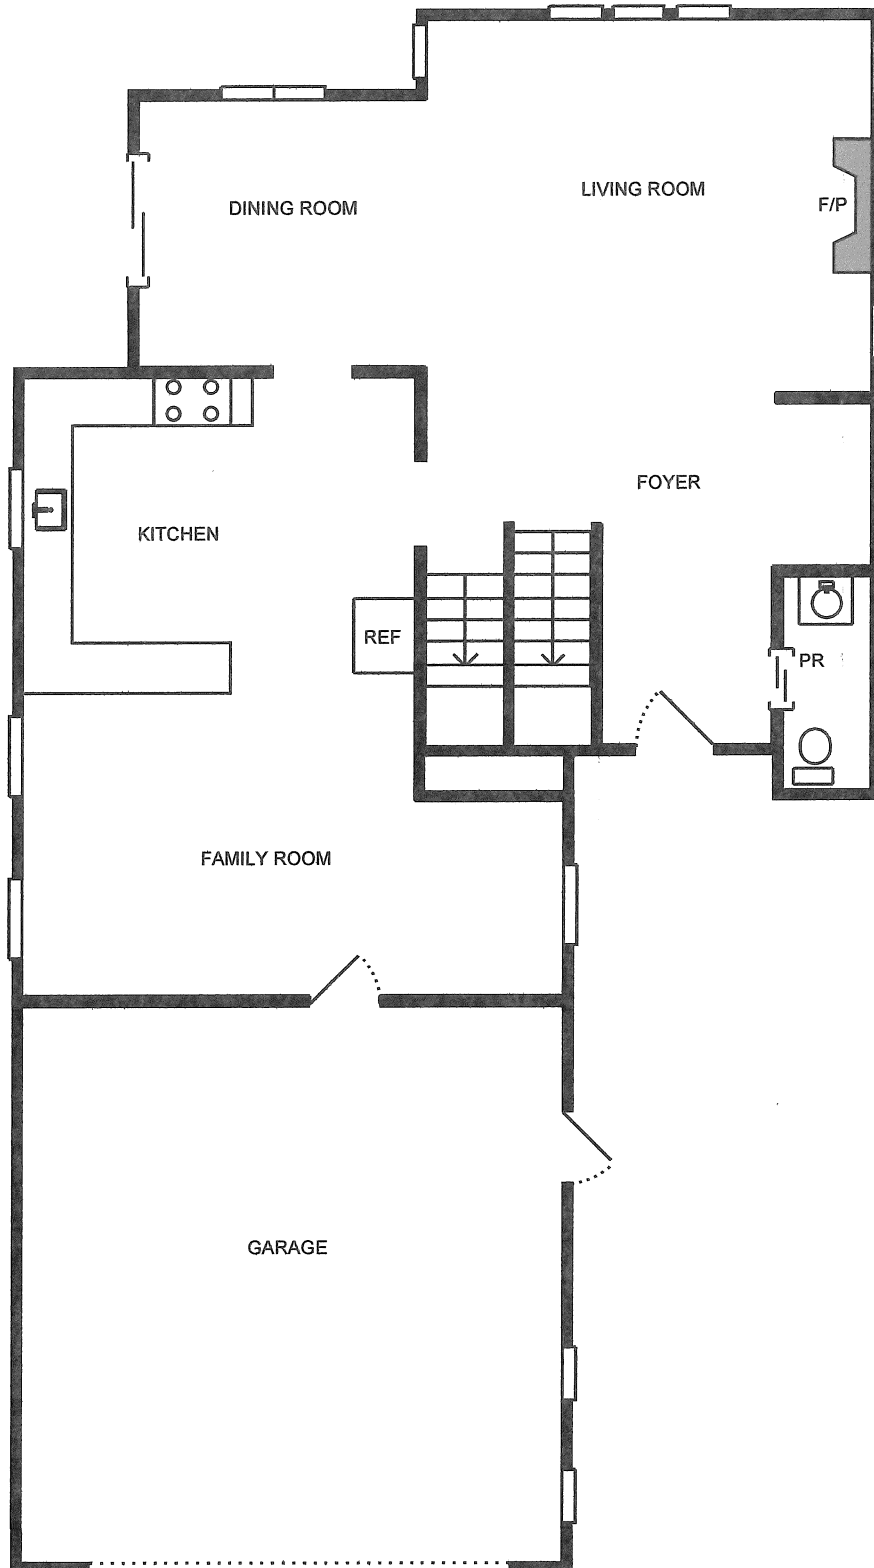

Property Address:
11 Presidio Ct
Corte Madera, CA 94925

Measure #15674079

Property Address:
11 Presidio Ct
Corte Madera, CA 94925

Property Address:
11 Presidio Ct
Corte Madera, CA 94925

Measure #15674079