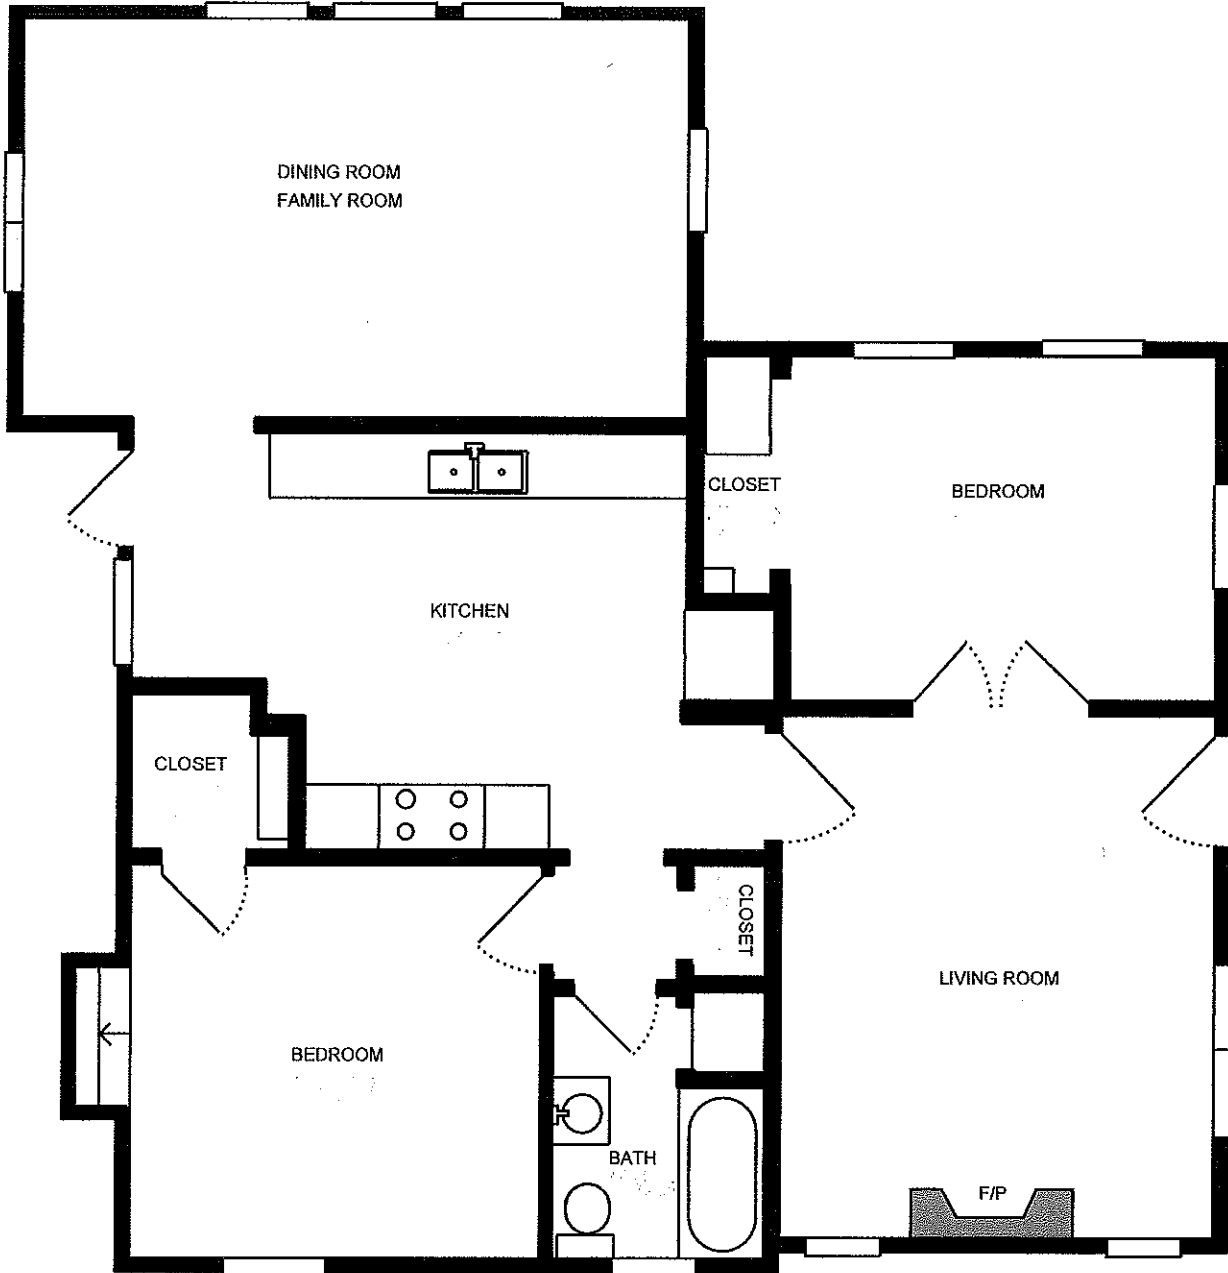

Property Address:  
28 Olive Ave  
San Anselmo, CA 94960

Measure #13594262

Property Address:  
28 Olive Ave  
San Anselmo, CA 94960

Measure #13594262

---

---