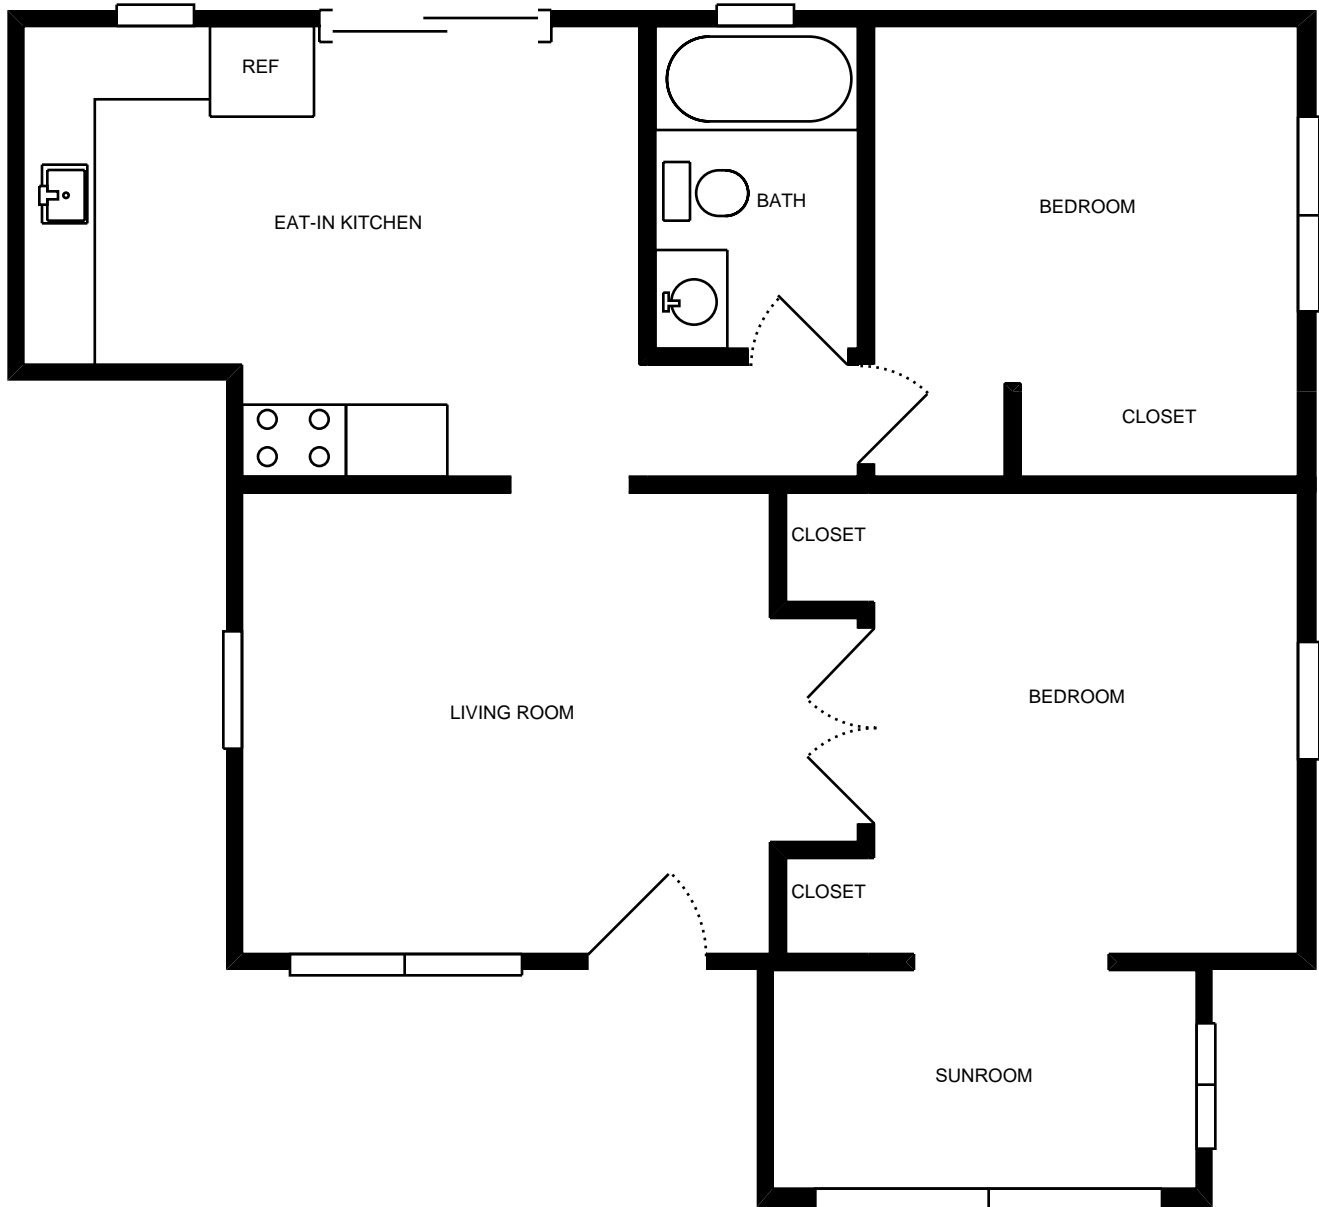

Property Address:
8 Forrest St
Mill Valley, CA 94941

Measure #16816178

Property Address:
8 Forrest St
Mill Valley, CA 94941

Measure #16816178