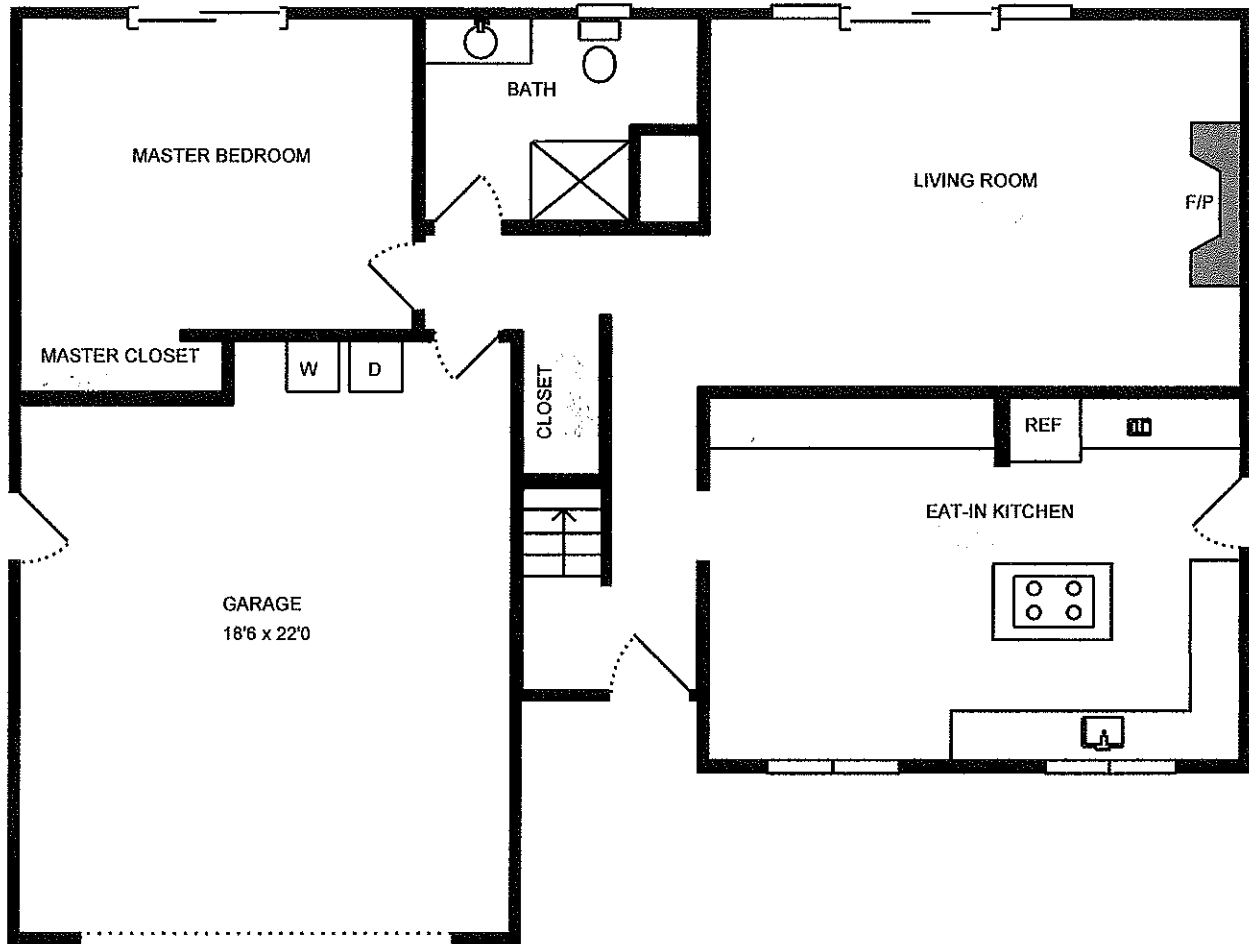

Property Address:
33 Balclutha Dr
Corte Madera, CA 94925

Measure #14745209

Property Address:
33 Balclutha Dr
Corte Madera, CA 94925

Measure #14745209