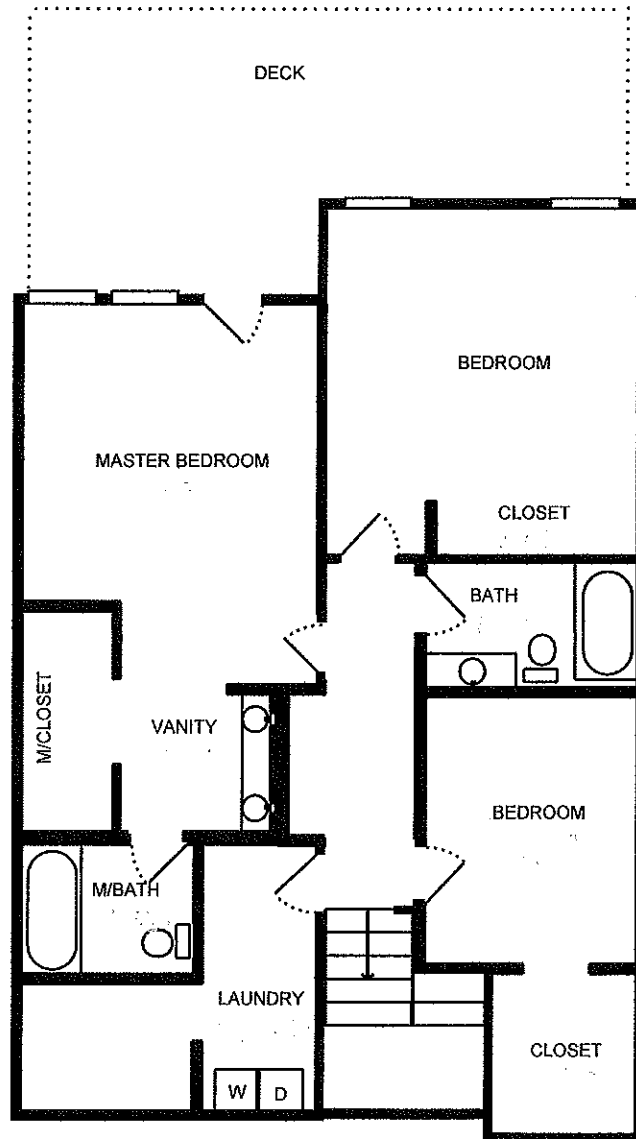

Property Address:  
60 Heritage Dr  
San Rafael, CA 94901

Measure #14660789

Property Address:  
60 Heritage Dr  
San Rafael, CA 94901

Measure #14660789