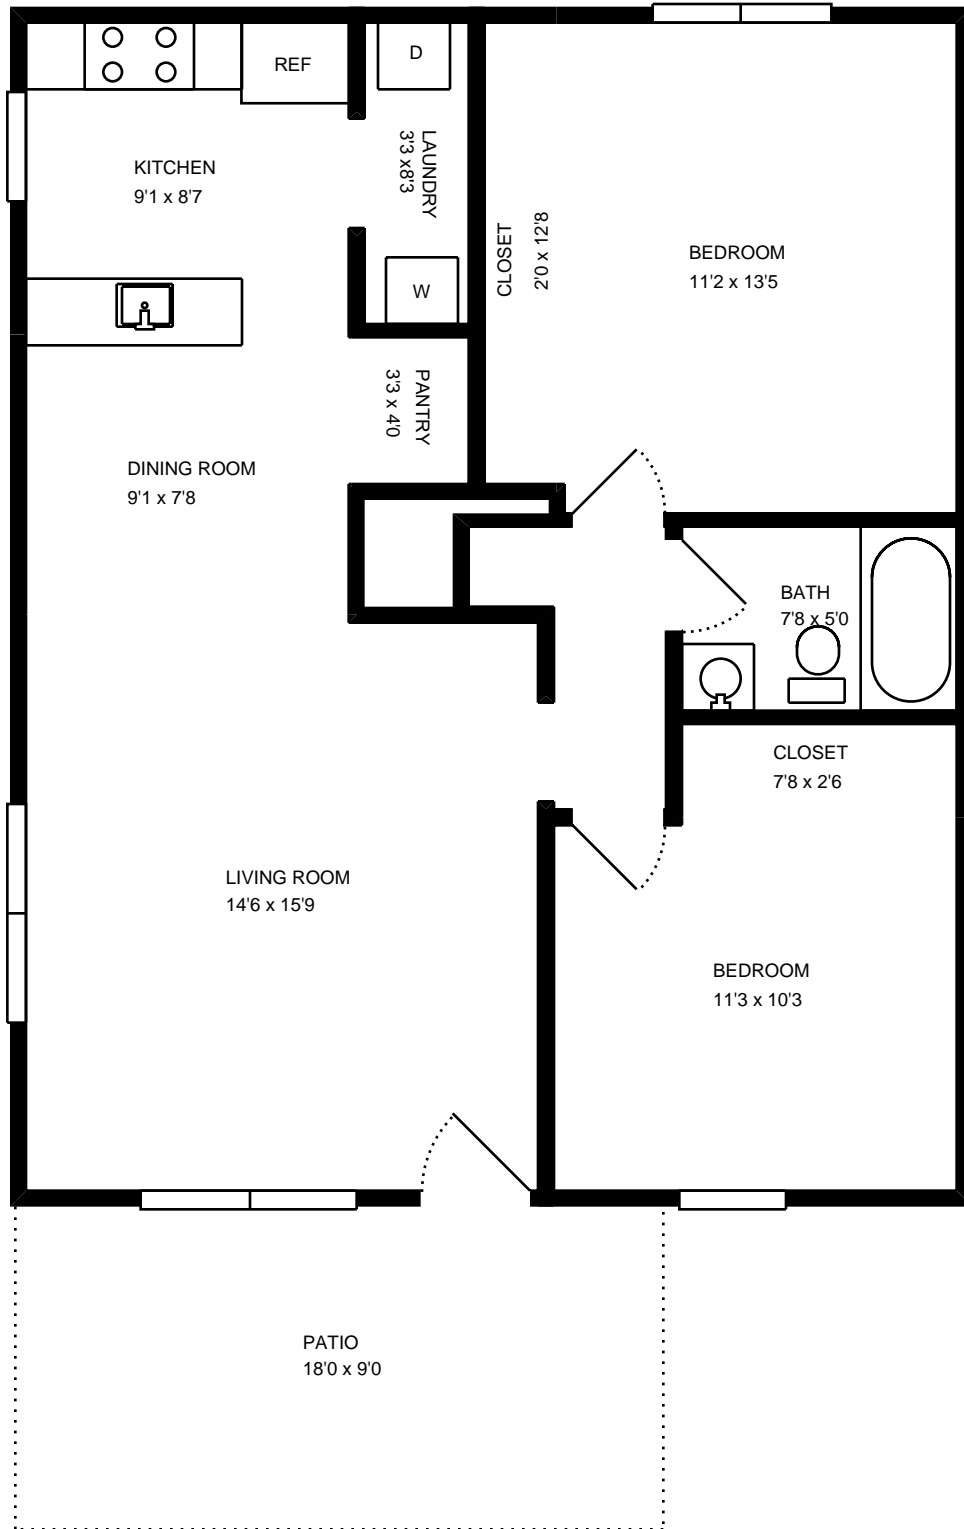

Property Address:
21 Sailmaker Ct
San Rafael, CA 94903

Measure #16675754

Total interior square footage on page: 789 sf

The interior square footage listed is living space only and is not taxable square footage