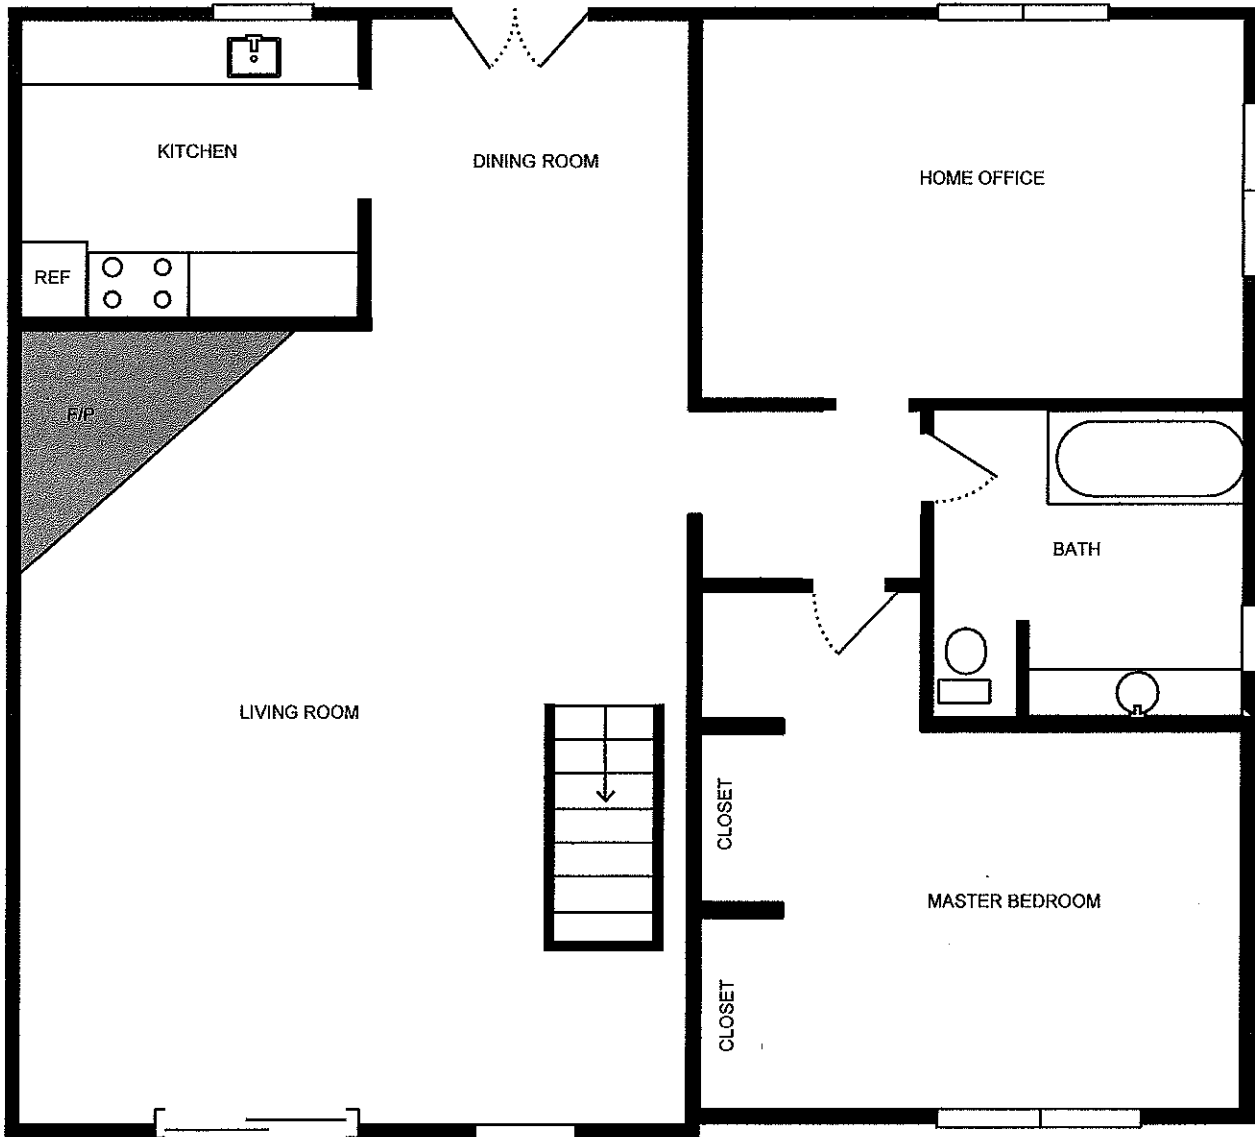

Property Address:
23 Sunrise Ave
Mill Valley, CA 94941

Measure #13333183

Property Address:
23 Sunrise Ave
Mill Valley, CA 94941

Measure #13333183