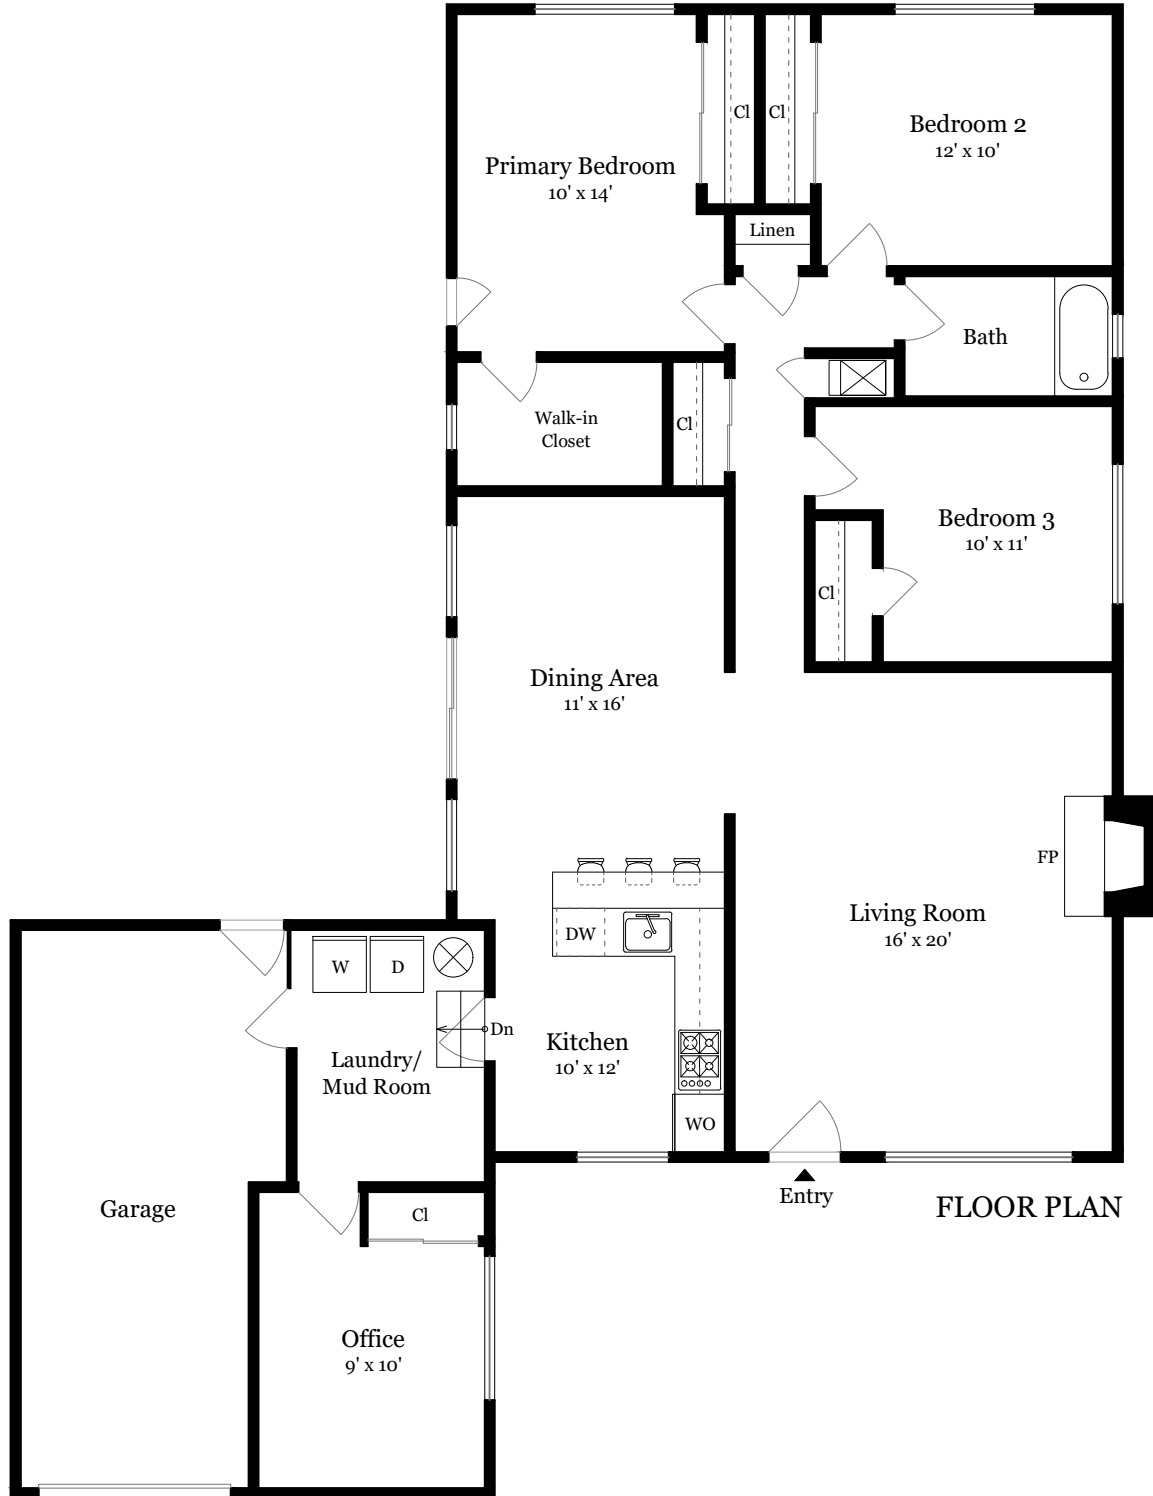

1126 FERRIS DRIVE

NOVATO, CA 94945

FLOOR PLAN