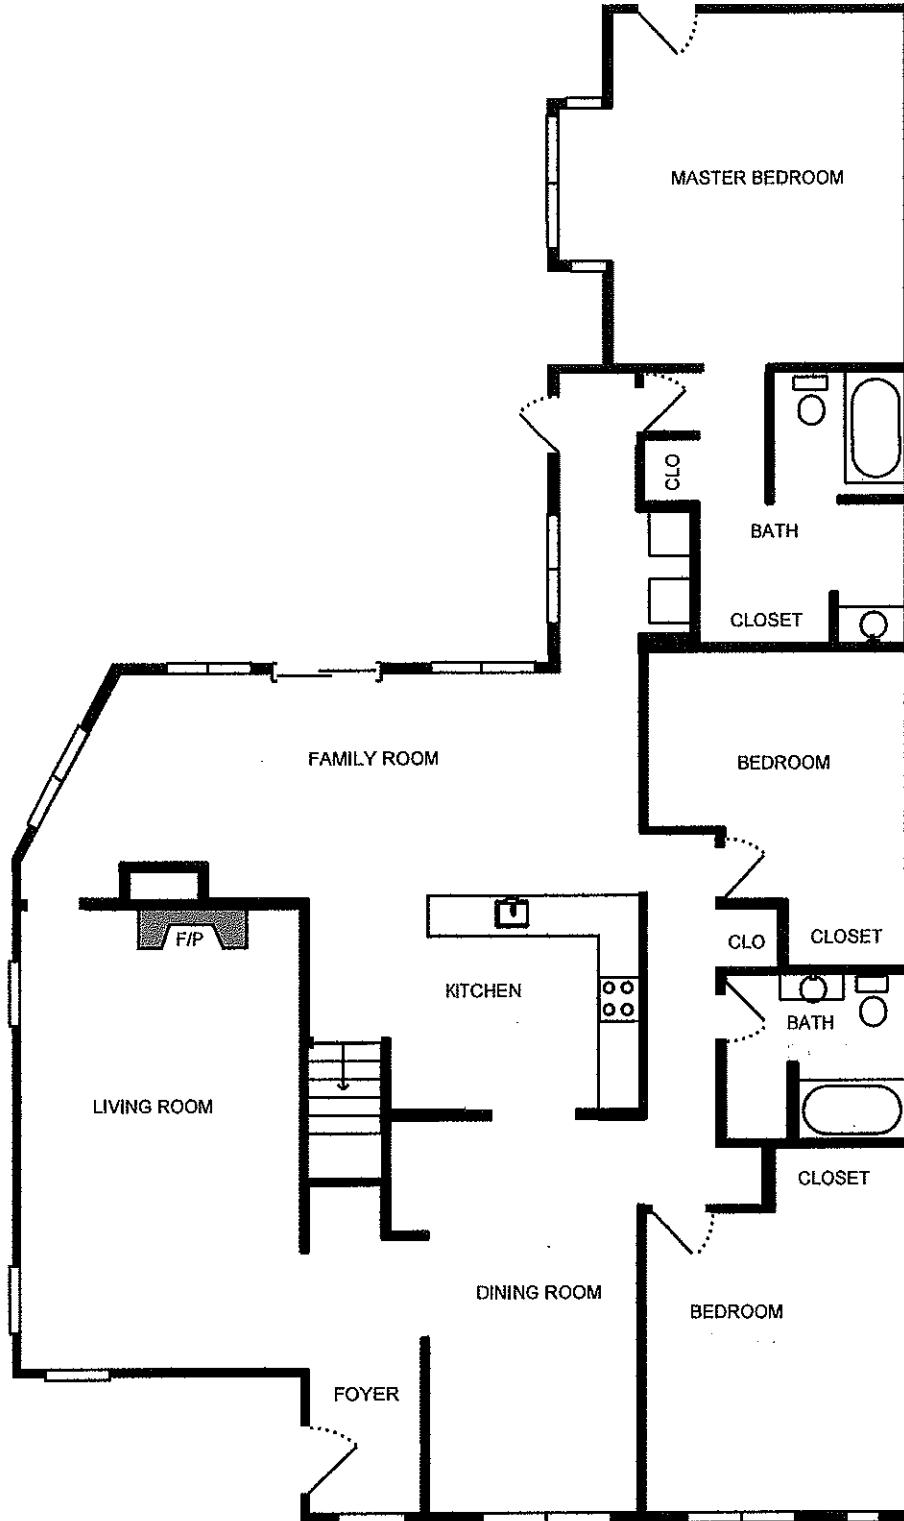

Measure #14309335

Property Address:
6 Rosebank Ave
Kentfield, CA 94904

Measure #14309335

Property Address:
6 Rosebank Ave
Kentfield, CA 94904