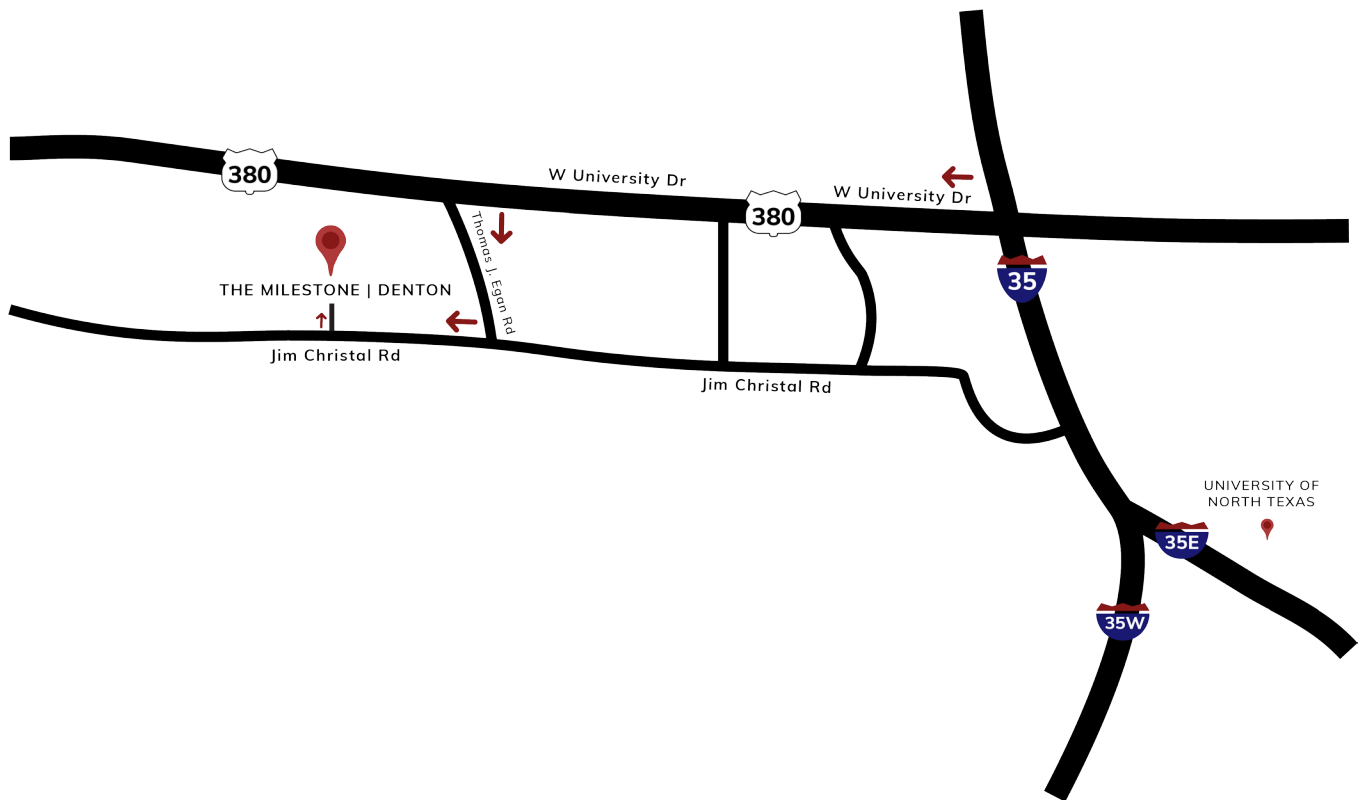

THE MILESTONE | DENTON DRIVING DIRECTIONS

FROM I-35N

EXIT ON W UNIVERSITY DR/HIGHWAY 380
HEAD WEST UNDER THE HIGHWAY I-35N
TURN LEFT ON THOMAS J. EGAN RD
TURN RIGHT ON JIM CHRISTAL RD
TURN RIGHT AT THE MILESTONE | DENTON SIGN