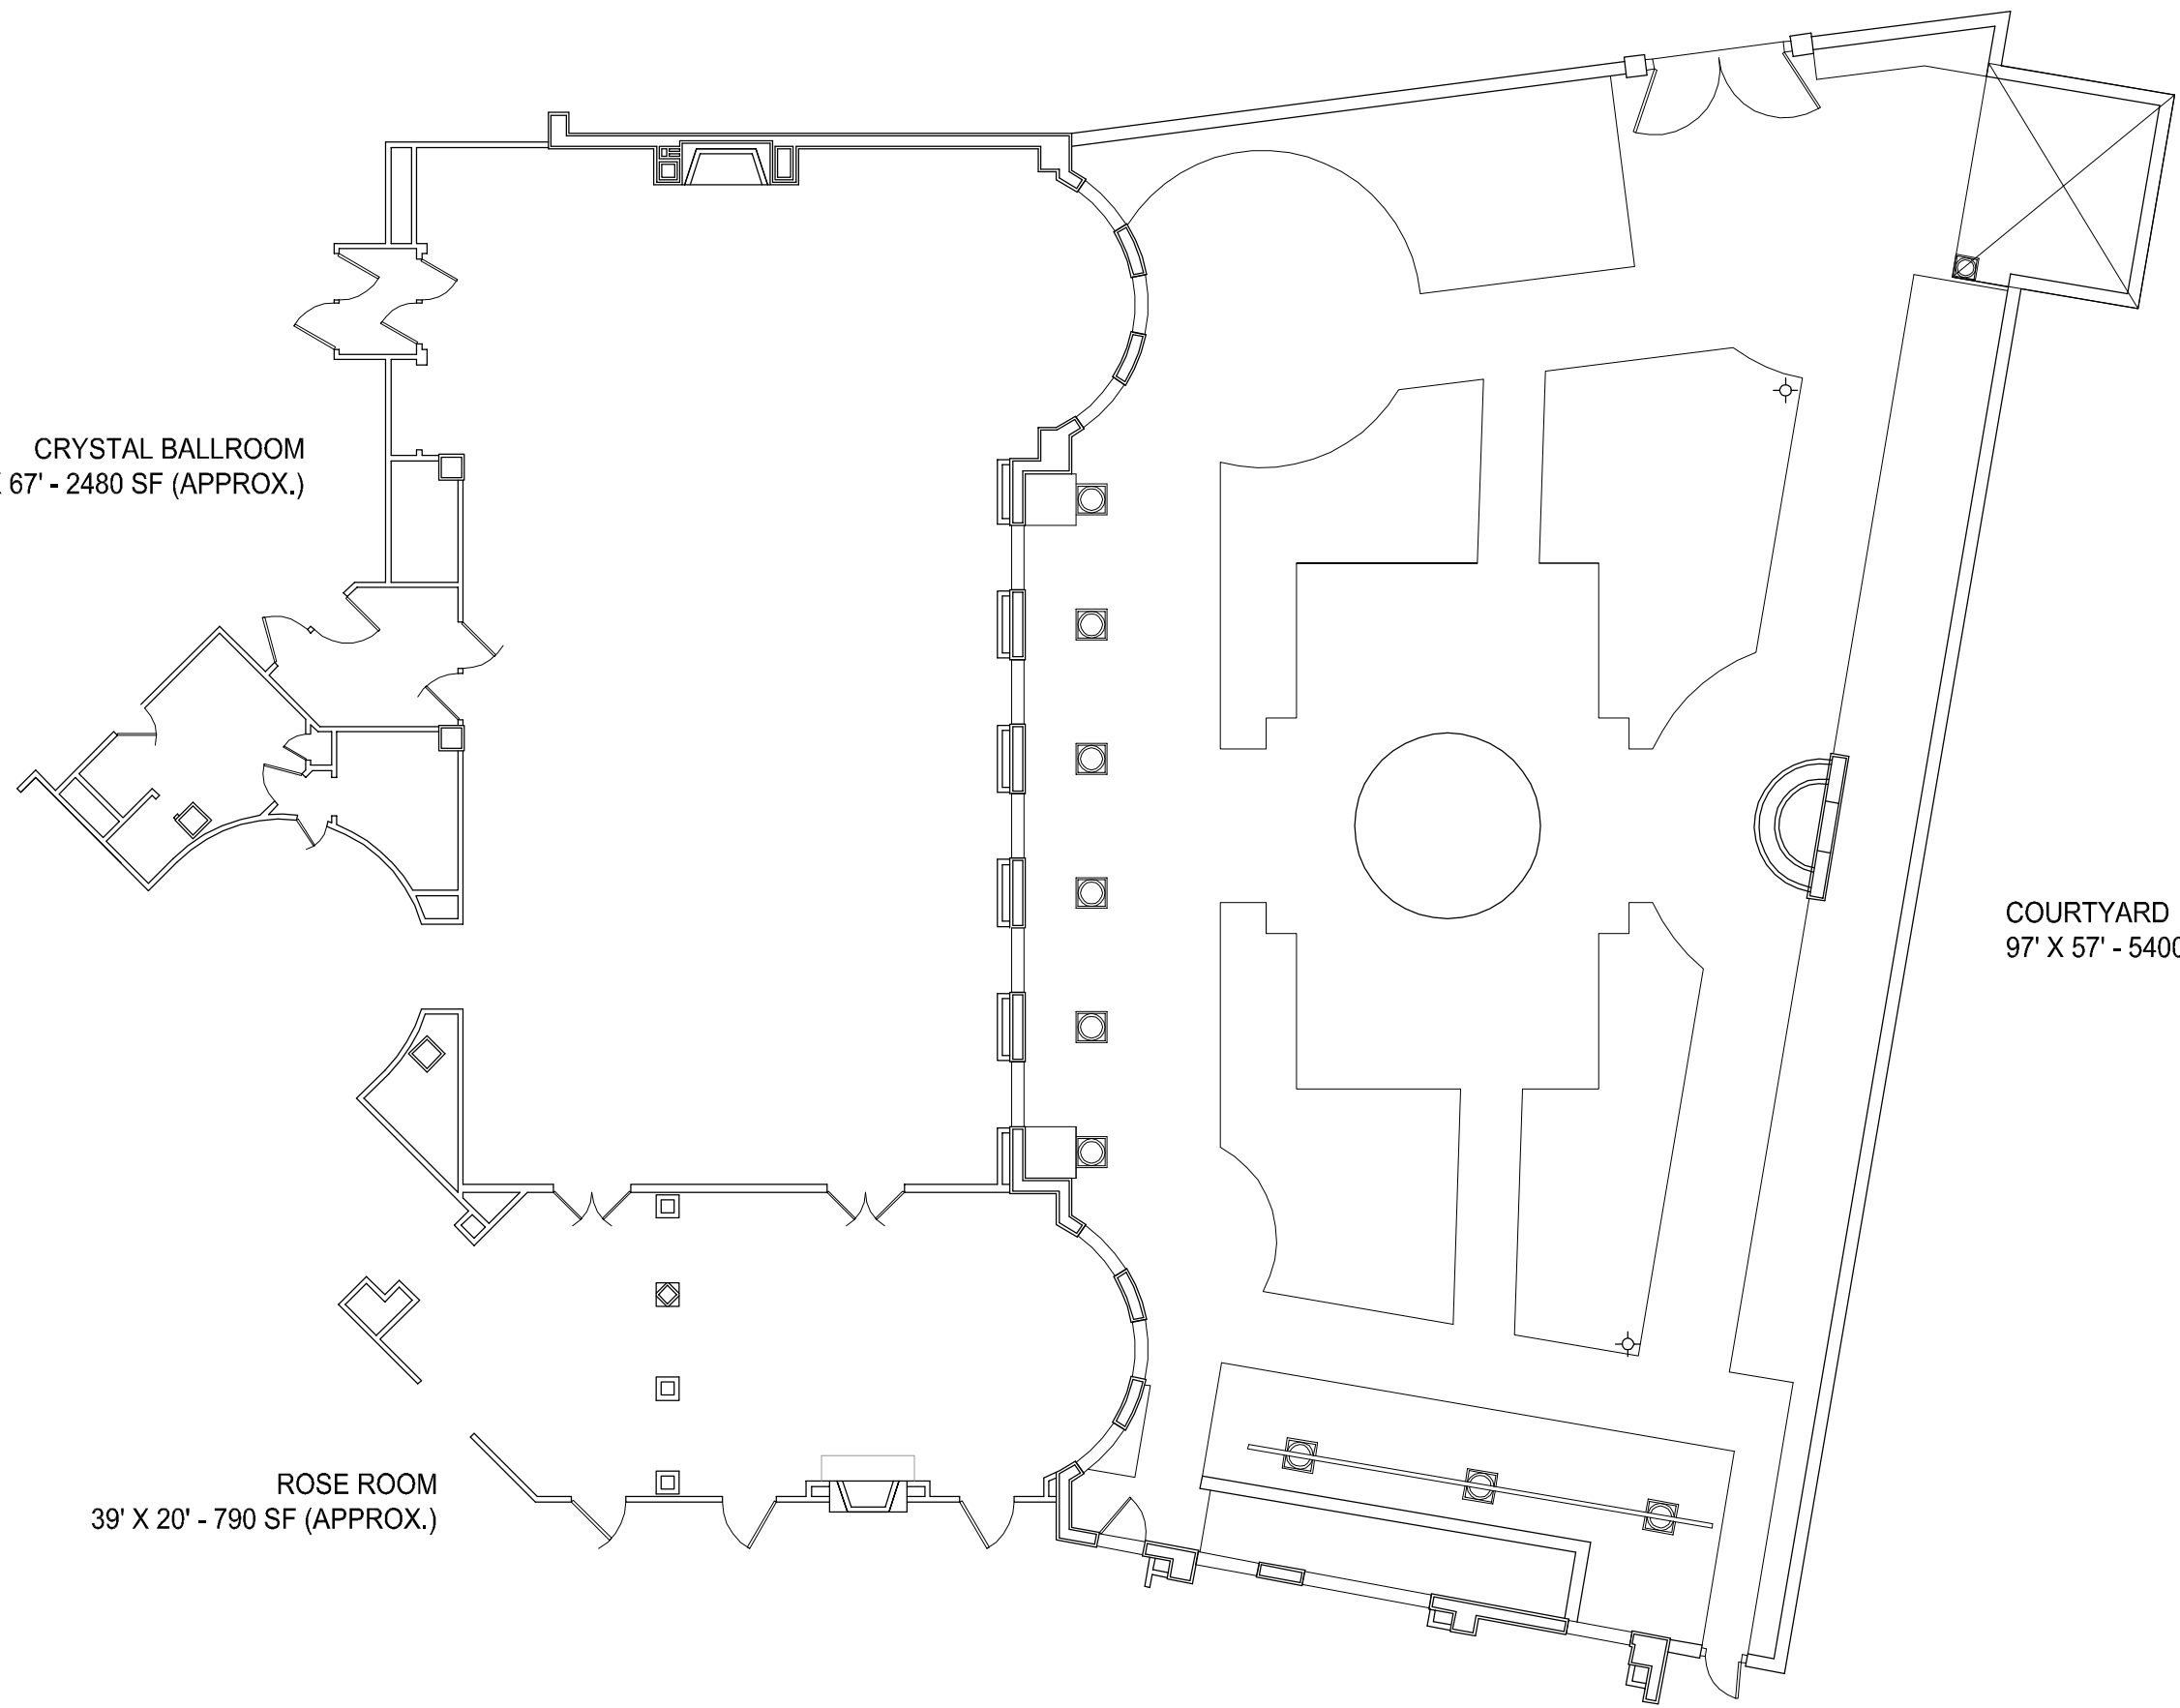

CRYSTAL BALLROOM
34' X 67' - 2480 SF (APPROX.)

COURTYARD
97' X 57' - 5400 SF (APPROX.)

ROSE ROOM
39' X 20' - 790 SF (APPROX.)

THE TIDEWATER INN

SCALE: 1" = 12'-0"