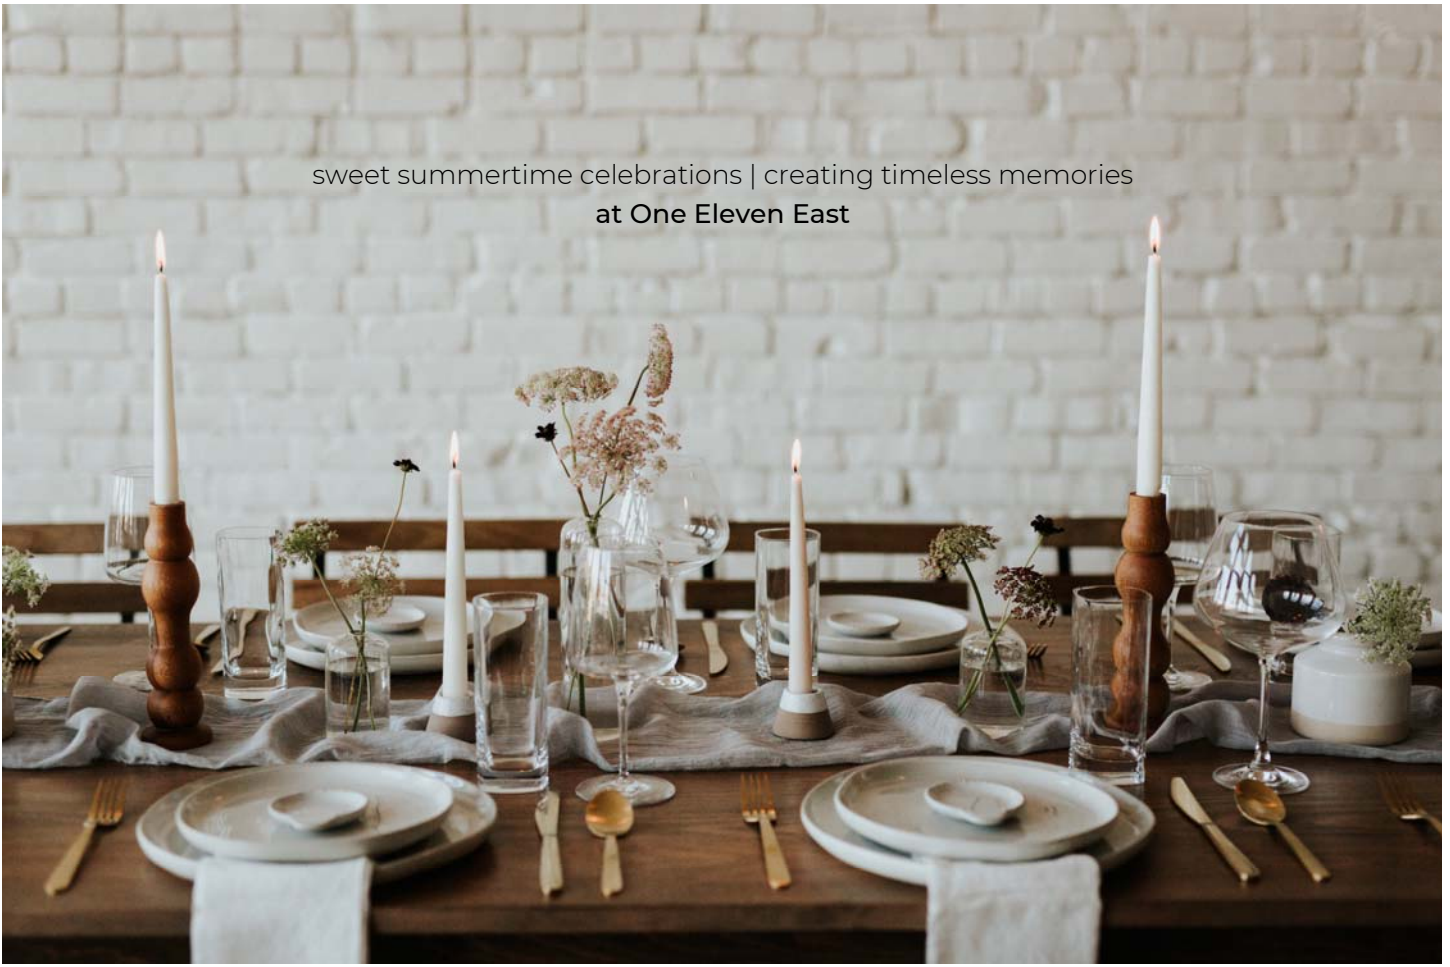

sweet summertime celebrations | creating timeless memories  
at One Eleven East

Timeframe options:	A) 830a access	B) 1p access	C) 530p access	baby showers, bridal showers, birthdays, anniversaries etc
	10a - 12p event	230p - 430p event	7p - 9p event	
	1230p exit	5p exit	930p exit	