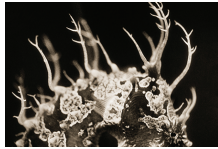

01 *Brown Sea Nettles, Chrysaora fuscescens*, archival pigment print,
24 x 36.5 inches.
Edition of 15
\$3000

02 *Mediterranean Seahorse, Hippocampus guttulatus*, archival pigment print,
24 x 36.5 inches.
Edition of 15
\$3000

03 *Seahorse, Hippocampus erectus*, archival pigment print,
24 x 36.5 inches.
Edition of 15
\$3000

04 *Giant Pacific Octopus, Enteroctopus dofleini*, archival pigment print,
24 x 36.5 inches.
Edition of 15
\$3000