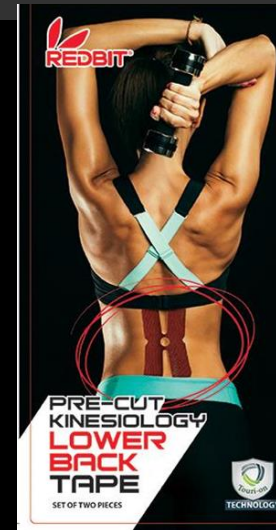

Kinesiology Tapes

- Provides extra support for stressed muscles during fitness activities
- Tight weave and elasticity 180 % stretch allows full range of motion
- Strong, water resistant adhesive
- Helps to increase blood circulation

Product Offering:

Pre-cut Lower Back Tape

Pre-cut Knee Tape

Pre-cut Shoulder Tape

Pre-cut Ankle Tape

Redbit Extra Strength Tape

Redbit Extra Flex Tape