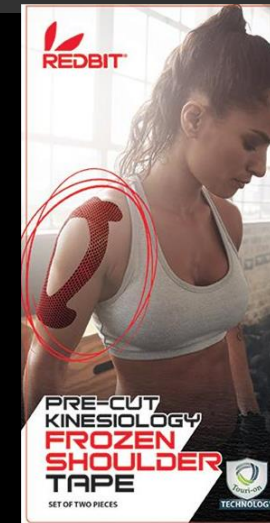

Kinesiology Tapes

- Provides extra support for stressed muscles during fitness activities
- Tight weave and elasticity 180 % stretch allows full range of motion
- Strong, water resistant adhesive
- Helps to increase blood circulation

Product Offering:

Pre-cut Lower Back Tape

Pre-cut Knee Tape

Pre-cut Shoulder Tape

Pre-cut Ankle Tape

Redbit Extra Strength Tape

Redbit Extra Flex Tape