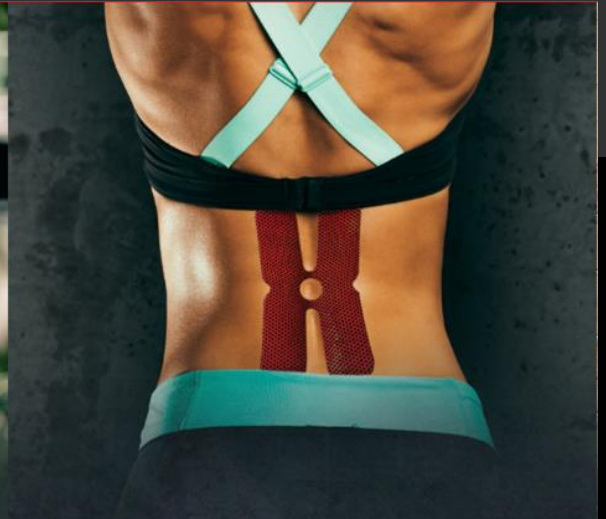

Wellness & Fitness Products to Help You Reach Peak Performance