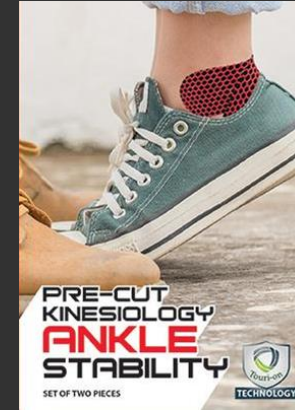

LAVA RED

PEBBLE GRAY

AZURE BLUE

Kinesiology Tapes

- Provides extra support for stressed muscles during fitness activities
- Tight weave and elasticity 180 % stretch allows full range of motion
- Strong, water resistant adhesive
- Helps to increase blood circulation

Product Offering:

Pre-cut Lower Back Tape

Pre-cut Knee Tape

Pre-cut Shoulder Tape

Pre-cut Ankle Tape

Redbit Extra Strength Tape

Redbit Extra Flex Tape

Support and Recovery

- Designed to provide extra support and protection, to help you move freely
- Tight weave with great elasticity
- Helps to increase blood flow
- Contributes to muscle relaxation and pain relief

Support Braces