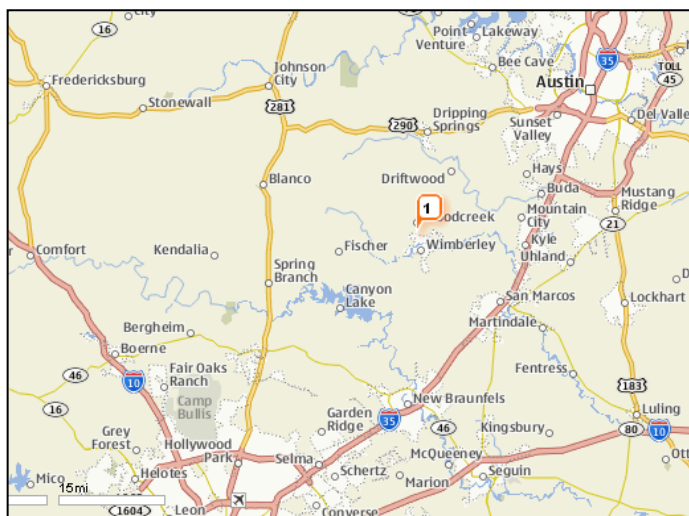

From Dallas

Take IH-35 S. Take exit #230 and merge onto US-290 W in Austin. After about 20 miles, turn left onto Ranch Road 12 and continue for 12.6 miles. The last major intersection will be Winter's Mill Pkwy. Education in Action is about ½ mile further on the left, directly across from a white water tower. The front of the building resembles a house with a small porch. If you reach downtown Wimberley, you have gone about 3 miles too far.

From Houston

Take I-10 west toward San Antonio. Take exit #632 and merge onto US-183 N. In Luling, turn right onto S Magnolia Ave. and then take the 3rd left onto TX-80 N/E Austin St. After passing I-35, turn right onto Moore St./Ranch Road 12 and continue for about 16 miles. Education in Action is about 3 miles past downtown Wimberley on the right, directly across from a white water tower. The front of the building resembles a house with a small porch. If you reach Winter's Mill Pkwy., you have gone about ½ mile too far.

From West Texas

Take Highway 71 east towards Austin. Turn right on FM 3238/Hamilton Pool Rd. and continue for 6.7 miles. Turn left onto Brooks Ranch Road/Ranch Road 12 and continue for 20 miles. The last major intersection will be Winter's Mill Pkwy. Education in Action is about ½ mile further on the left, directly across from a white water tower. The front of the building resembles a house with a small porch. If you reach downtown Wimberley, you have gone about 3 miles too far.