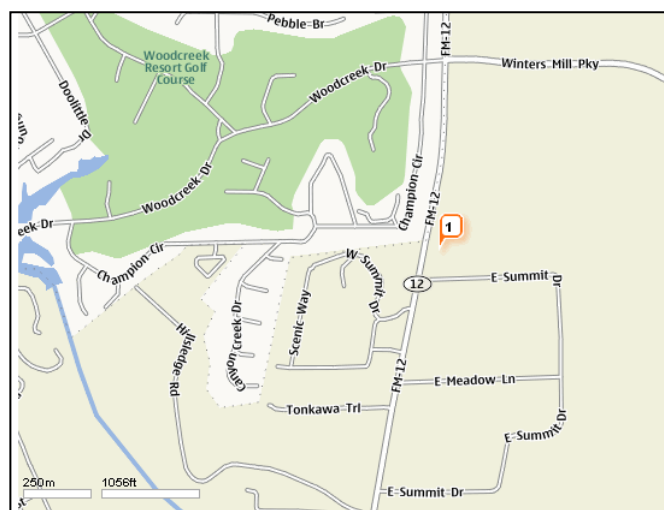

Driving Directions*

**Education in Action recommends that you plan your route prior to departing for drop-off.*

From Dallas

Take IH-35 S. Take exit #230 and merge onto US-290 W in Austin. After about 20 miles, turn left onto Ranch Road 12 and continue for 12.6 miles. The last major intersection will be Winter's Mill Pkwy. Education in Action is about ½ mile further on the left, directly across from a white water tower. The front of the building resembles a house with a small porch. If you reach downtown Wimberley, you have gone about 3 miles too far.

From Houston

Take I-10 west toward San Antonio. Take exit #632 and merge onto US-183 N. In Luling, turn right onto S Magnolia Ave. and then take the 3rd left onto TX-80 N/E Austin St. After passing I-35, turn right onto Moore St./Ranch Road 12 and continue for about 16 miles. Education in Action is about 3 miles past downtown Wimberley on the right, directly across from a white water tower. The front of the building resembles a house with a small porch. If you reach Winter's Mill Pkwy., you have gone about ½ mile too far.

From West Texas

Take Highway 71 east towards Austin. Turn right on FM 3238/Hamilton Pool Rd. and continue for 6.7 miles. Turn left onto Brooks Ranch Road/Ranch Road 12 and continue for 20 miles. The last major intersection will be Winter's Mill Pkwy. Education in Action is about ½ mile further on the left, directly across from a white water tower. The front of the building resembles a house with a small porch. If you reach downtown Wimberley, you have gone about 3 miles too far.

Driving Directions*

**Education in Action recommends that you plan your route prior to departing for pick-up.*

From Dallas

Take I-35E S toward Waco. Continue onto I-35 S. Use Exit 230 to merge onto TX-171 W/US 290 W toward Johnson City. Follow US 290 W/E Hwy. 290 to Four Star Boulevard in Hays County. Turn right onto Four Star Boulevard. Trudy's will be on the left.