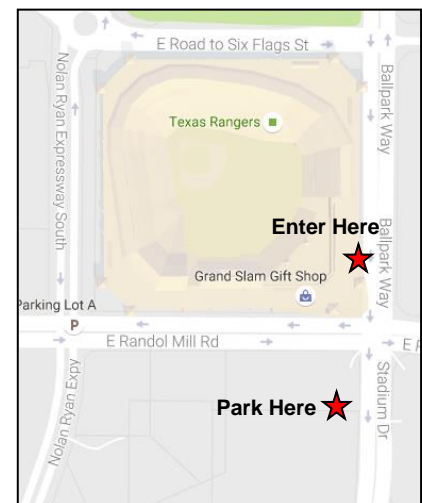

## Student Pick-Up on Friday

- Location:** Kids Zone at Globe Life Park in Arlington (Texas Rangers Ballpark)  
1000 Ballpark Way  
Arlington, TX 76011
- Time:** 12:45 PM (plan on approximately 1 hour for pick-up)
- When you arrive:** You will enter the Kids Zone for a performance by the students and a brief post-camp meeting. **You will also have the opportunity to pre-register for next year's Lone Star Leadership Academy camp and take home a camp mascot plushie with a \$45 deposit.**
- Parking:** Park in Lot B\* on Randol Mill Road (look for the charter bus and park near it). The entrance to the Kids Zone is the glass door just to the right of the Center Field entrance on the corner of Randol Mill and Ballpark Way. There will be a sign at the door. There is no fee to park or to enter the Kids Zone.
- \*When there is a home game or special event taking place at the ballpark, Parking Lot B may be closed. Ballpark parking attendants will redirect you to another nearby parking lot, usually Lot C.*

## Driving Directions\*

*\*Education in Action recommends that you plan your route prior to departing for pick-up.*

### From Fort Worth

Take I-30 East. Take Exit 28 toward Baird Farm Road/Legends Way/Ballpark Way. Keep to the right, then turn right onto AT&T Way. Turn left onto Nolan Ryan Expressway. At the traffic circle, take the first exit onto Nolan Ryan Expressway. Turn left onto E Randol Mill Road. The parking lot will be on the right directly across from the stadium.

### From Dallas

Take I-30 West. Take Exit 29 for Ballpark Way. Keep to the right to continue on Ballpark Way. Turn right on Ballpark Way. Turn right on Randol Mill Road. Make a U-turn at Nolan Ryan Expressway. The parking lot will be on the right directly across from the stadium.