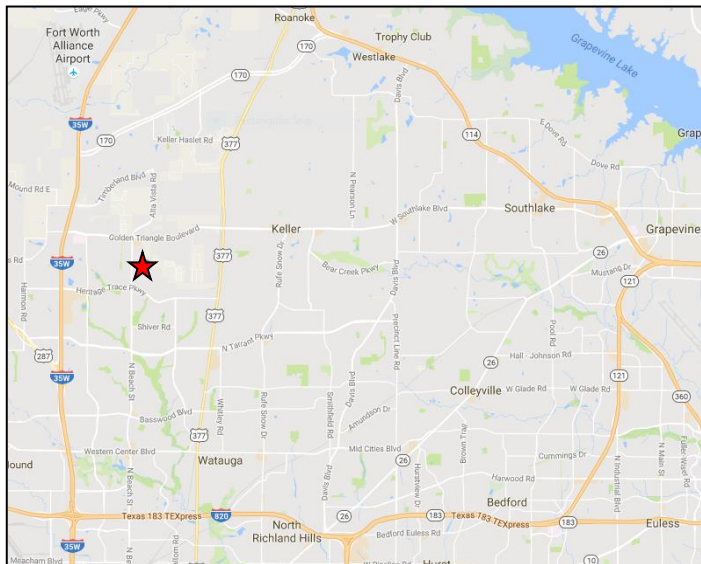

### Driving Directions\*

*\*Education in Action recommends that you plan your route prior to departing for drop-off.*

#### From Fort Worth

Take I-35W North and exit Heritage Trace Parkway. Turn right onto Heritage Trace Parkway. Turn left onto Beach Street. Turn right onto Alta Vista Road and continue to follow Alta Vista Road as it makes a sharp curve to the left. The North Texas Leadership Academy will be on the right side of the road.

#### From Dallas

Take I-35E North/US 77 North toward Denton. Keep left to take TX-183 West toward TX-114/Irving/DFW Airport. Keep right to take TX-114 West toward Grapevine. After passing through Southlake and going through the light in Trophy Club, bear left onto TX-170 West. At the light, turn left onto US-377/Denton Hwy. After about 4 miles and at the light, turn right on Keller Parkway/FM 1709/Golden Triangle Blvd. Turn at the first left onto Alta Vista Road. Turn right at the intersection onto Alta Vista Road/Ray White Road, and then turn left to stay on Alta Vista Road. The North Texas Leadership Academy will be on the left side of the road.

### From Fort Worth

Take I-30 East. Take Exit 28 toward Baird Farm Road/Legends Way/Ballpark Way. Keep to the right, then turn right onto AT&T Way. Turn left onto Nolan Ryan Expressway. At the traffic circle, take the first exit onto Nolan Ryan Expressway. Turn left onto E Randol Mill Road. The parking lot will be on the right directly across from the stadium.