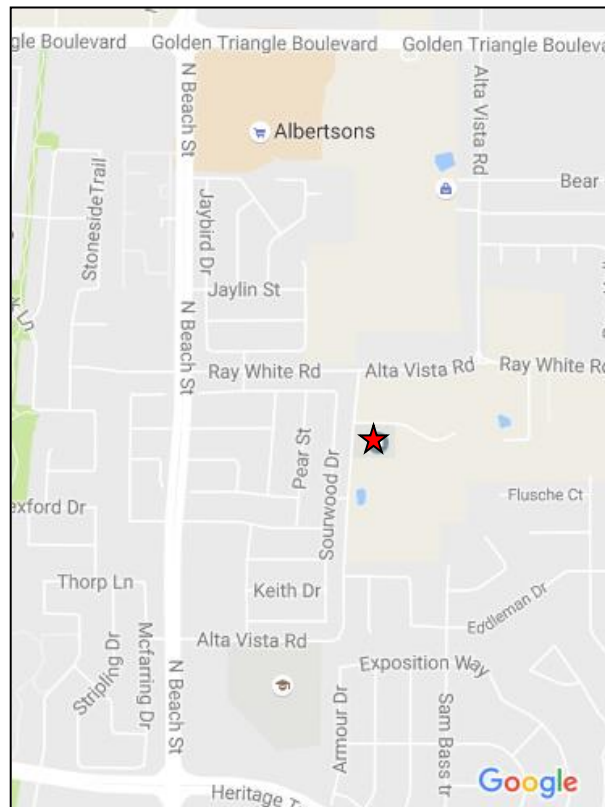

### Driving Directions\*

*\*Education in Action recommends that you plan your route prior to departing for drop-off.*

#### From Fort Worth

Take I-35W North and exit Heritage Trace Parkway. Turn right onto Heritage Trace Parkway. Turn left onto Beach Street. Turn right onto Alta Vista Road and continue to follow Alta Vista Road as it makes a sharp curve to the left. The North Texas Leadership Academy will be on the right side of the road.

#### From Dallas

Take I-35E North/US 77 North toward Denton. Keep left to take TX-183 West toward TX-114/Irving/DFW Airport. Keep right to take TX-114 West toward Grapevine. After passing through Southlake and going through the light in Trophy Club, bear left onto TX-170 West. At the light, turn left onto US-377/Denton Hwy. After about 4 miles and at the light, turn right on Keller Parkway/FM 1709/Golden Triangle Blvd. Turn at the first left onto Alta Vista Road. Turn right at the intersection onto Alta Vista Road/Ray White Road, and then turn left to stay on Alta Vista Road. The North Texas Leadership Academy will be on the left side of the road.