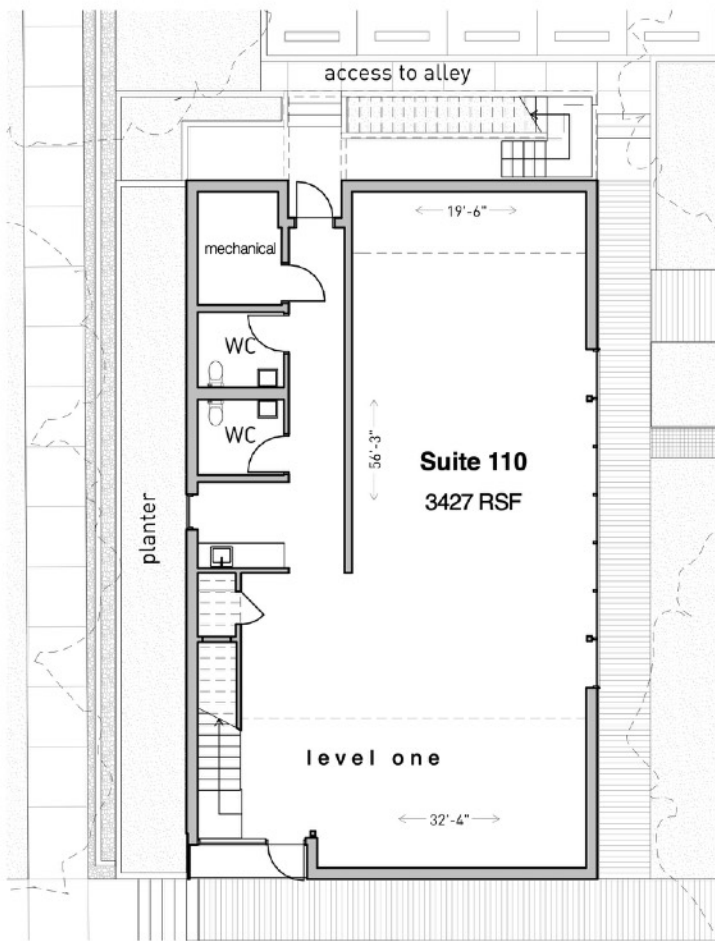

# 1224 East 12 - Floor Plan [Suite 110]

E 12th Street

All information contained herein is deemed reliable but not guaranteed. Plans are not drawn to scale. For reference only.

Roland Galang | 512 791.1584 | roland@skoutaustin.com