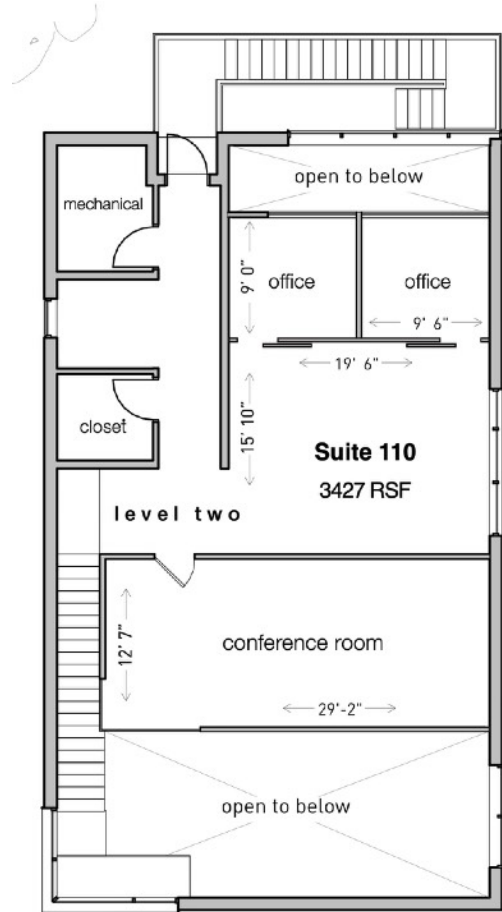

# 1224 East 12 - Floor Plan [Suite 110]

E 12th Street

All information contained herein is deemed reliable but not guaranteed. Plans are not drawn to scale. For reference only.

Roland Galang | 512 791.1584 | roland@skoutaustin.com