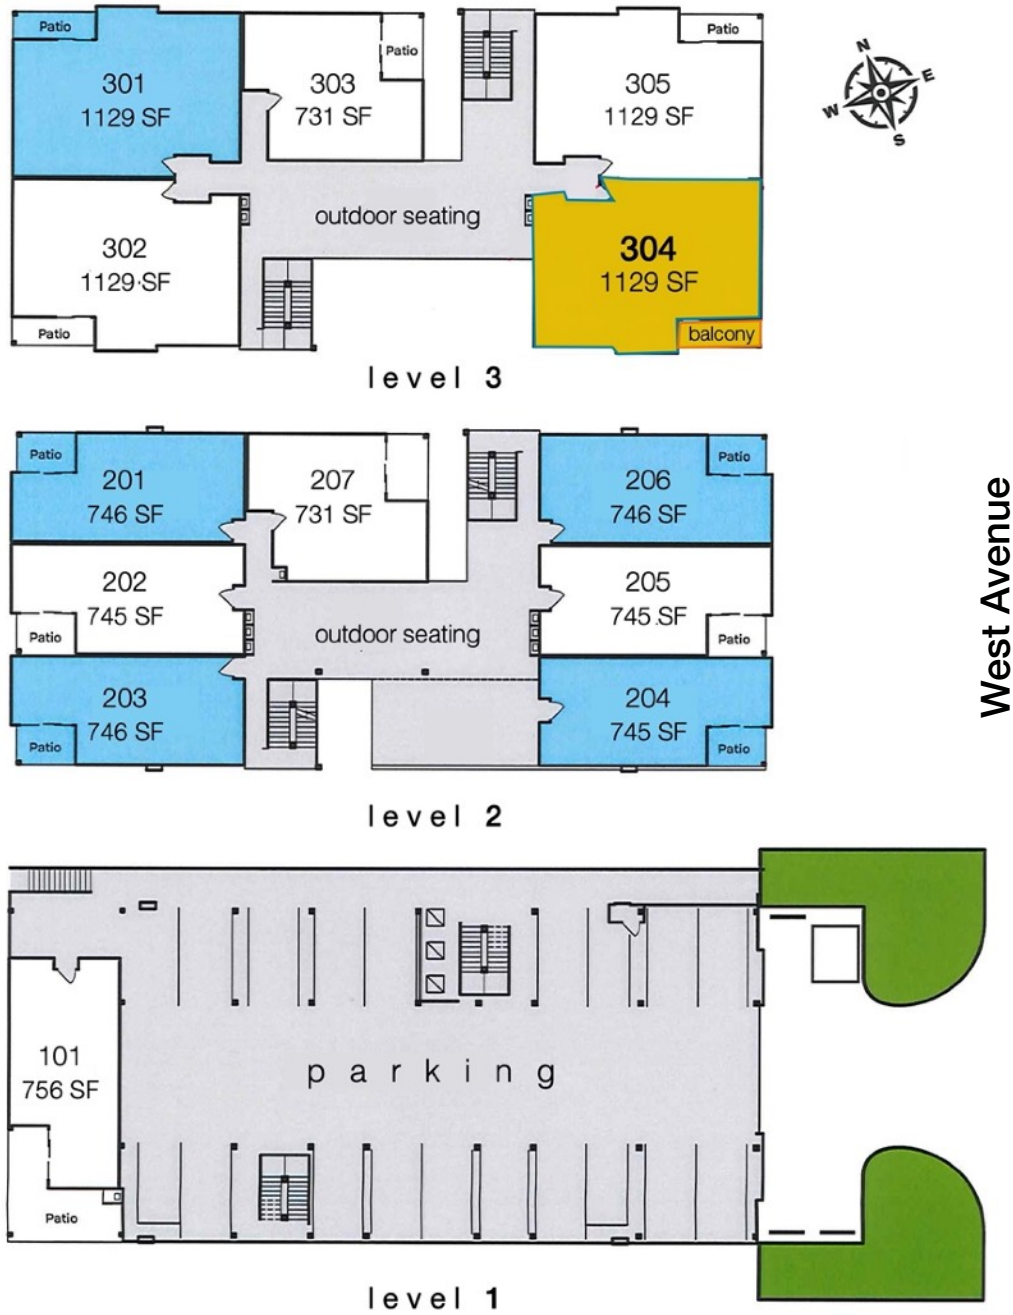

# 1306 West Avenue - Site Map

All information contained herein is deemed reliable but not guaranteed. Plans are not drawn to scale. For reference only.

Roland Galang | 512 791.1584 | roland@skoutaustin.com