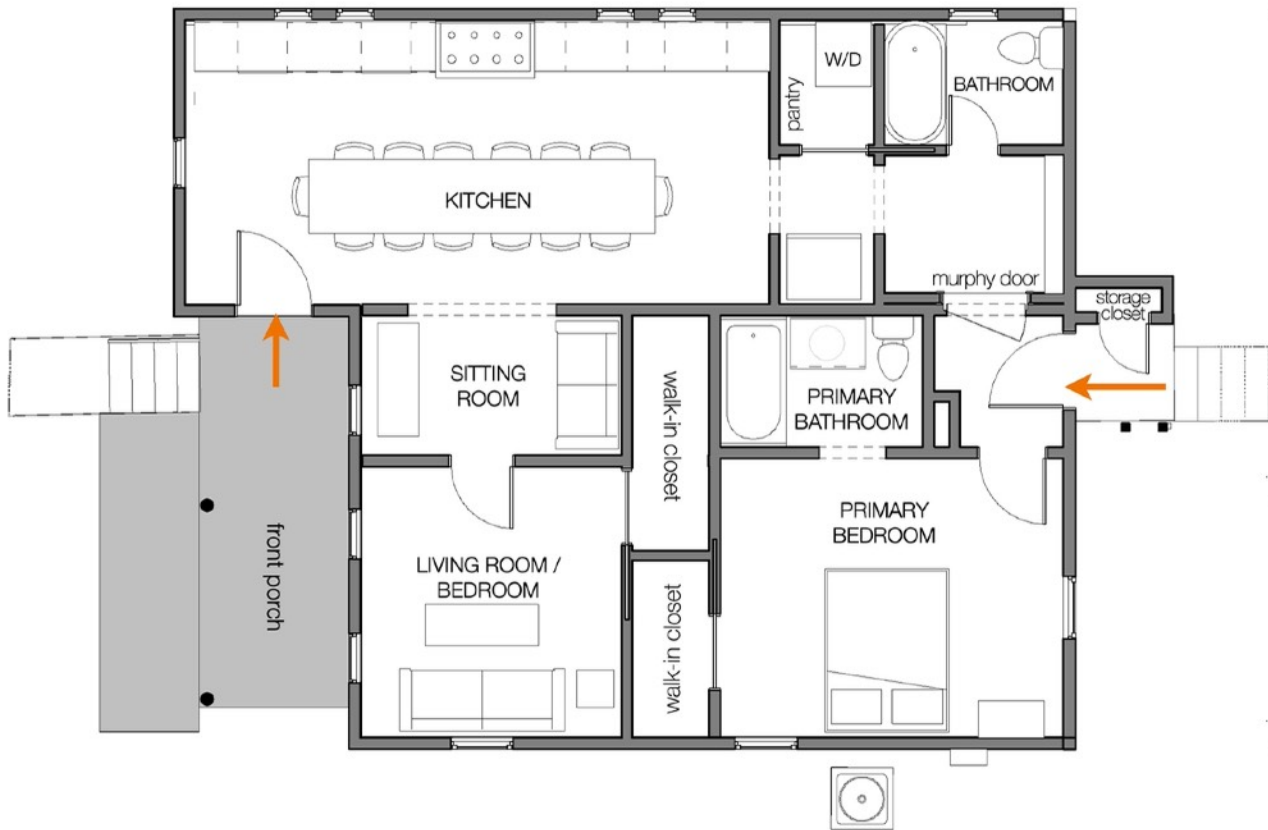

303 Navasota - Floor Plan

All information contained herein is deemed reliable but not guaranteed. Plans are not drawn to scale. For reference only.

Roland Galang | 512 791.1584 | roland@skoutaustin.com