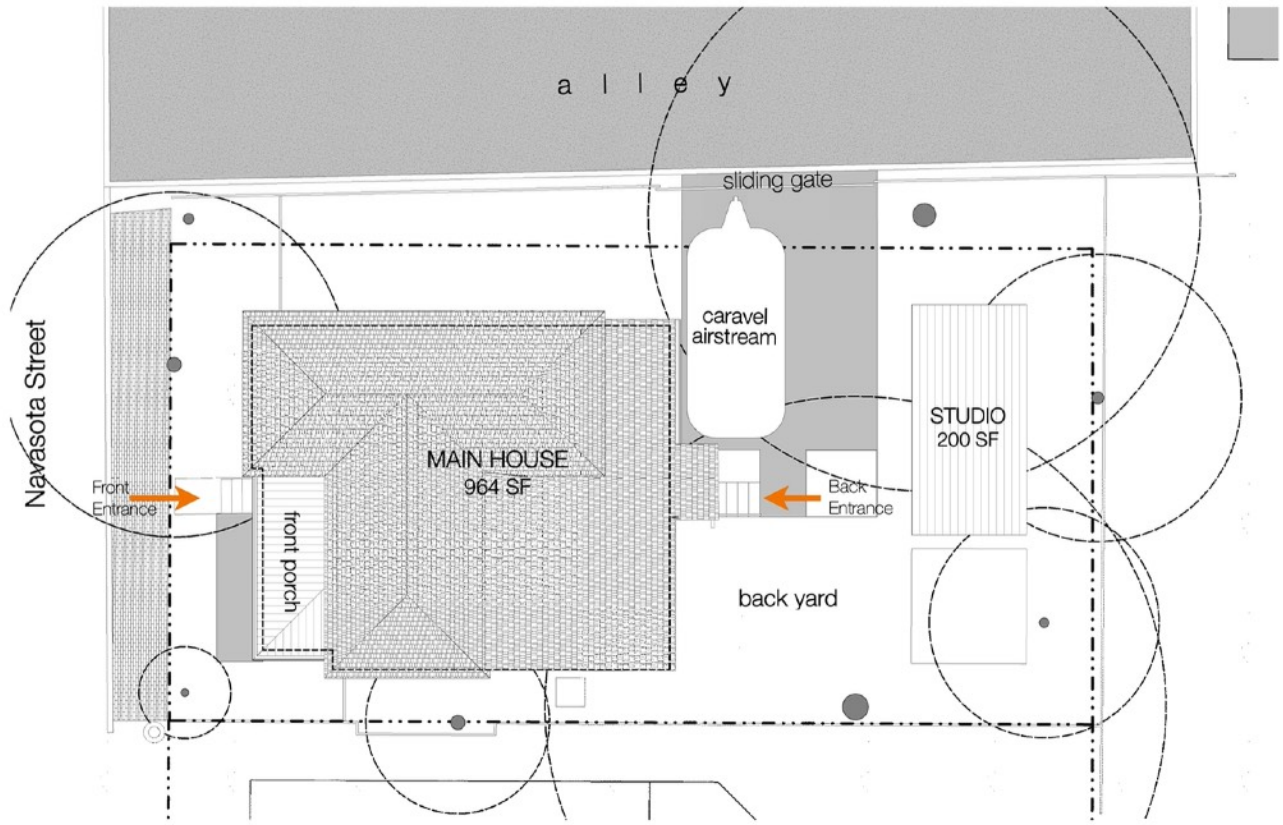

# 303 Navasota - Site Map

All information contained herein is deemed reliable but not guaranteed. Plans are not drawn to scale. For reference only.

Roland Galang | 512 791.1584 | [roland@skoutaustin.com](mailto:roland@skoutaustin.com)

# 303 Navasota - Floor Plan

All information contained herein is deemed reliable but not guaranteed. Plans are not drawn to scale. For reference only.

Roland Galang | 512 791.1584 | [roland@skoutaustin.com](mailto:roland@skoutaustin.com)