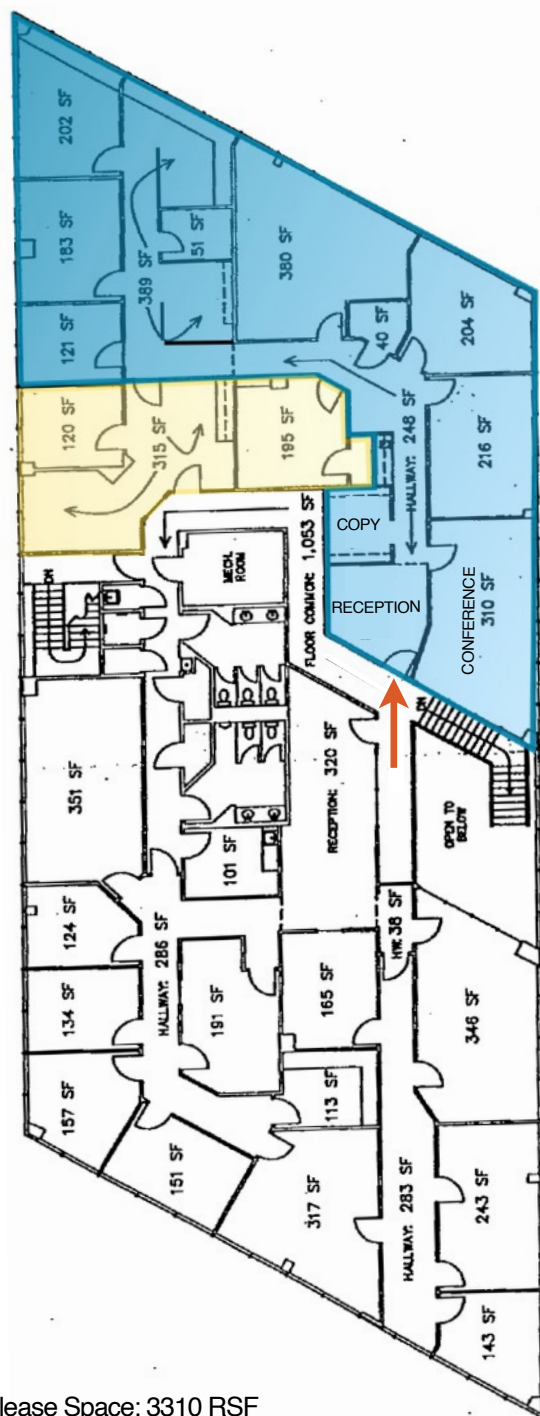

Westlake Oaks Floor Plan - Suite M200

- Primary Sublease Space: 3310 RSF
- Optional Sublease Space: 535 RSF

note: individual office dimensions listed are useable square feet

All information contained herein is deemed reliable but not guaranteed. Plans are not drawn to scale. Dimensions for reference only.