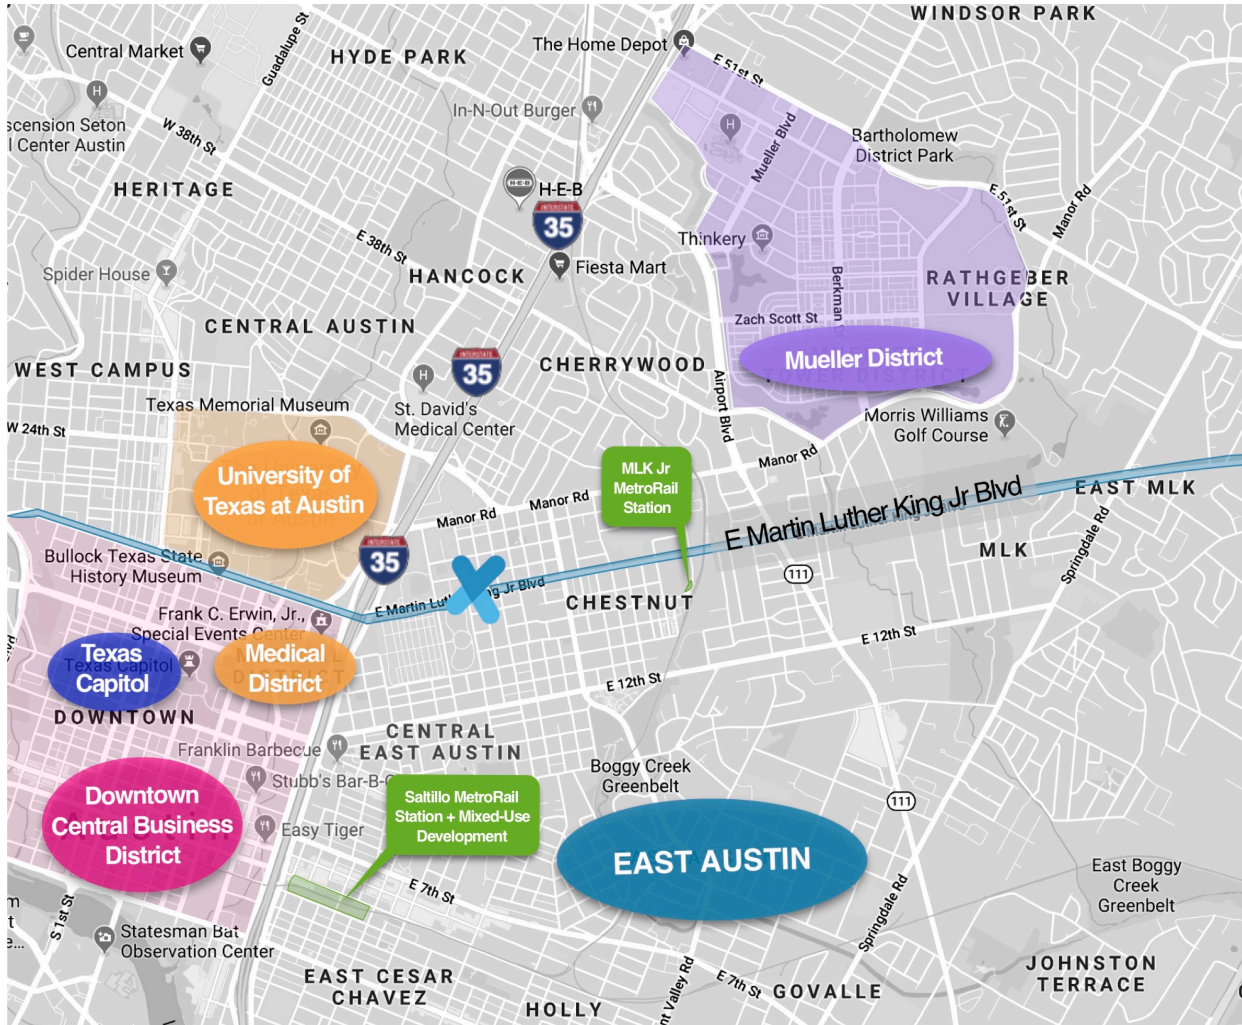

# Magnolia - Neighborhood

## Dining & Cafe

- Cafe Corazon
- La Plancha
- Fabrik
- Sour Duck
- Bennu Coffee
- Austin Daily Press
- JuiceLand
- Sam's BBQ
- Salty Sow
- El Chile Cantina
- El Chilito
- Hoover's Cooking
- Mi Madre's
- Dai Due
- Cuantos Tacos @ Arbor Food Park

## Entertainment

- The Wheel
- Haymaker
- Butterfly Bar @ The Vortex

## Other

- UFCU Disch-Falk Field
- Moody Center
- Bullock TX State Museum
- Blanton Museum of Art
- Texas State Capitol
- Waterloo Park
- UT Dell Medical Center
- Dell Children's Medical Center
- Mueller Town Center