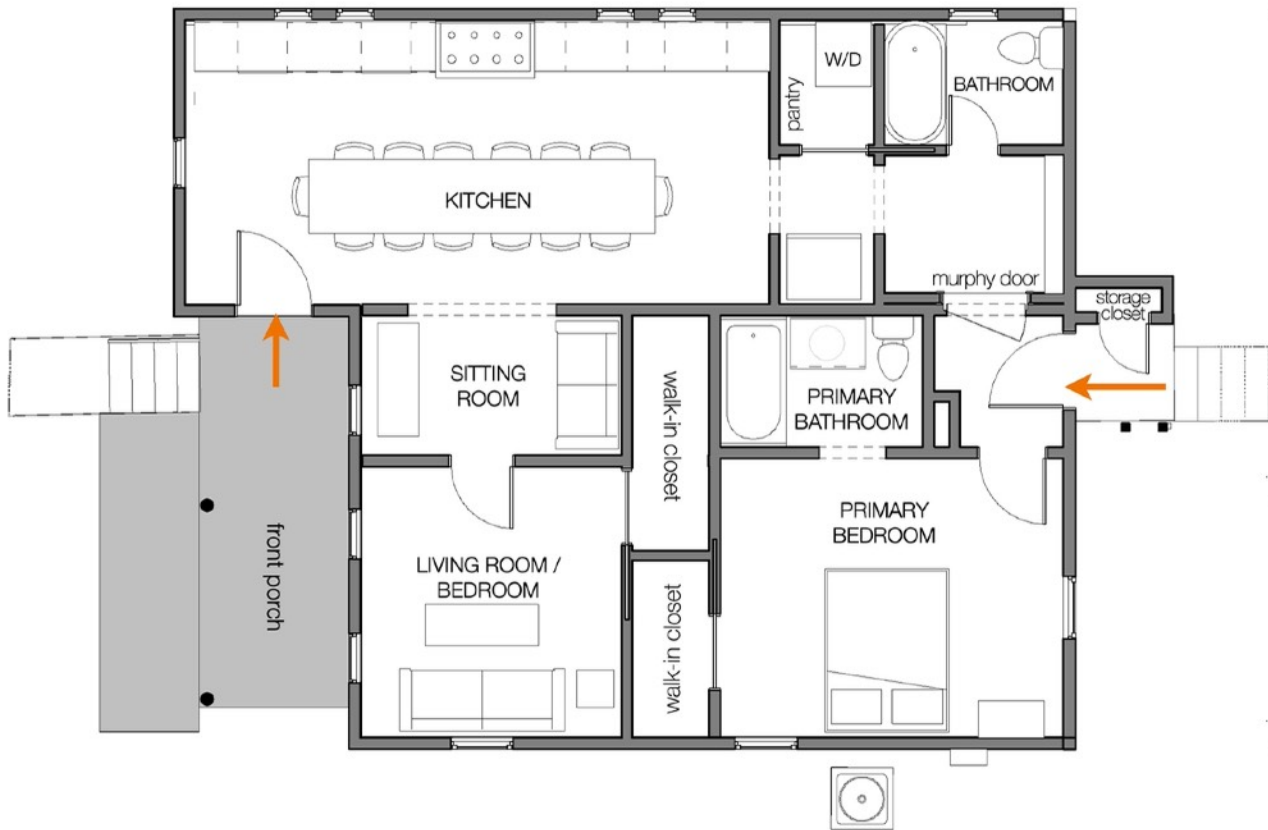

303 Navasota - Site Map

All information contained herein is deemed reliable but not guaranteed. Plans are not drawn to scale. For reference only.

Roland Galang | 512 791.1584 | roland@skoutaustin.com

303 Navasota - Floor Plan