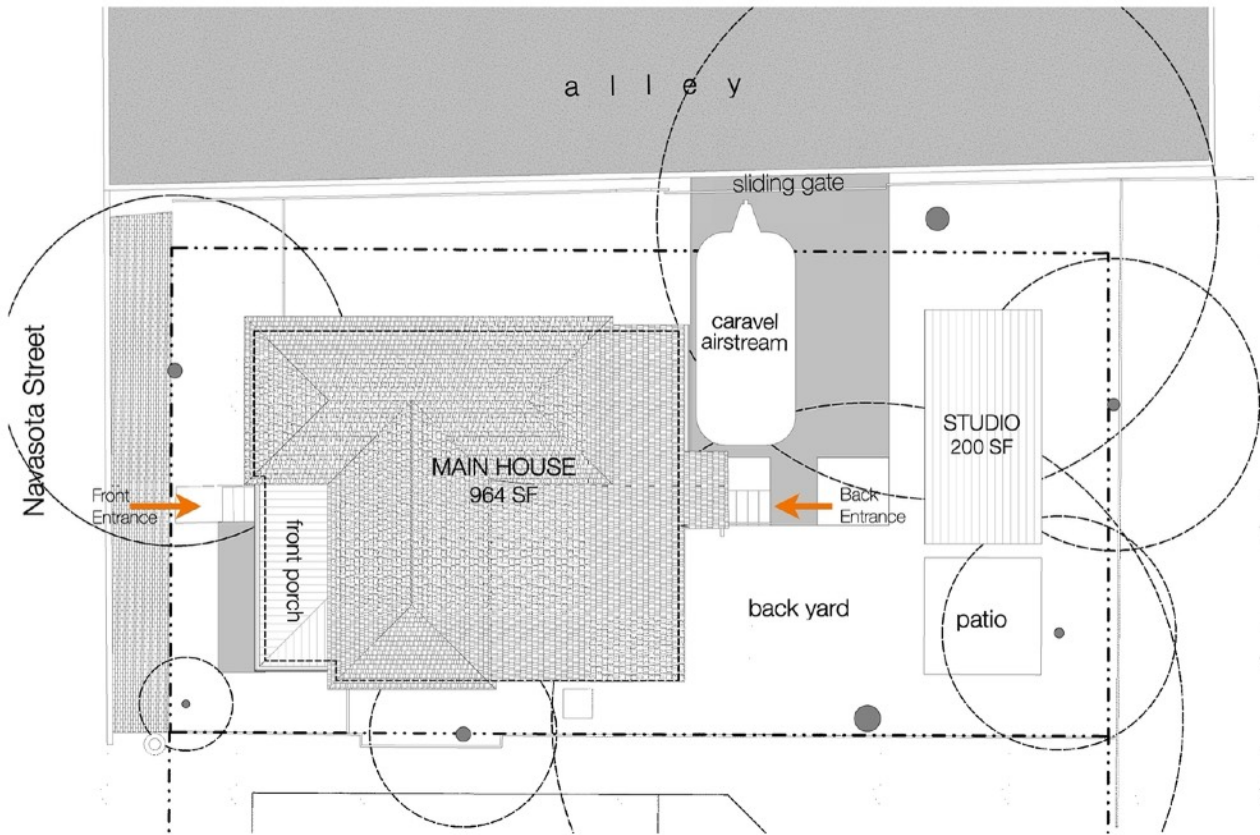

303 Navasota - Site Map

All information contained herein is deemed reliable but not guaranteed. Plans are not drawn to scale. For reference only.

Roland Galang | 512 791.1584 | roland@skoutaustin.com

303 Navasota - Floor Plan