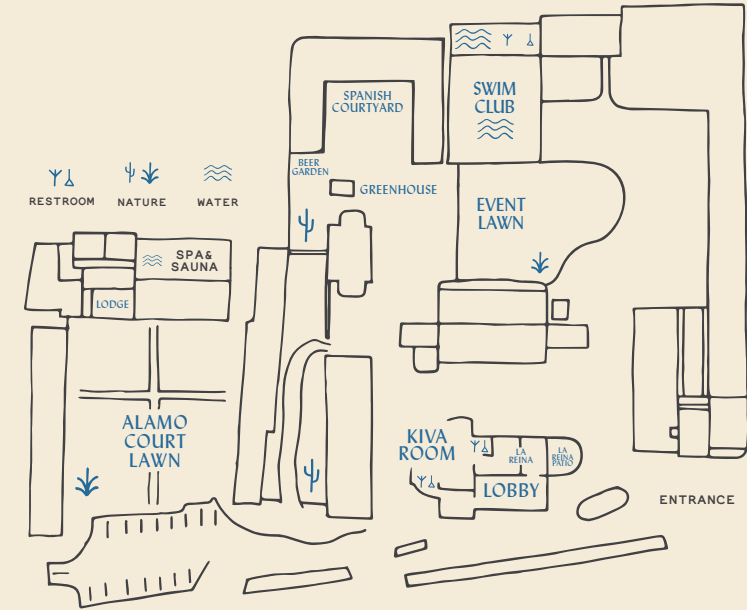

LA REINA

The heart of el rey, la reina is our beautiful new mezcal and tequila focused bar complete with an outdoor patio, perfect for a reception.

LOBBY

The largest interior space features iconic adobe style architecture, modern furniture and a curated assortment of artwork to create an unforgettable backdrop for wedding photos.

SPANISH COURTYARD

A quiet, tucked away space that can be combined with the surrounding rooms creating the ultimate private wedding experience.

GREENHOUSE & BEER GARDEN

A relaxed indoor/outdoor venue that is ideal for casual wedding receptions, gatherings, rehearsals.

KIVA ROOM

This small but intimate space has a private entrance and features traditional adobe style, complete with a working kiva.

Event Space	Sq Ft	Reception	Banquet
La Reina Full Buyout	1200	100	75
La Reina Patios	—	25-30	10-12
Swimming Pool Deck	—	75	—
Event Lawn	2200	125	90
Alamo Court Lawn	2900	150	120
Spanish Colonial Lawn	400	30	—
Lobby	—	50	—
Kiva Room	200	—	—
The Lodge	1700	50	—
Greenhouse & Beer Garden	360	15	—