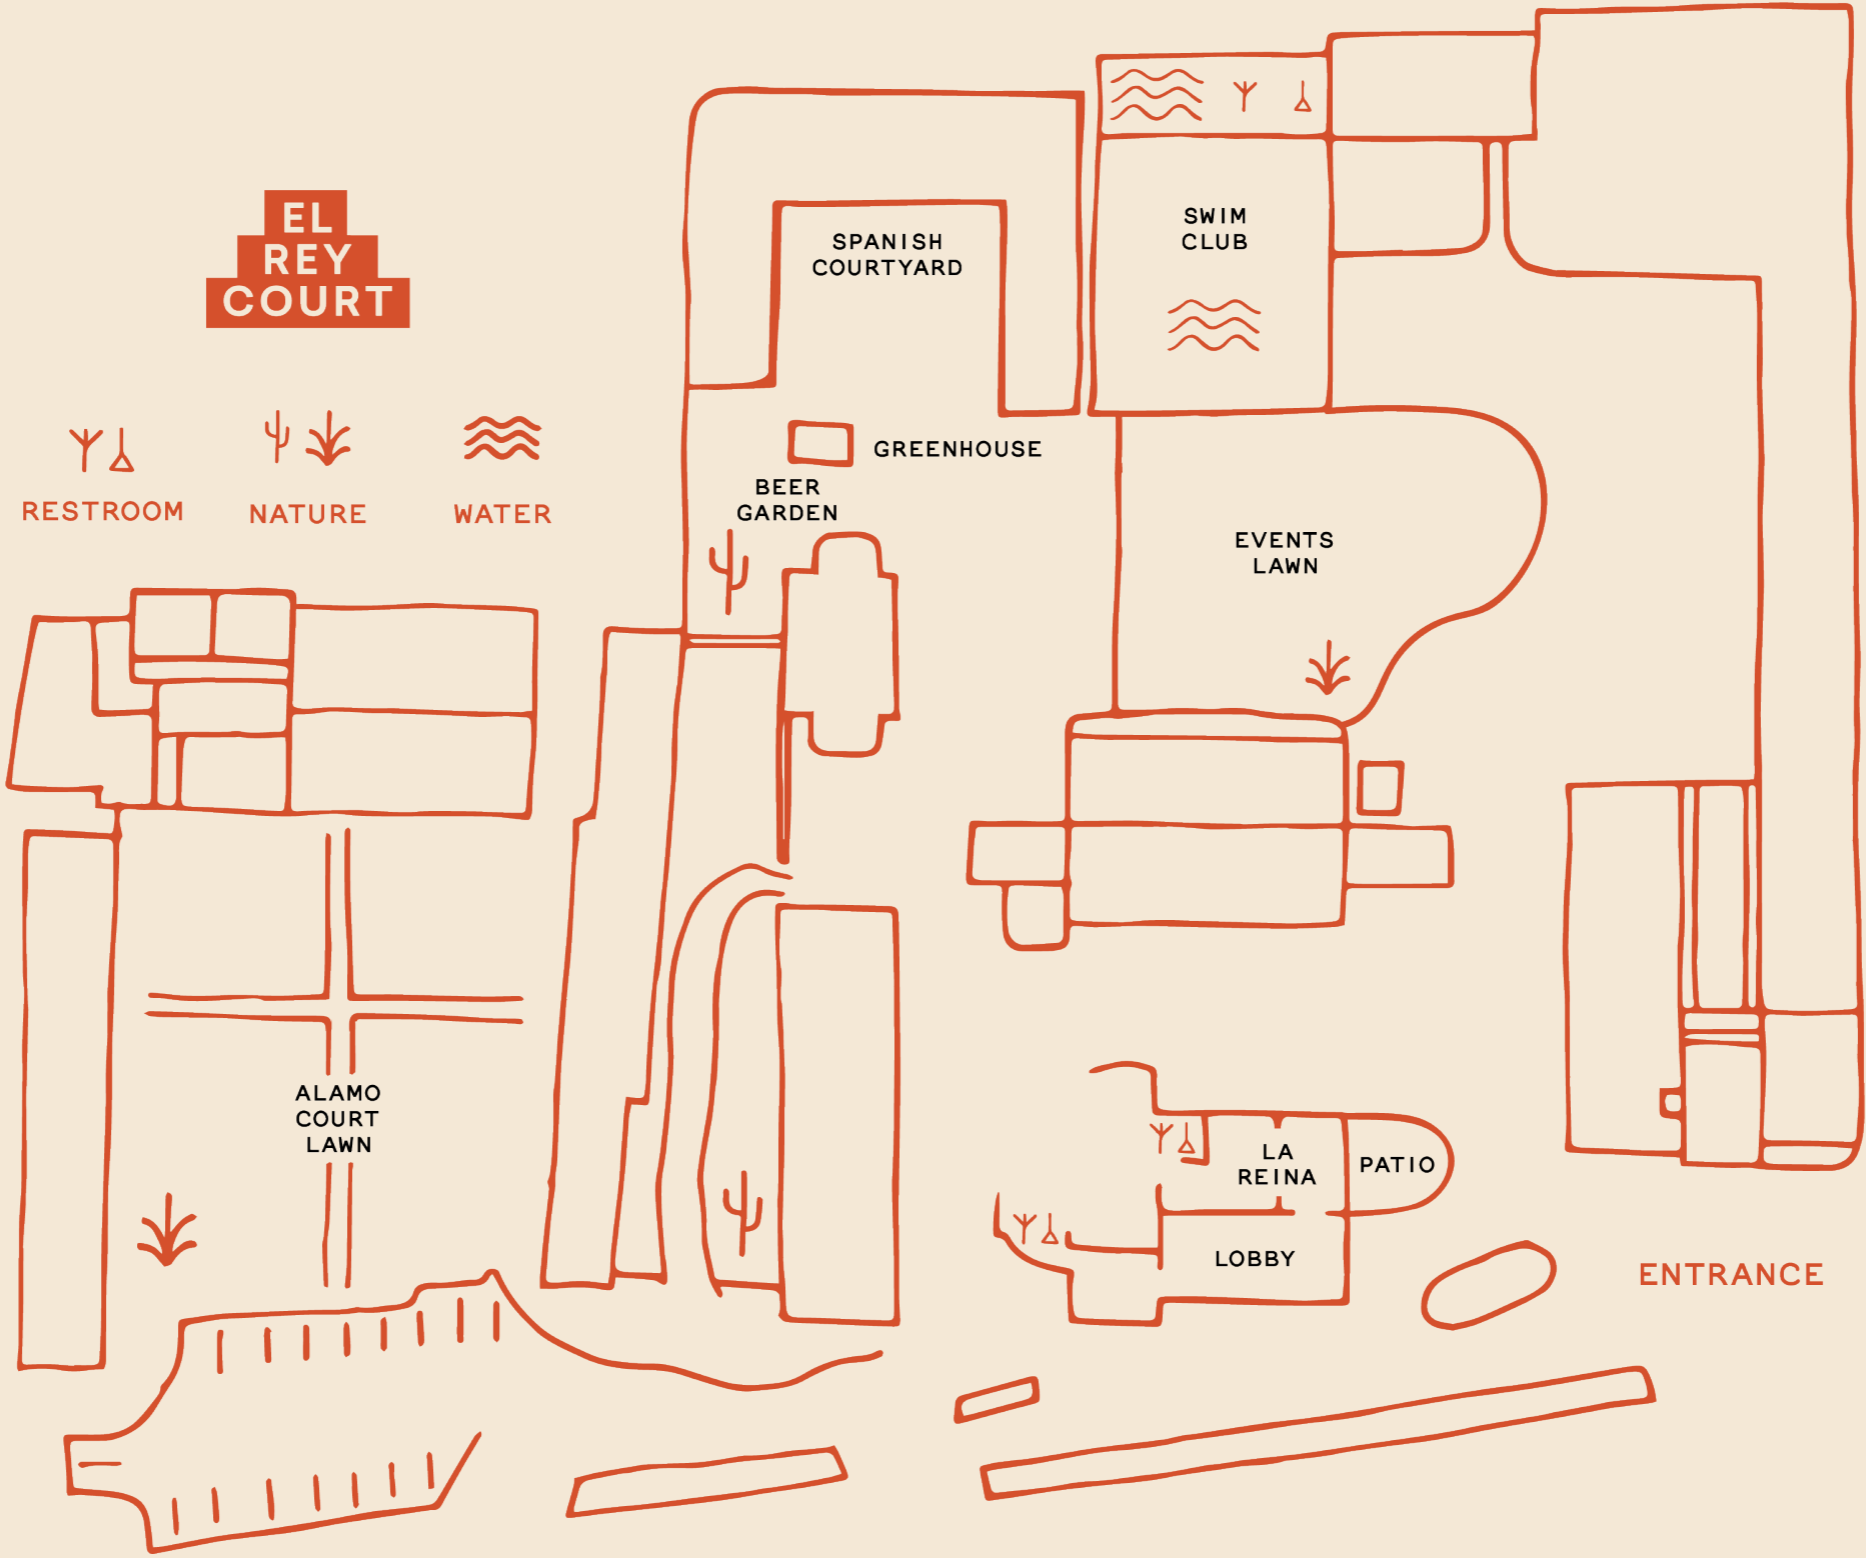

OUR SPACES

LA REINA (1200 sq ft)

The heart of El Rey, La Reina is a bright and airy mezcal + tequila bar, complete with two outdoor patios, a fireplace and lounge seating.

LOBBY

Our largest interior space features regional adobe-style architecture, modern furnishings, a fireplace and curated artwork, providing a warm + comfortable backdrop for your special day.

SPANISH COURTYARD (400 sq ft)

An intimate and dreamy space, featuring a spiral staircase, vine-covered adobe and open balconies. Book your guests in the surrounding rooms for the ultimate private wedding experience.

GREENHOUSE (360 sq ft) + BEER GARDEN

A stunning indoor + outdoor option, featuring a romantic greenhouse, tree-shaded beer garden and option to add fire pits on chilly nights.

EVENT LAWN (2200 sq ft)

An open-air grass courtyard surrounded by trees, with string lighting, space for a tent and flexible configuration options.

ALAMO COURT LAWN

A garden-like courtyard partially enclosed by the surrounding 20 rooms with features including a central fountain, rose beds and ample parking.

SWIM CLUB

A tree-lined, heated outdoor pool with ample deck space and a bar provide a fun atmosphere for your welcome/after party, bachelor/bachelorette party or reception.

EVENT SPACE	BANQUET OCCUPANCY	RECEPTION OCCUPANCY
La Reina Full Buyout	30	75
La Reina Patios	X	25
Lobby	25	50
Spanish Courtyard	20	50
Greenhouse	12	10-15
Beer Garden	25	40
Event Lawn	90	125
Event Lawn + Adjacent Tent Space	150	200
Swim Club Pool Deck	40	75
Alamo Court Lawn	50	100

Banquet Occupancy: Formal Seated

Reception Occupancy: Standing Cocktail Style

PROPERTY MAP