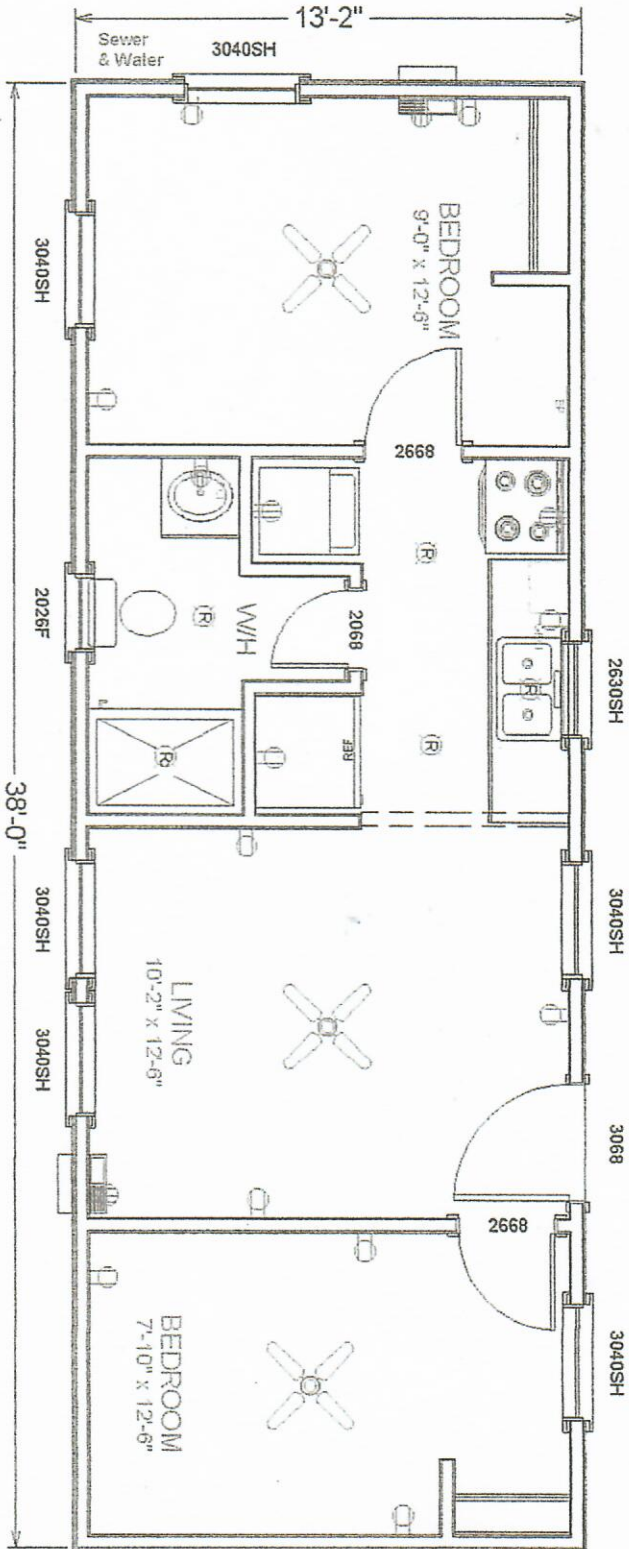

OF LAMPASAS
 6148 E HWY. 190
 Lampasas, TX 76550
 Toll Free 1-877-734-5358
 David Carlie - owner
 www.Lampasas.LelandsBarns.com

FLOOR PLAN

BEDS 2 **BATHS** 1 **SQUARE FEET** 532 **CEILING HEIGHT** 11'

Like all Leland's Cabins, we are committed to providing quality products and customer experience. All specifications included here are subject to modification, substitution or removal without further notice. Please check with us or your local sales office to ensure these features represent our current offerings.