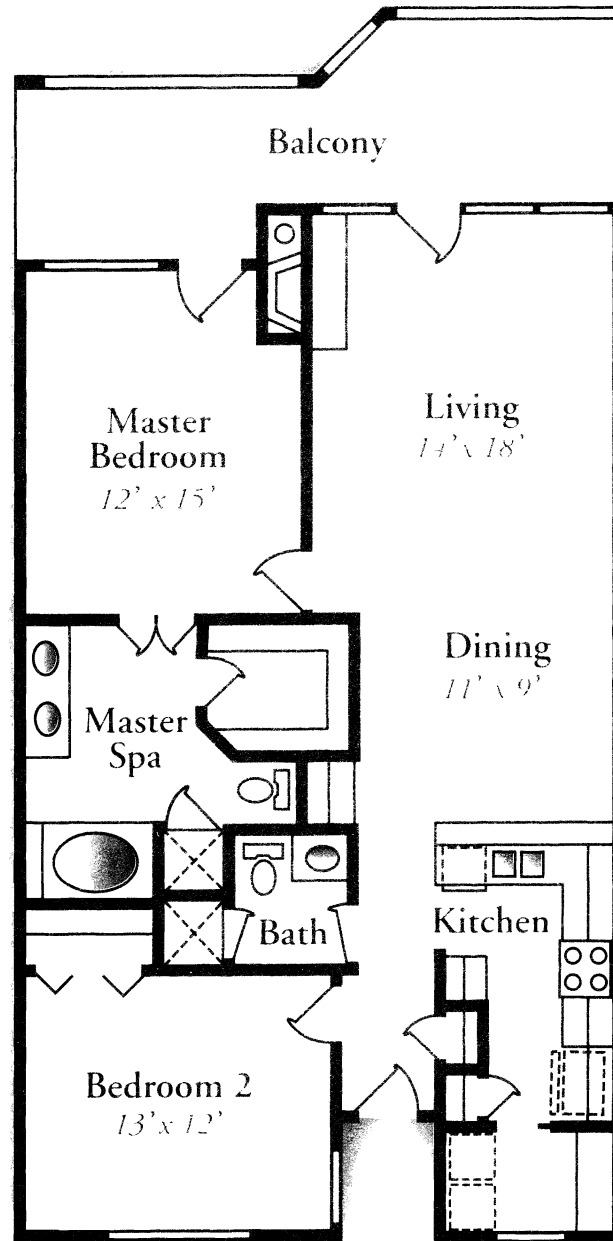

THE ISLAND ON LAKE TRAVIS

THE MONACO | FLOOR PLAN

1,188 Living Square Feet + 210 Balcony Square Feet =

1,398 Total Square Feet

2 Bedroom, 2 Bath, with Balcony

Floor plan is an artist rendering. Size and details may and do vary.
Square footage = approximate living area