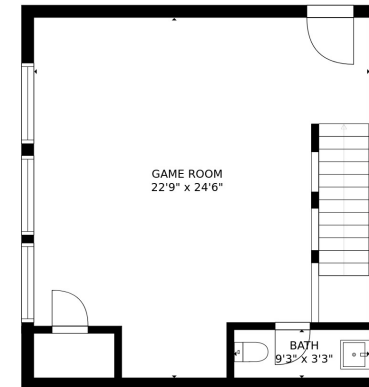

FLOOR 1

FLOOR 2

Estimated areas

GLA FLOOR 1: 3686 sq. ft, excluded 804 sq. ft
 GLA FLOOR 2: 641 sq. ft, excluded 0 sq. ft
 Total GLA 4327 sq. ft, total scanned area 5131 sq. ft

SIZES AND DIMENSIONS ARE APPROXIMATE, ACTUAL MAY VARY.