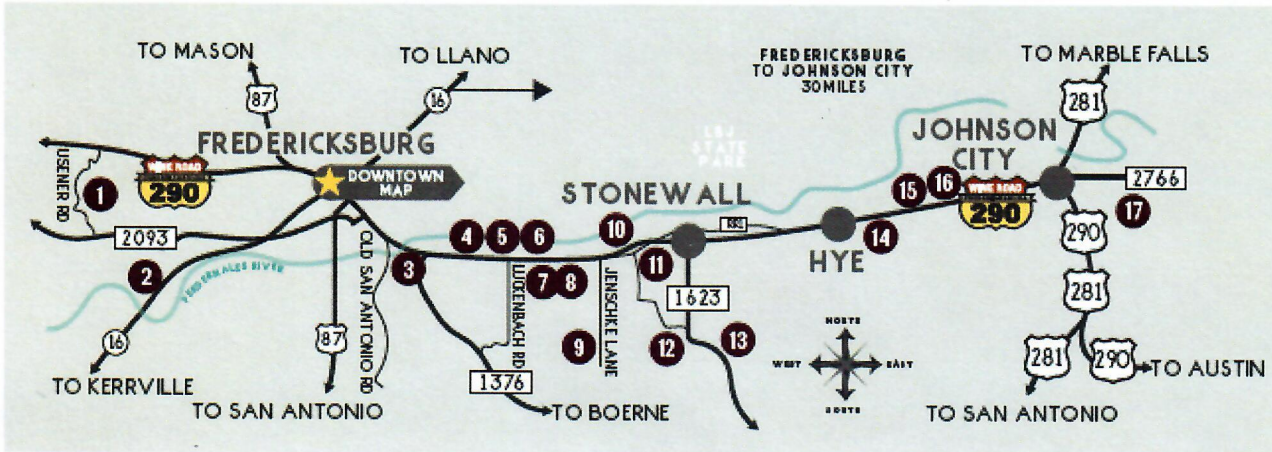

HIGHWAY 290 WINERIES

1 (830) 990-0000 (2675)
chisholmtrailwinery.com

2 (830) 391-8510
1851vineyards.com

3 (830) 992-3323
texasheritagevineyard.com

4 (830) 997-4466
fiestawinery.com

5 (830) 990-4653
messinahof.com