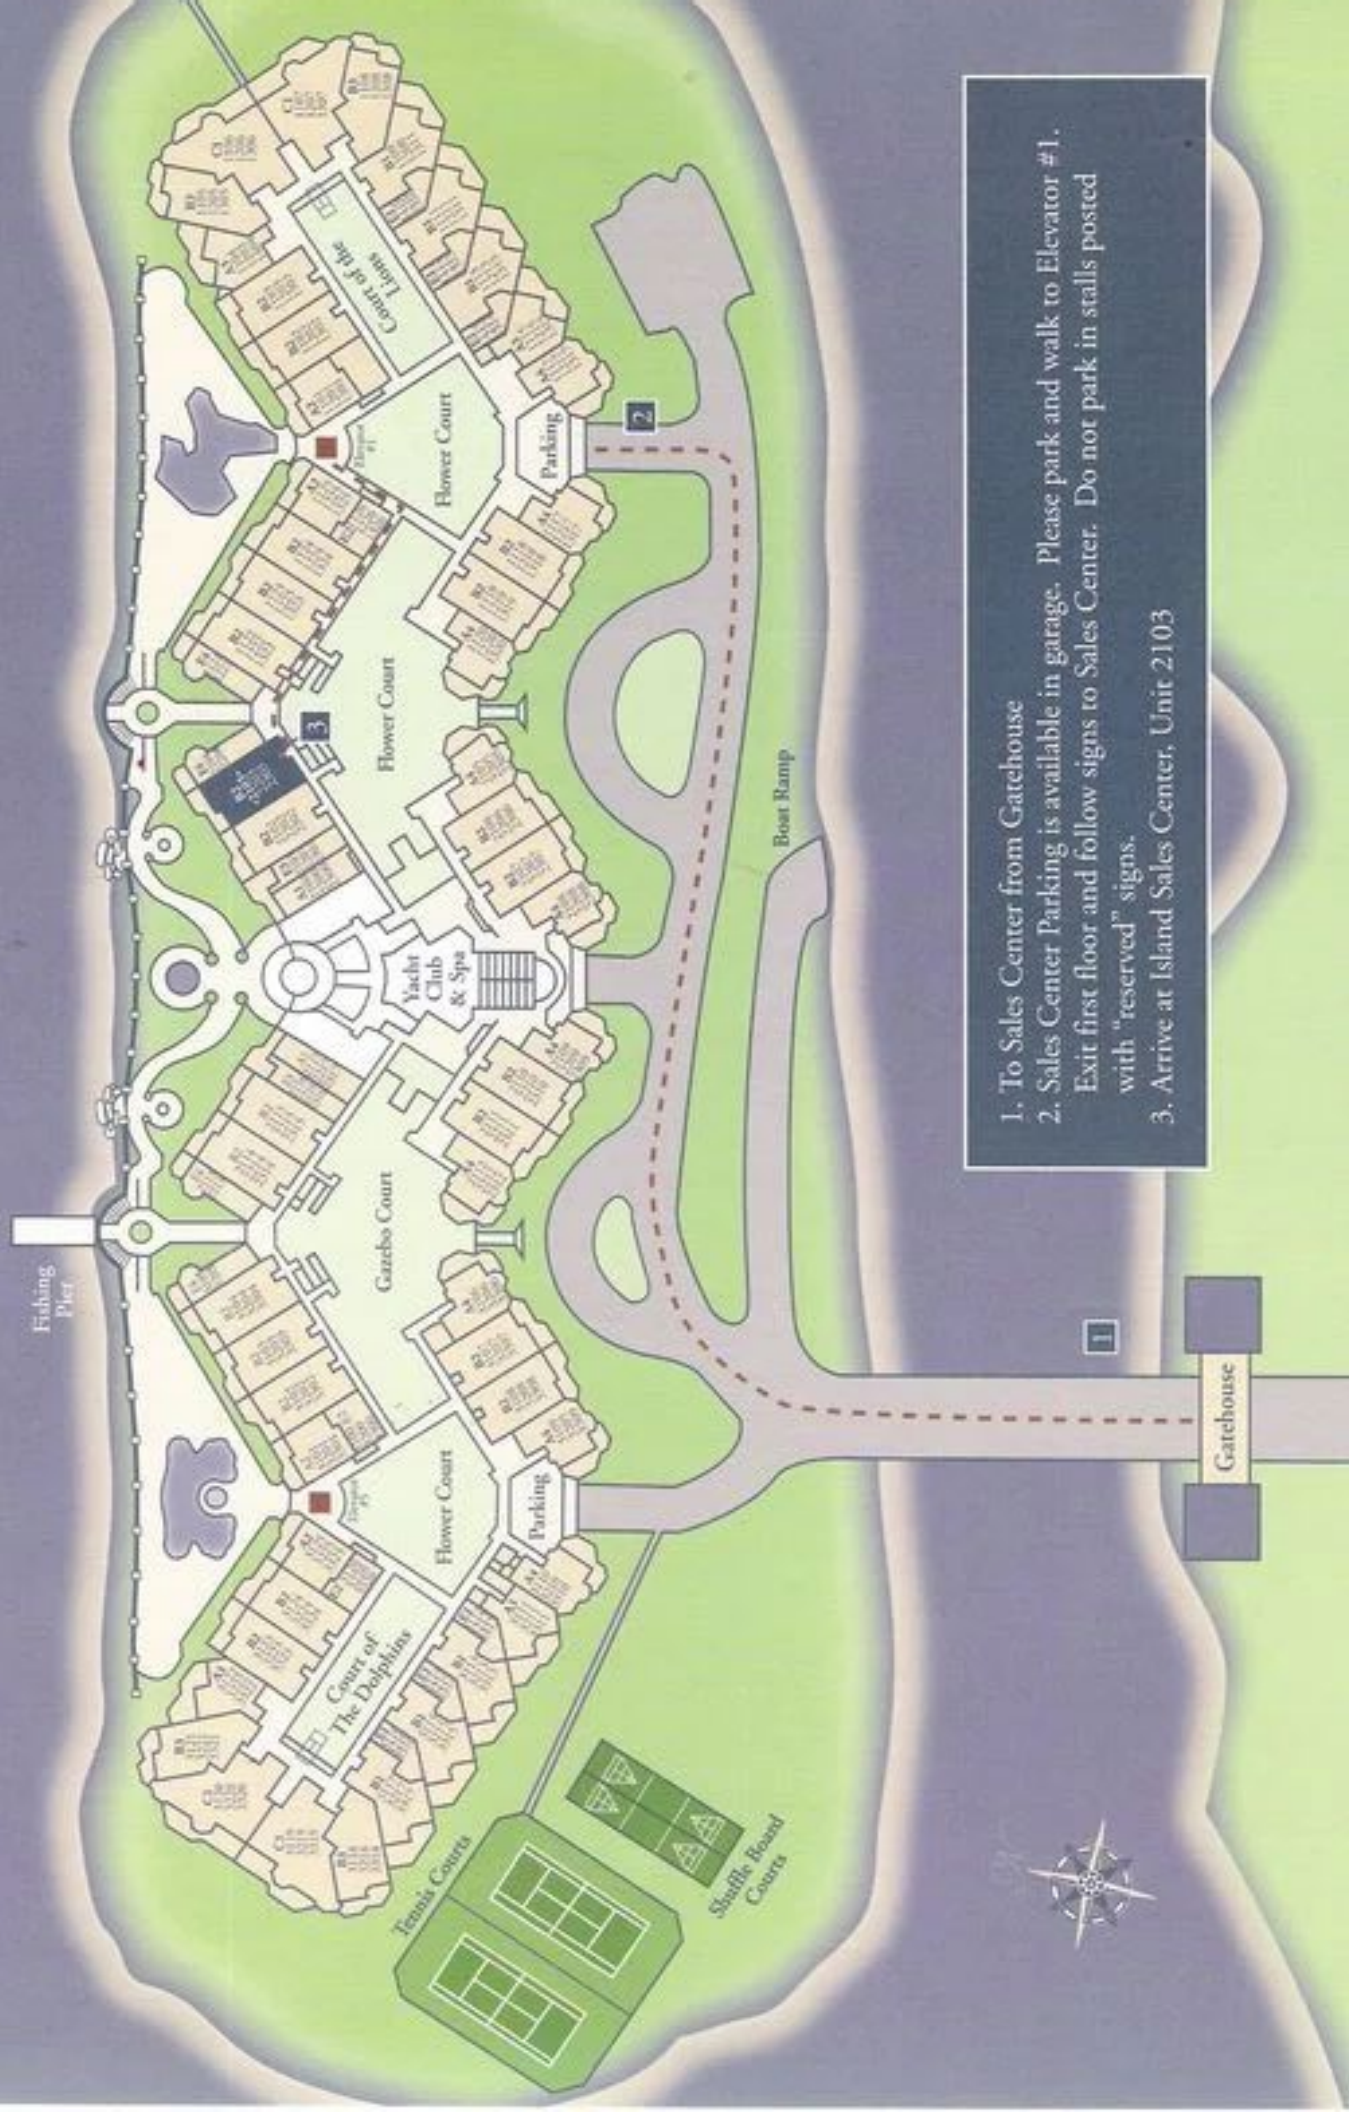

# WELCOME TO THE ISLAND ON LAKE TRAVIS

Please use this site map to assist your walking tour of our Island resort.

1. To Sales Center from Gatehouse

2. Sales Center Parking is available in garage. Please park and walk to Elevator #1. Exit first floor and follow signs to Sales Center. Do not park in stalls posted with "reserved" signs.

3. Arrive at Island Sales Center, Unit 2103