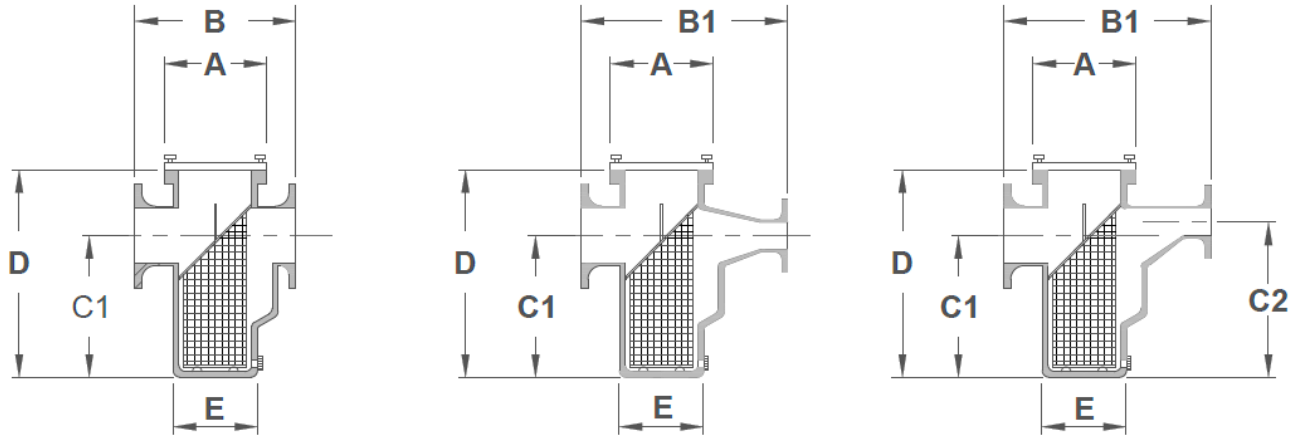

FO SERIES REDUCING STRAINER SIZE & DIMENSION TABLE

STANDARD REDUCER

CONCENTRIC REDUCER

ECCENTRIC REDUCER

Inlet Diameter	Outlet Diameter	A	B	B1	C1	C2	D	E
4"	3"	9-1/4"	16-5/8"	20-5/8"	12"	12-1/2"	21-1/2"	7-1/4"
4"	2-1/2"	9-1/4"	16-5/8"	20-5/8"	12"	12-3/4"	21-1/2"	7-1/4"
4"	2"	9-1/4"	16-5/8"	20-5/8"	12"	13"	21-1/2"	7-1/4"
6"	5"	11-1/4"	17-5/8"	22-5/8"	15-1/2"	16"	25-1/4"	9-1/4"
6"	4"	11-1/4"	17-5/8"	22-5/8"	15-1/2"	16-1/2"	25-1/4"	9-1/4"
6"	3"	11-1/4"	NA	22-5/8"	15-1/2"	17"	25-1/4"	9-1/4"
6"	2-1/2"	11-1/4"	NA	22-5/8"	15-1/2"	17-1/4"	25-1/4"	9-1/4"
8"	6"	13-1/4"	23-1/2"	31"	17-1/2"	18-1/2"	30-1/4"	11-1/4"
8"	5"	13-1/4"	23-1/2"	31"	17-1/2"	19"	30-1/4"	11-1/4"
8"	4"	13-1/4"	NA	31"	17-1/2"	19-1/2"	30-1/4"	11-1/4"
8"	3"	13-1/4"	NA	31"	17-1/2"	20"	30-1/4"	11-1/4"

FO SERIES REDUCING STRAINER SIZE & DIMENSION TABLE

10"	8"	15-1/4"	28-3/4"	38-3/4"	21-1/2"	22-1/2"	34-3/4"	13-1/2"
10"	6"	15-1/4"	NA	38-3/4"	21-1/2"	23-1/2"	34-3/4"	13-1/2"
10"	5"	15-1/4"	NA	38-3/4"	21-1/2"	24"	34-3/4"	13-1/2"
10"	4"	15-1/4"	NA	38-3/4"	21-1/2"	24-1/2"	34-3/4"	13-1/2"
12"	10"	17-1/4"	31-1/2"	41-1/2"	23"	24"	37-1/2"	15-3/4"
12"	8"	17-1/4"	NA	41-1/2"	23"	25"	37-1/2"	15-3/4"
12"	6"	17-1/4"	NA	41-1/2"	23"	26"	37-1/2"	15-3/4"
12"	5"	17-1/4"	NA	41-1/2"	23"	26-1/2"	37-1/2"	15-3/4"
14"	12"	23-1/4"	42	52"	31"	32"	48"	21-3/4"
14"	10"	23-1/4"	NA	52"	31"	33"	48"	21-3/4"
14"	8"	23-1/4"	NA	52"	31"	34"	48"	21-3/4"
14"	6"	23-1/4"	NA	52"	31"	35"	48"	21-3/4"
16"	14"	23-1/4"	42	52"	31"	32"	48"	21-3/4"
16"	12"	23-1/4"	NA	52"	31"	33"	48"	21-3/4"
16"	10"	23-1/4"	NA	52"	31"	34"	48"	21-3/4"
16"	8"	23-1/4"	NA	52"	31"	35"	48"	21-3/4"
18"	16"	23-1/4"	42"	52"	31"	32"	48"	21-3/4"
18"	14"	23-1/4"	NA	52"	31"	33"	48"	21-3/4"
18"	12"	23-1/4"	NA	52"	31"	34"	48"	21-3/4"
18"	10"	23-1/4"	NA	52"	31"	35"	48"	21-3/4"