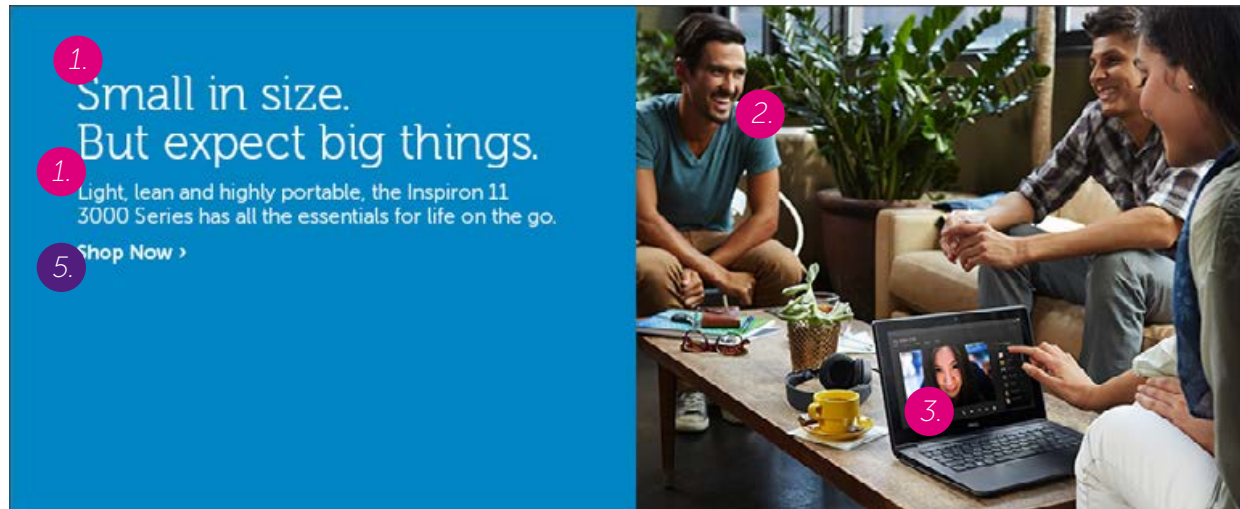

Site Banner - Lifestyle

1. Headline, subhead and body copy — Menu
2. Environmental photography — Menu
3. Screenfill — Menu
4. Partner funding requirements — Flex
5. CTA — Flex