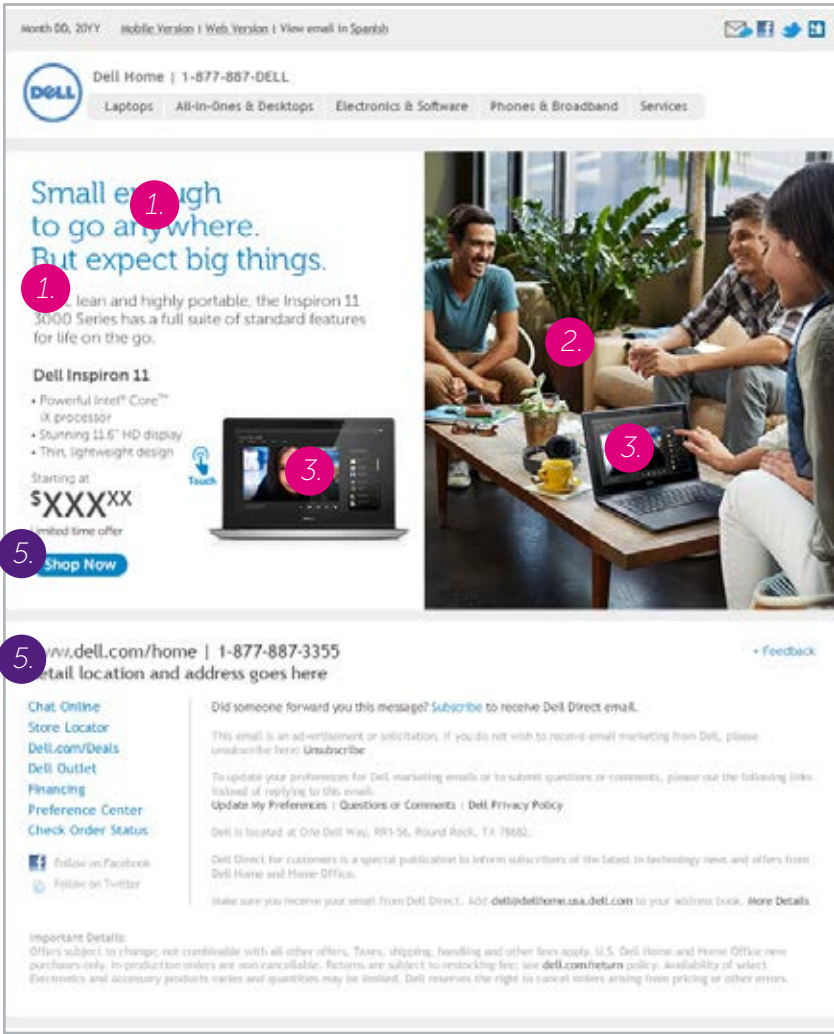

Email - Lifestyle

1. Headline, subhead and body copy – Menu
2. Environmental photography – Menu
3. Screenfill – Menu
4. Partner funding requirements – Flex
5. CTA – Flex