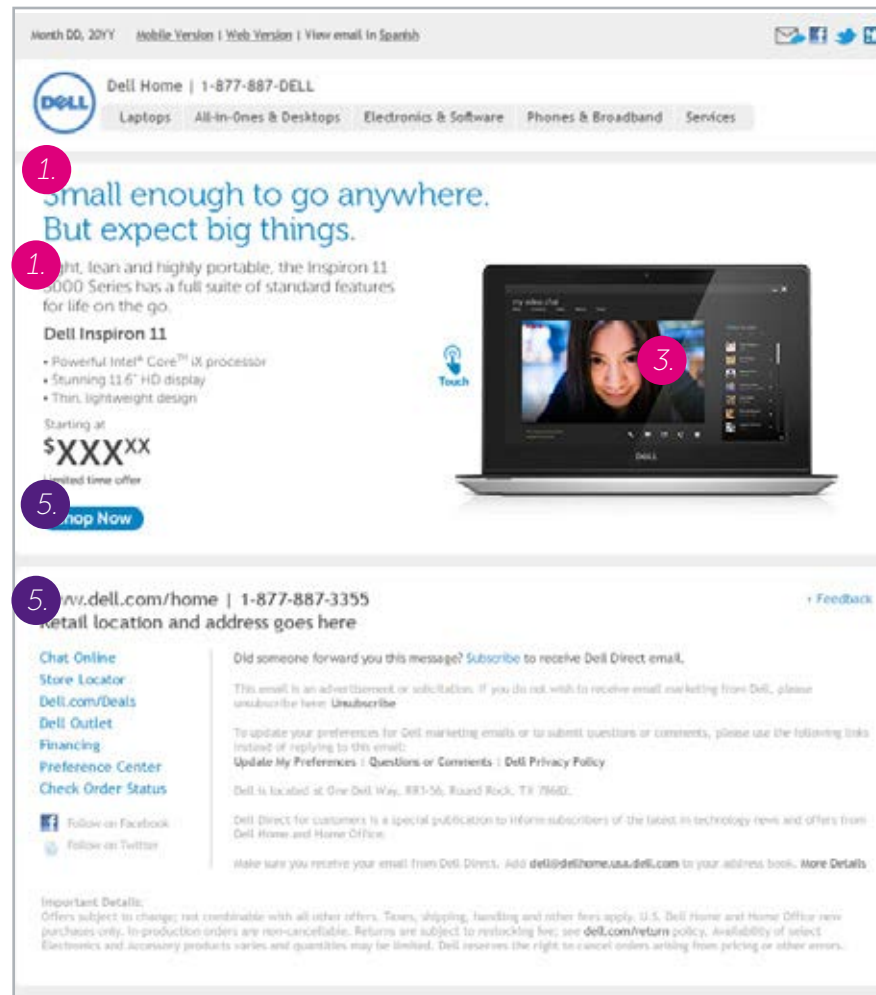

Email - Product

1. Headline, subhead and body copy — Menu
2. Product photography — Menu
3. Screenfill — Menu
4. Partner funding requirements — Flex
5. CTA — Flex