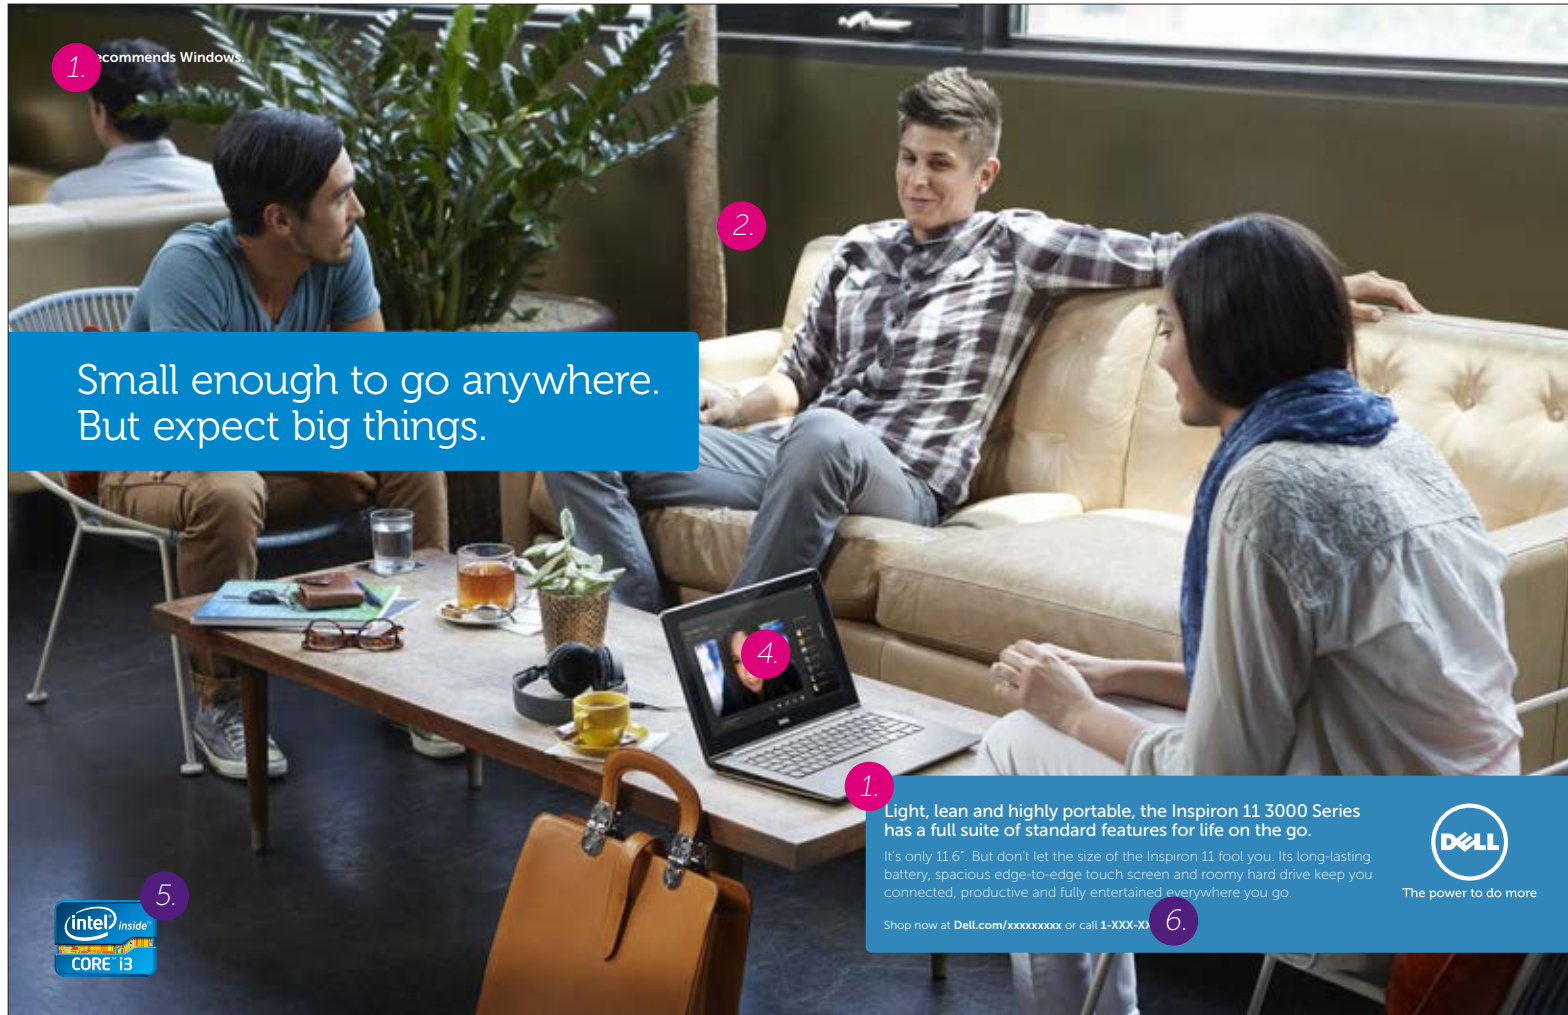

Print - Spread Lifestyle

Small enough to go anywhere.
But expect big things.

Light, lean and highly portable, the Inspiron 11 3000 Series has a full suite of standard features for life on the go. It's only 11.6". But don't let the size of the Inspiron 11 fool you. Its long-lasting battery, spacious edge-to-edge touch screen and roomy hard drive keep you connected, productive and fully entertained everywhere you go.

Shop now at Dell.com/xxxxxxx or call 1-XXX-XX

The power to do more

1. Headline, subhead and body copy — Menu
2. Environmental photography — Menu
3. Product photography — Menu
4. Screenfill — Menu
5. Partner funding requirements — Flex
6. CTA — Flex