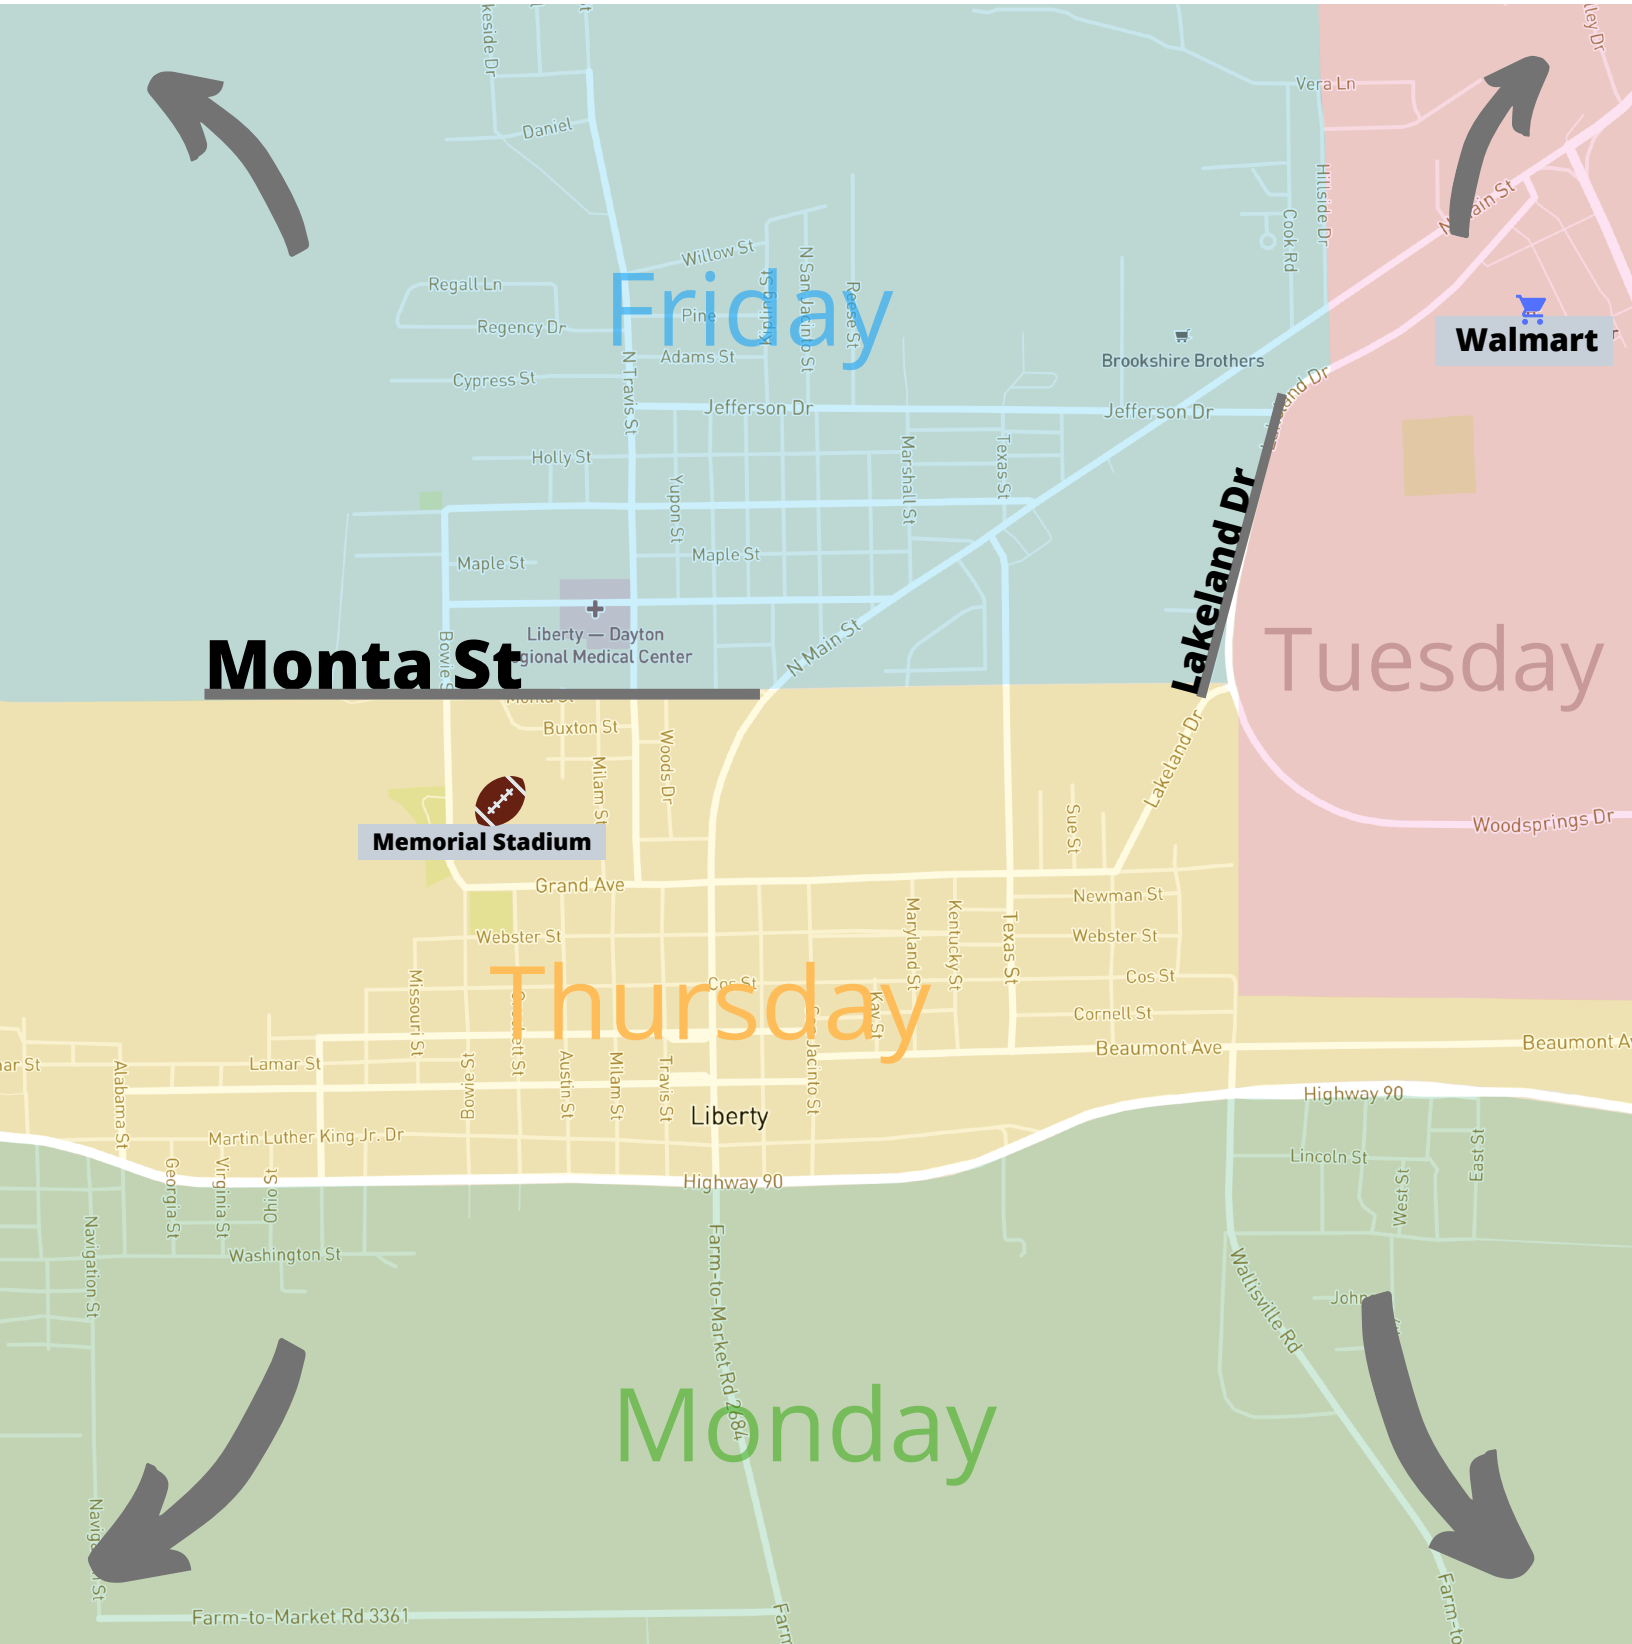

**Tuesday**

north of Beaumont St and east of Lakeland Dr/Hillcrest Dr

**Thursday**

south of Monta St and north of 90. Includes all of Beaumont St

**Friday**

north of Monta St and west of Lakeland Dr/Hillcrest Dr

**Monday**

anyone south of 90

**Monta St**

**Memorial Stadium**

**Thursday**

**Monday**

**Tuesday**

**Walmart**

**Lakeland Dr**

**Friday**

Liberty

Beaumont Ave

Highway 90

Farm-to-Market Rd 3361

Farm-to-Market Rd 2684

Farm-10