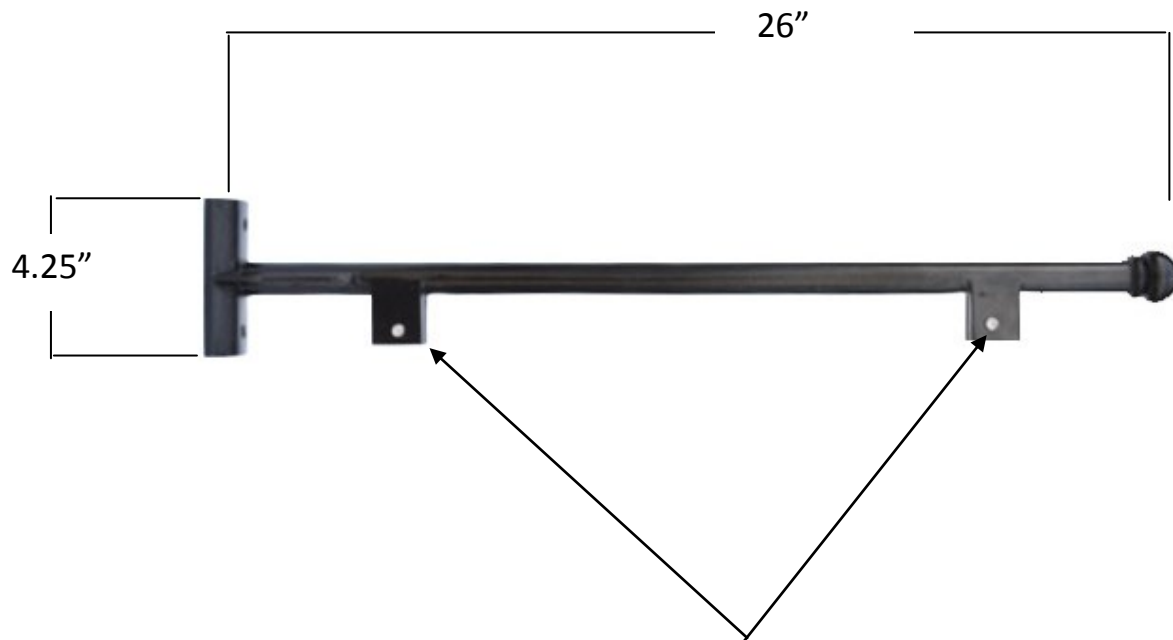

Specifications

ARM A
Cast Aluminum Decorative Sign
Bracket Arm
Black Powder Coat Finish

Sign Secures to Arm with
set screws or bolts