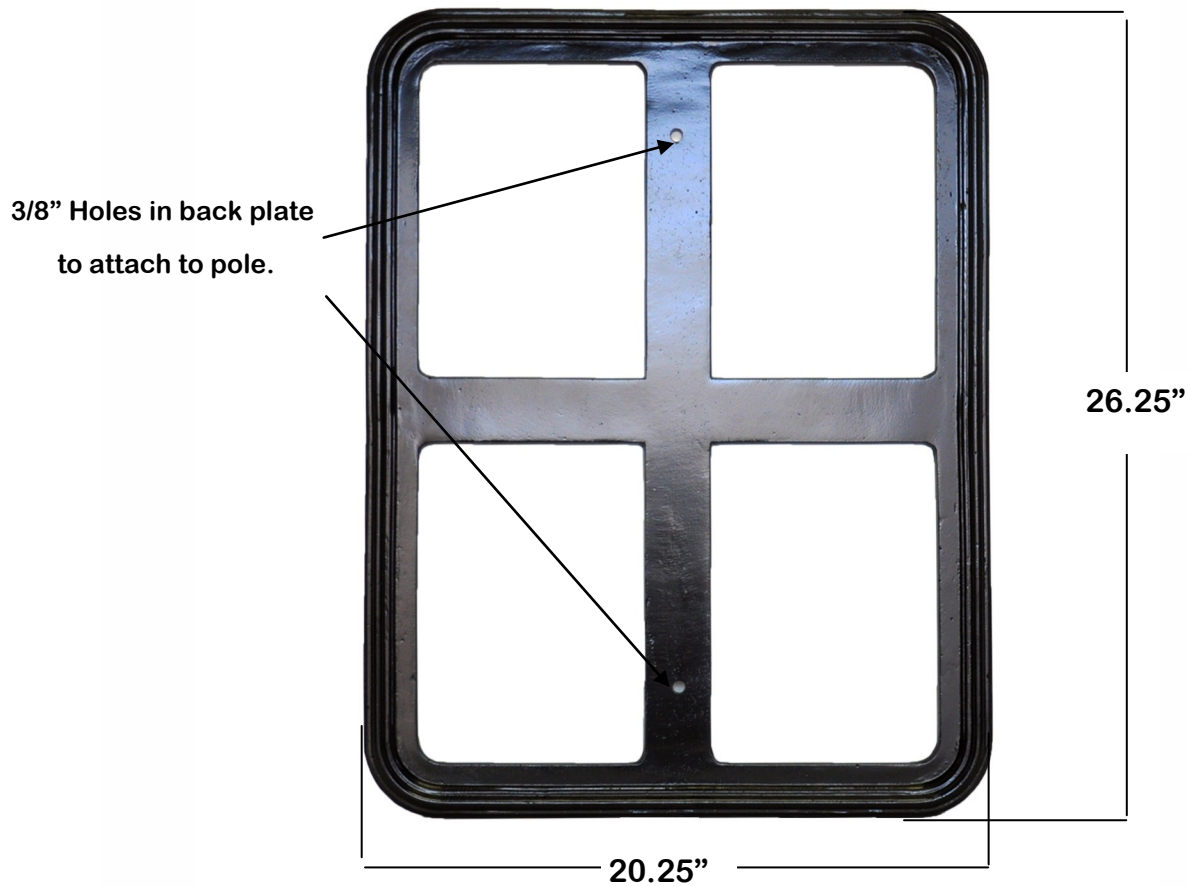

Specifications

FR1824

**CAST ALUMINUM FRAME
FOR 18" X 24" TRAFFIC SIGN**