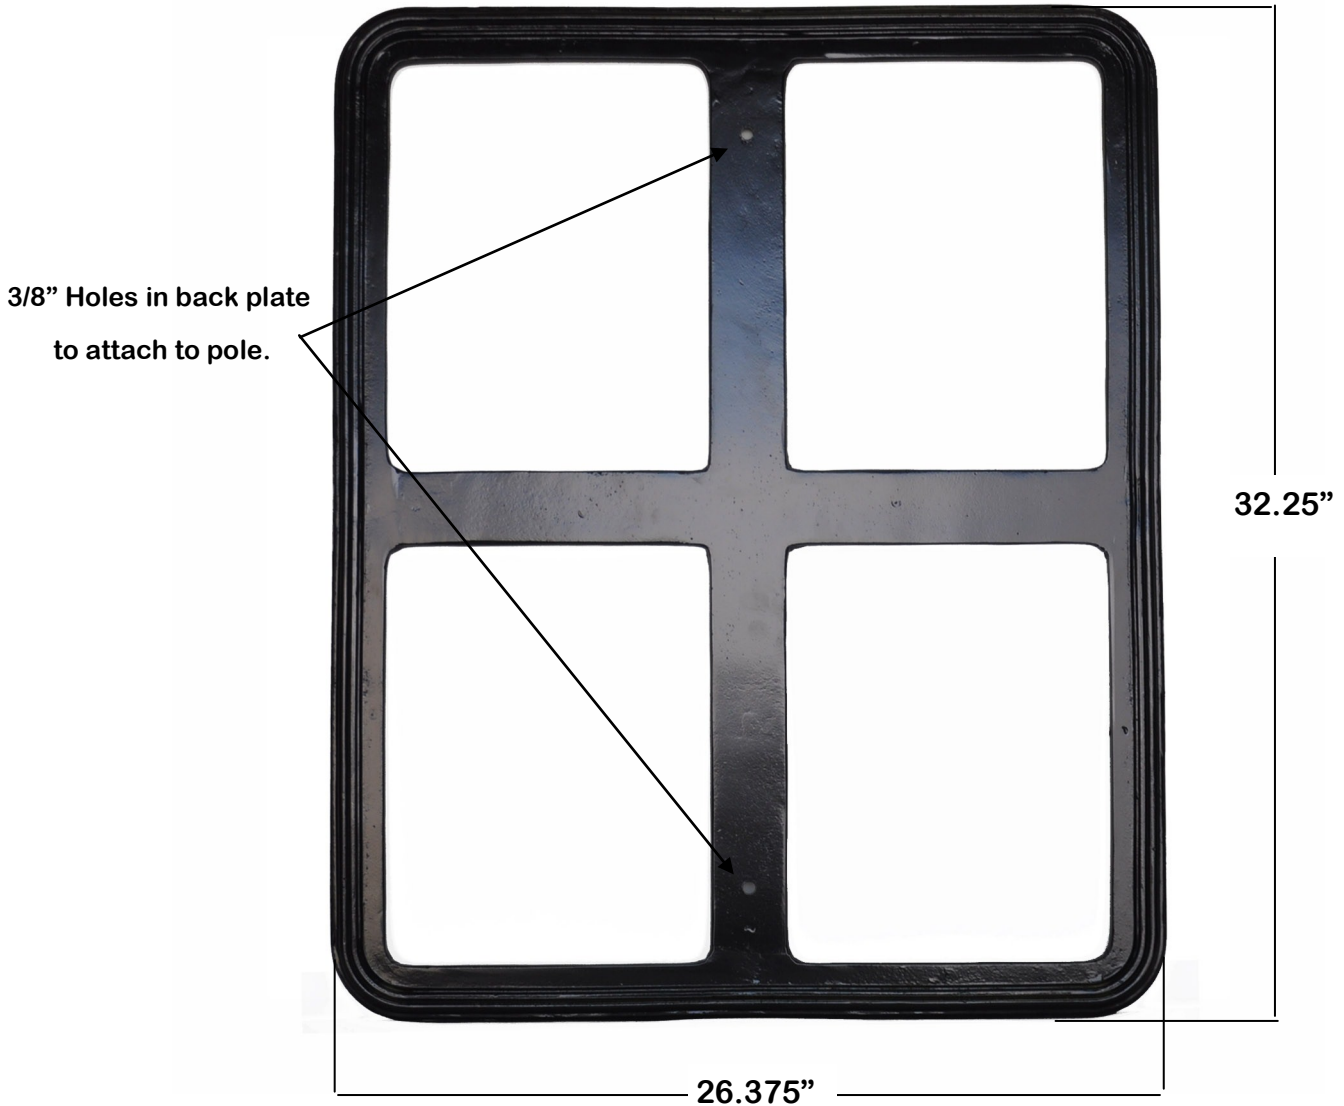

Specifications

FR2430

**CAST ALUMINUM FRAME
FOR 24" X 30" TRAFFIC SIGN**