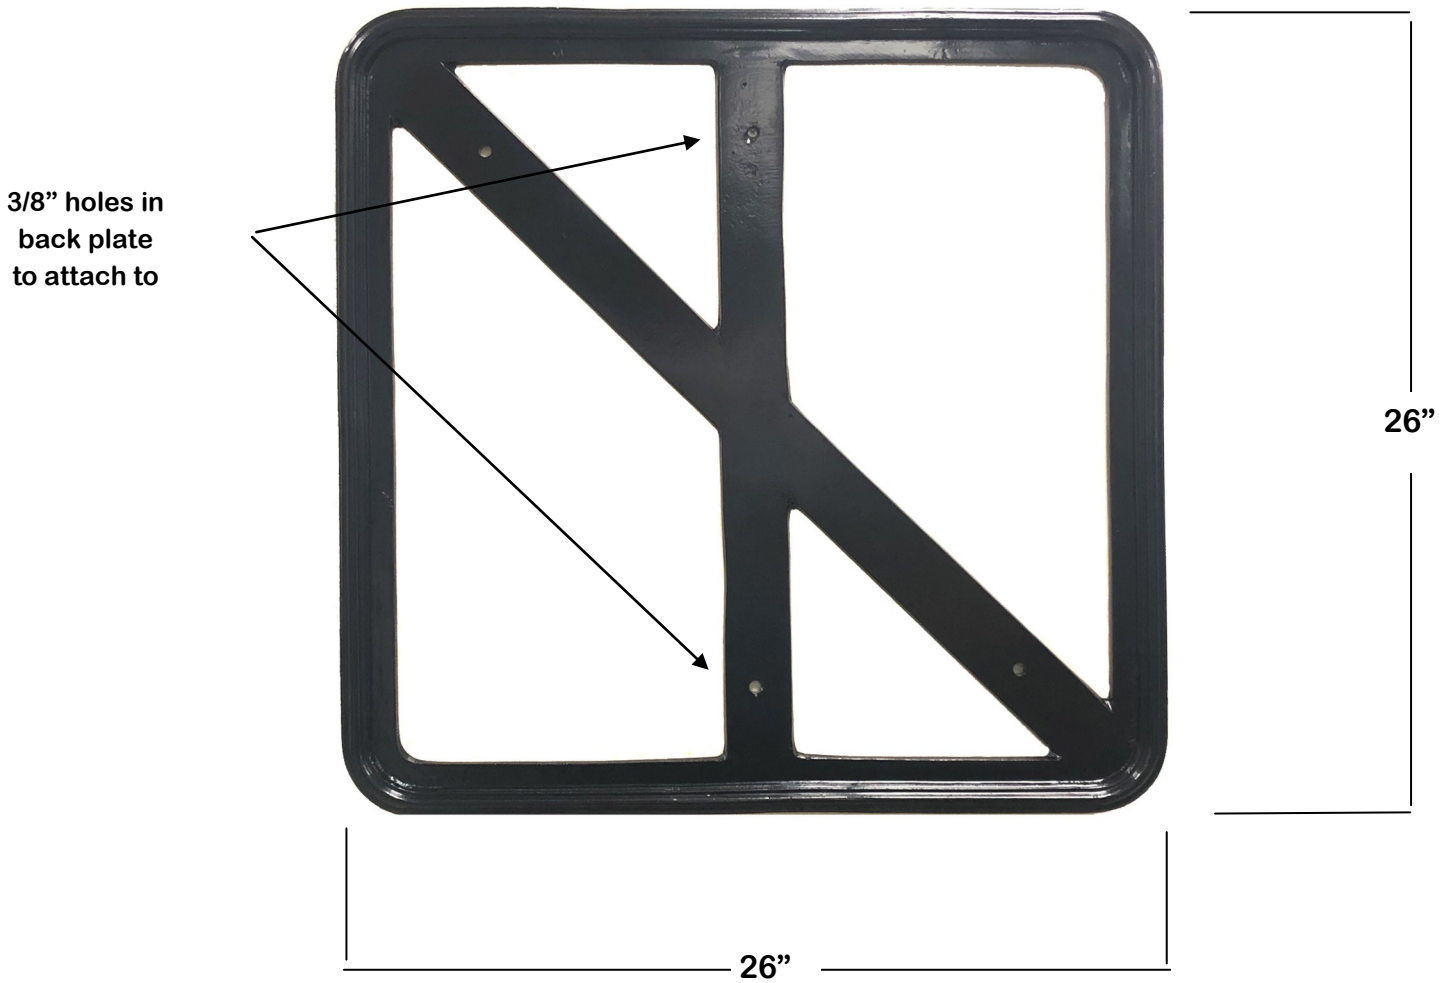

Specifications

FR2424

**CAST ALUMINUM FRAME
FOR 24" X 24" TRAFFIC SIGN
FITS SQUARE AND DIAMOND SIGN**