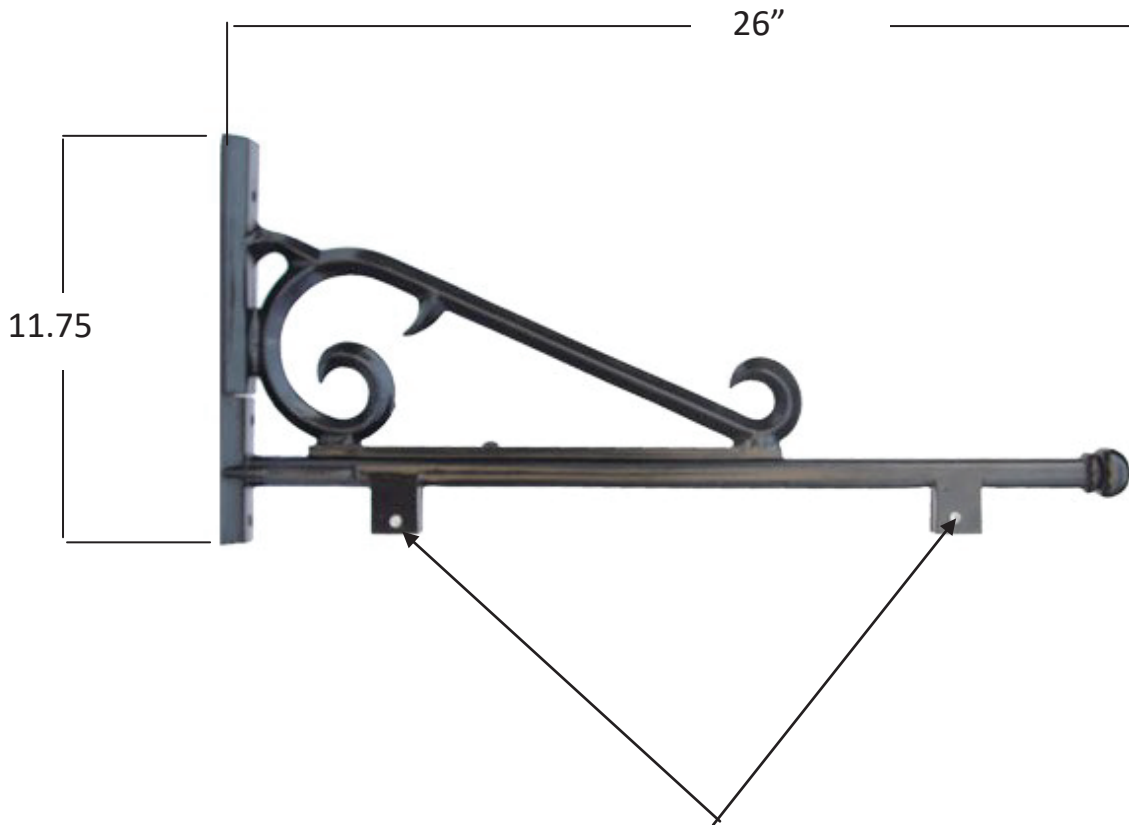

972-641-4911

Specifications

ARM-A and SCROLL-A
Cast aluminum decorative
arm bracket for street sign
with scroll

Sign Secures to Arm
with set screws