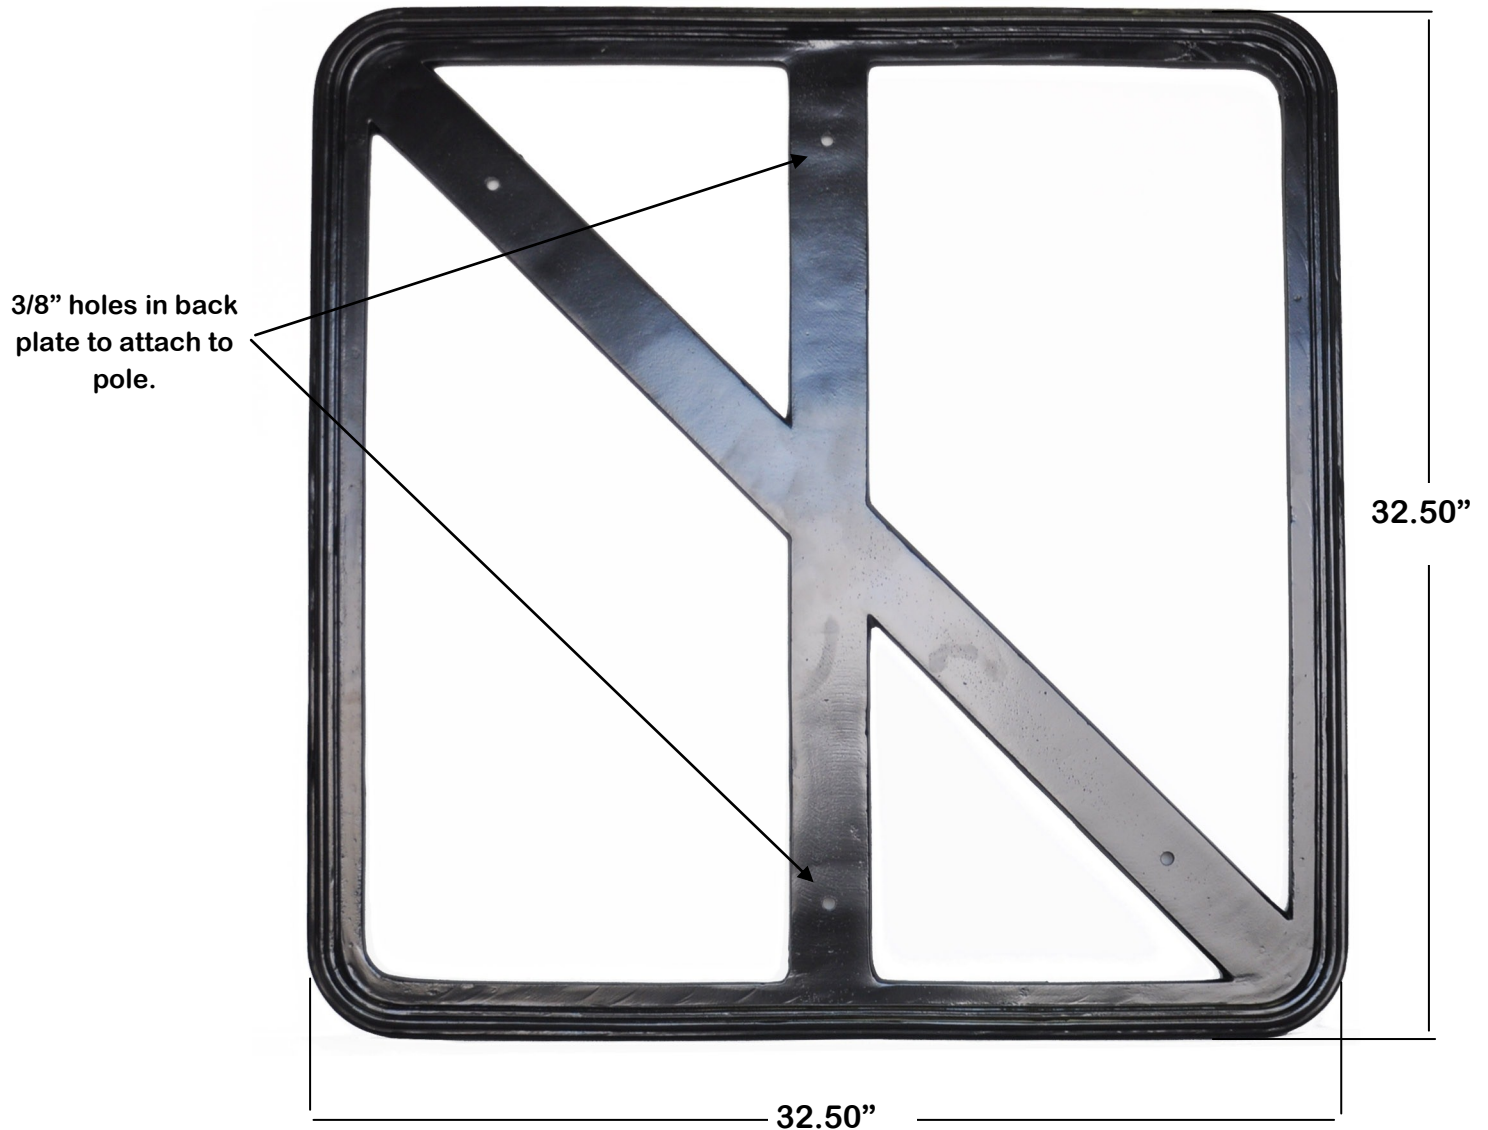

Specifications

FR3030

**CAST ALUMINUM FRAME
FOR 30" X 30" TRAFFIC SIGN
FITS SQUARE AND DIAMOND SIGN**