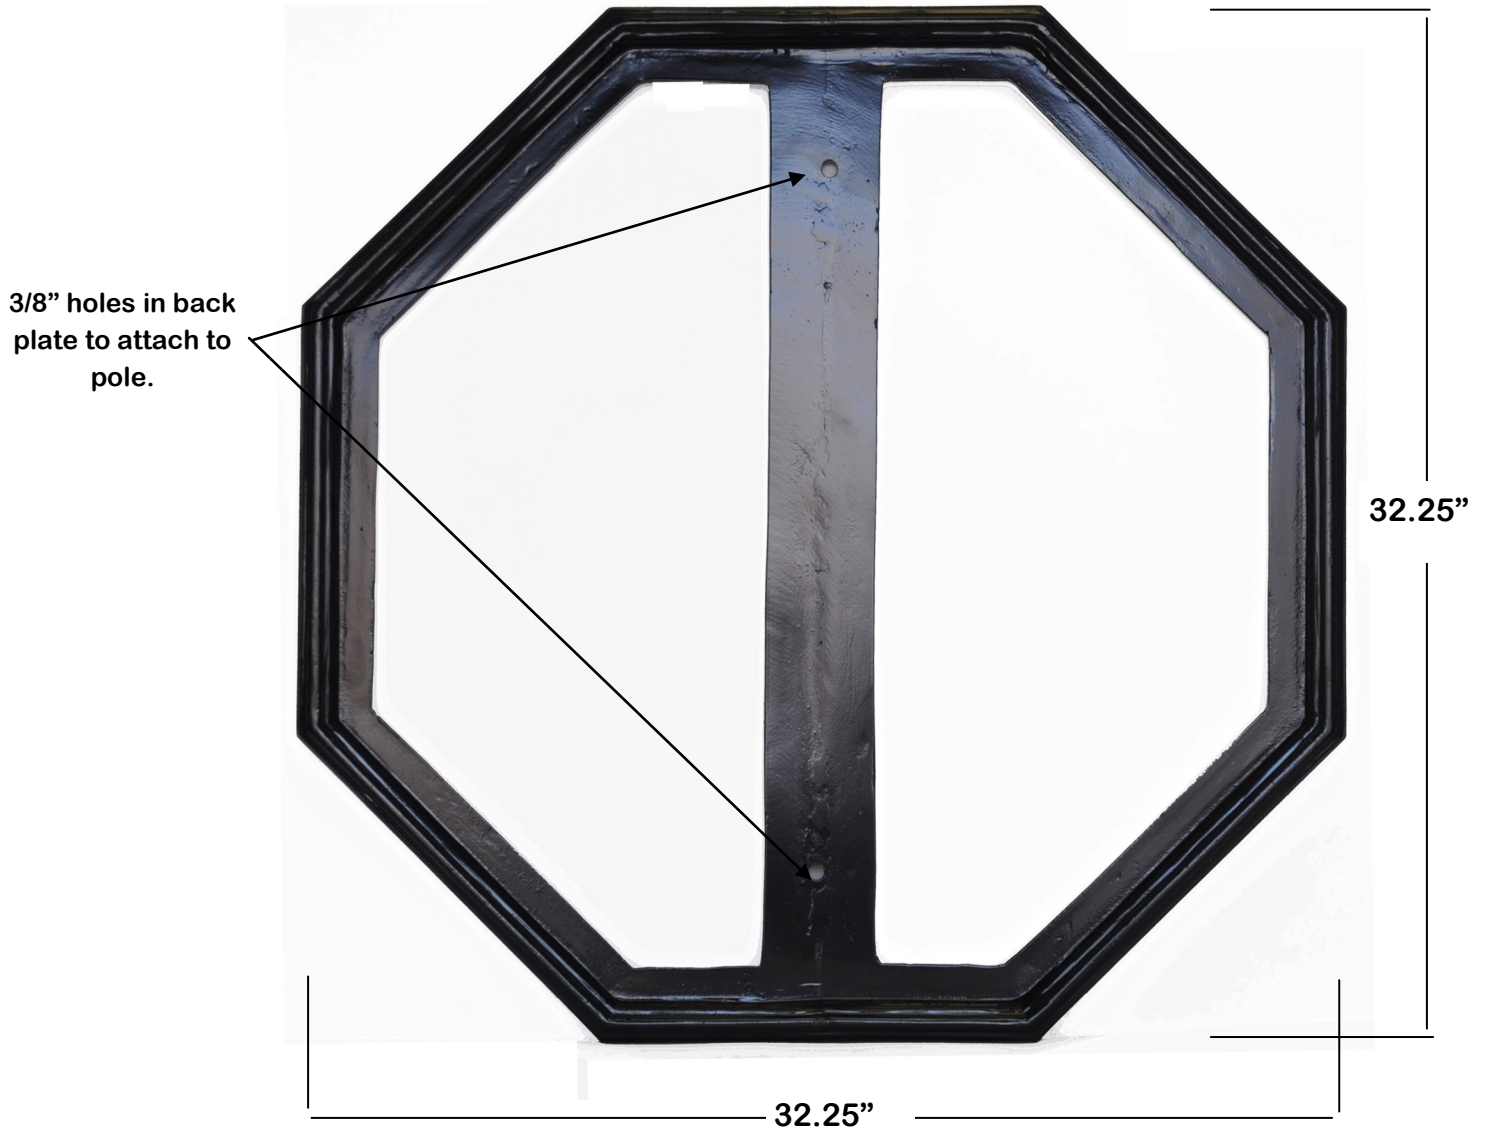

Specifications

FR30OCT
CAST ALUMINUM FRAME
FOR 30" STOP SIGN