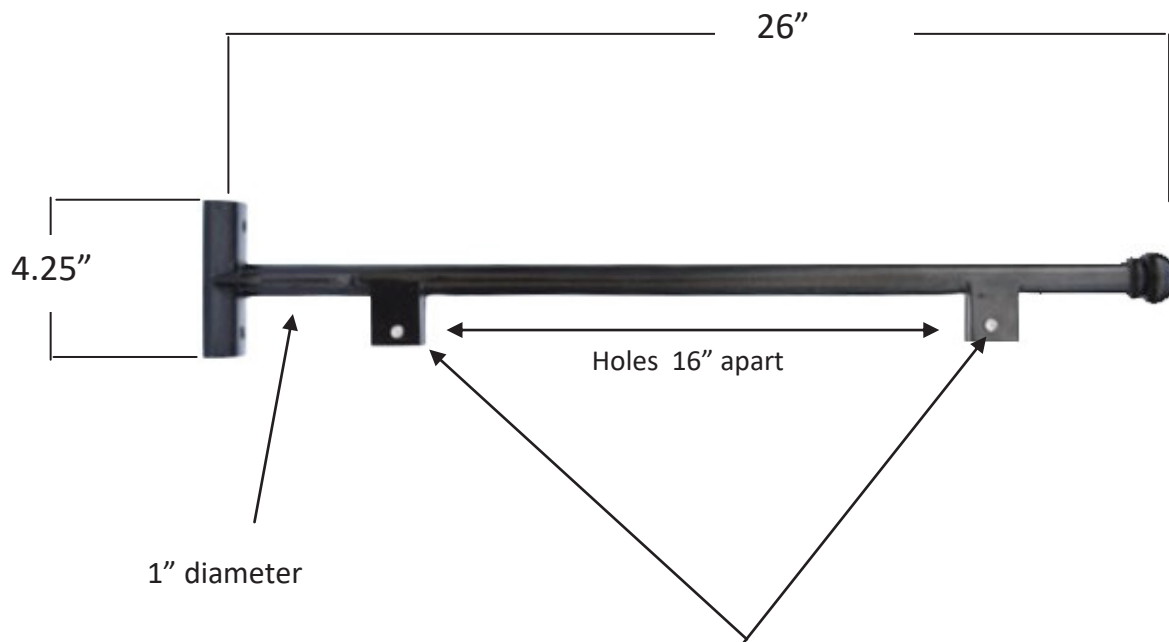

972-641-4911

Specifications

ARM-A
Cast aluminum decorative
arm bracket for street sign

Sign Secures to Arm with
set screws or bolts